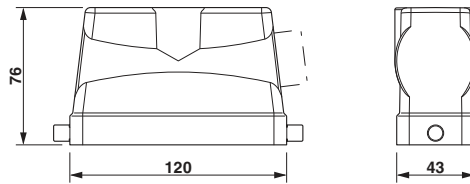

Accessories

Full screw connection

Cable gland - HC-K-KV-M25(11-17) - 1690639

Plastic screw connection up to 5 bar, thread length: 8 mm, cable diameter: 11 - 17 mm, WAF 29, screw connection: M25

Cable gland - HC-M-KV-M25(11-16) - 1690574

Metal screw connection up to 5 bar, thread length: 7 mm, cable diameter: 11 - 16 mm, WAF 27, screw connection: M25

Cable gland - HC-M-KV-M25(14-21) - 1646007

Metal screw connection up to 5 bar, thread length: 7 mm, cable diameter: 14 - 21 mm, WAF 34, screw connection: M25

Cable gland - HC-M-KV-M25(1ASI) - 1584020

Metal screw connection for an AS-Interface flat-ribbon conductor, thread type M25

Multiple screw connection

Housing - HC-B 24-TFL-H-O1STM25S - 1460211

Accessories

Cable gland - HC-M-KV-M25(1X10/1X11) - 1580228

Special cable screw connection M25, brass nickel-plated, grommet with 10 mm and 11 mm holes

Drawings

Dimensioned drawing

Dimensional drawing