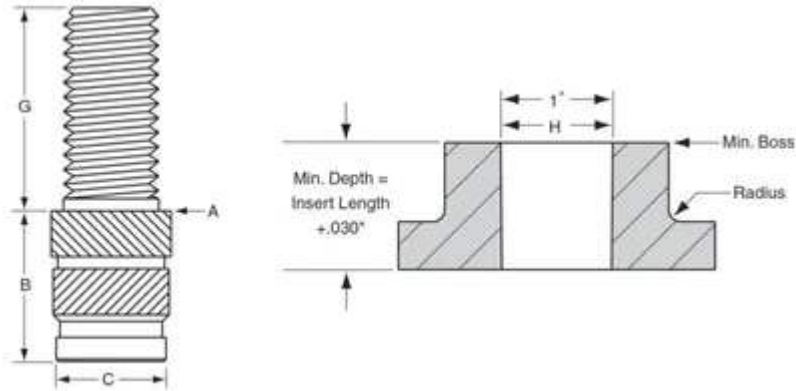

# S3824X750C

A	0.498 in
B	0.5 in
Boss Size	0.936 in
Brand	RAF
C	0.465 in
Finish	None
G	0.25 in
H	0.468 in
Material	Brass
Max G	1.5 in
Series	SC
Thread Size	3/8-24