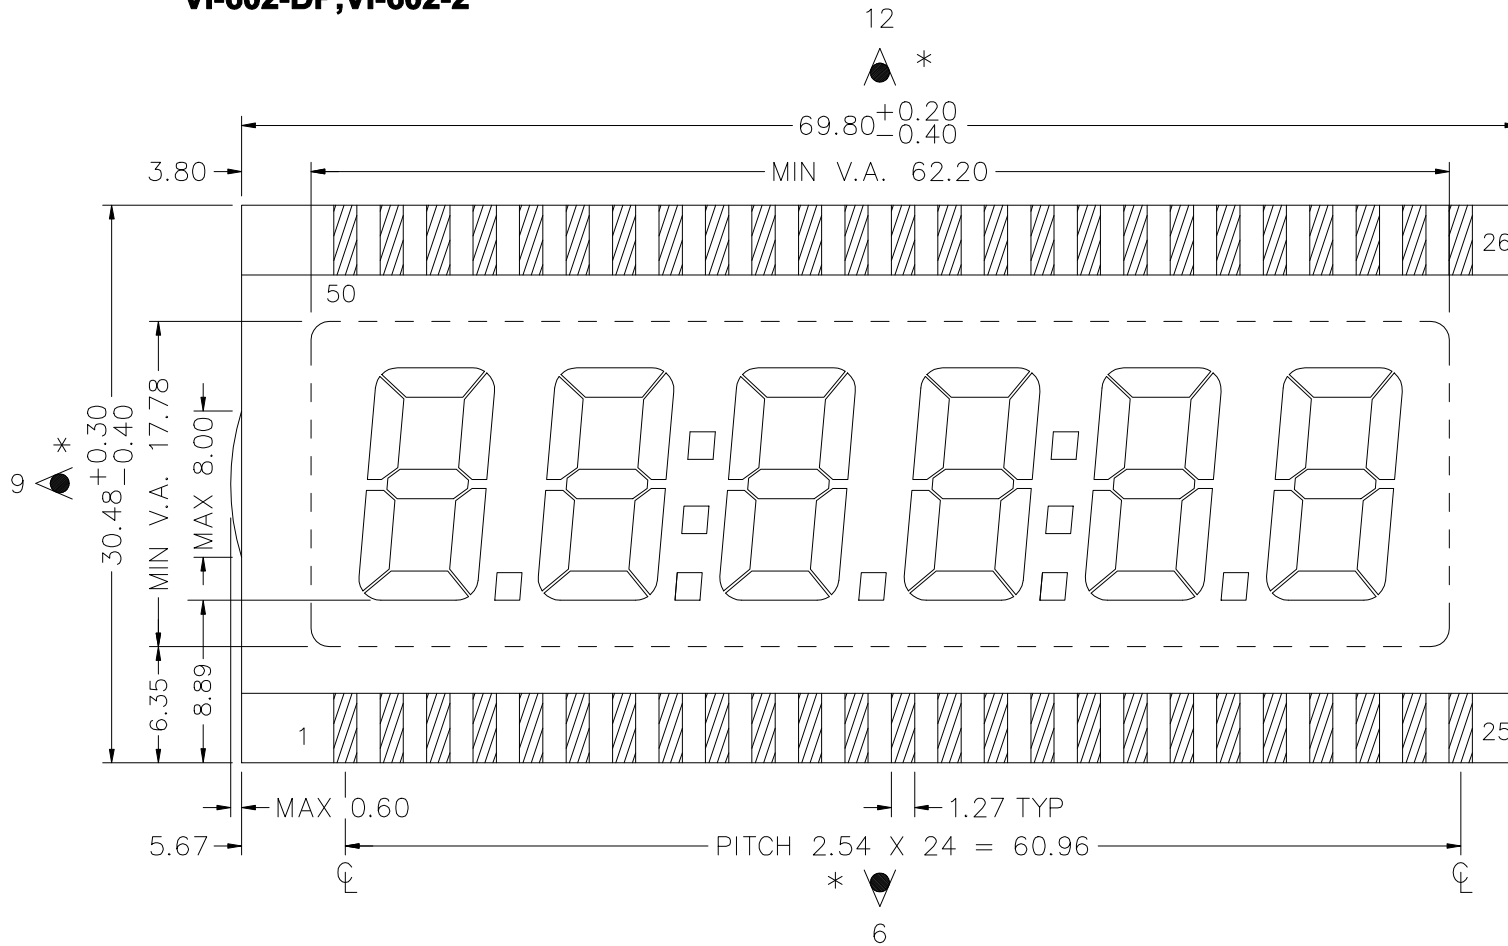

**VI-602-DP, VI-602-2**

DRIVER : OKI MSM58292, HD61603

-DP

-2