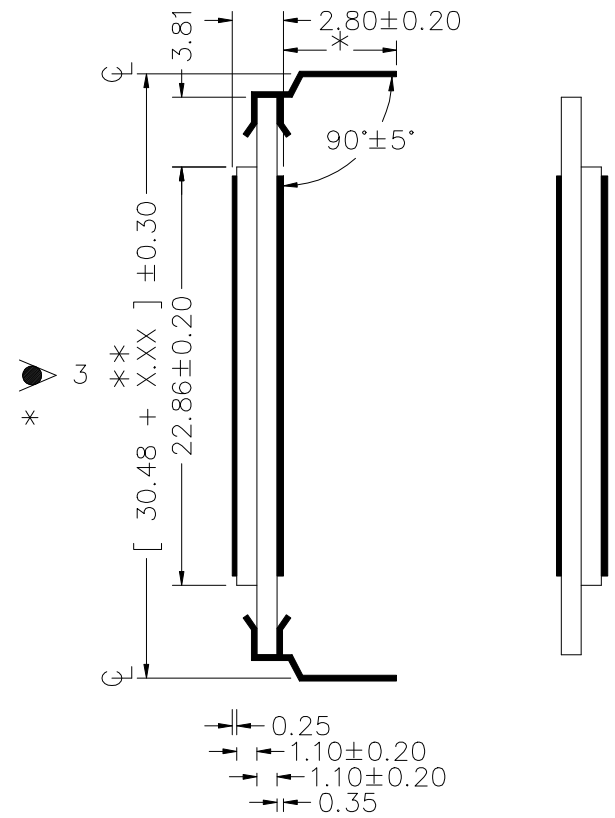

**VI-602-DP, VI-602-2**

DRIVER : OKI MSM58292, HD61603

-DP

-2