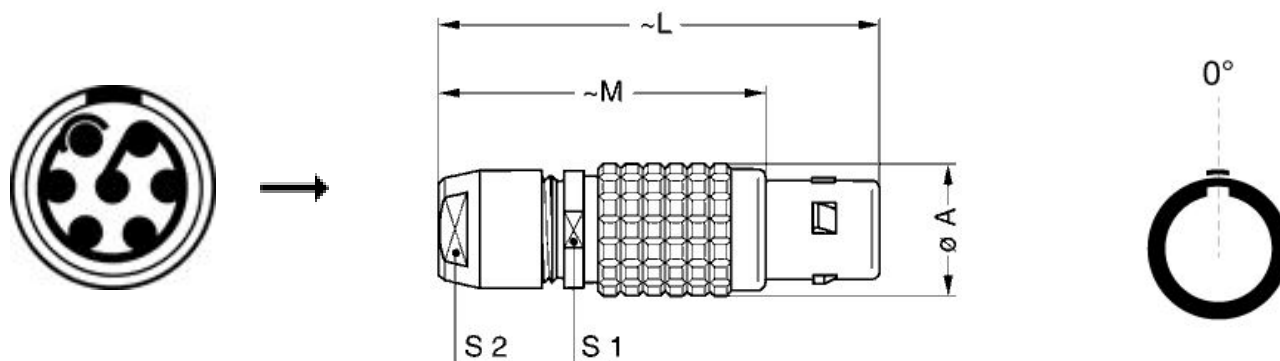

Others

Endurance (Shell): 5000
Temp (min / max): -55° C / +250° C
Humidity (max): <=95% [at 60 deg C / 140 F]
Vibration: 15 g [10 Hz - 2000 Hz]
Shock Resistance: 100 g [6 ms]
Climatical Category: 50/175/21
Shielding (min): 75 dB (10 MHz)
Shielding (min): 40 dB (1 GHz)
Salt Spray Corrosion: >1000 hr

DRAWINGS

Dimensions

	A	L	M	S1	S2
mm.	12	43	32	10	9
in.	0,47	1,69	1,26	0,39	0,35

RECOMMENDED BY LEMO

Tools

Spanner wrench: [DCD.1B.ZZZ.PA090](#)

Caps: [BFG.1B.100.PCSG](#)

LEMO products and services are provided "as is". LEMO makes no warranties or representations with regard to LEMO product & services or use of them, express, implied or statutory, including for accuracy, completeness, or security. The user is fully responsible for his products and applications using LEMO components.