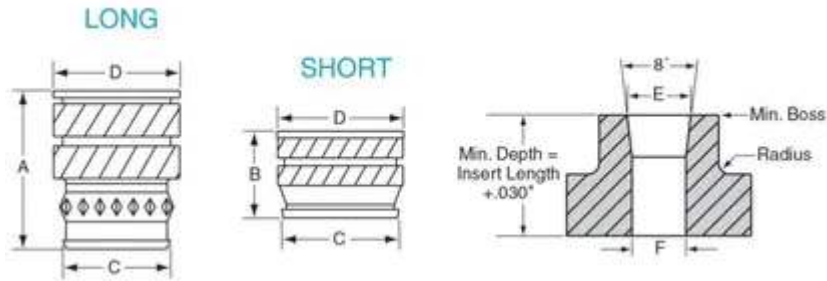

3824X625H-SS

A	0.625 in
Boss Size	1.08 in
Brand	RAF
C	0.493 in
D	0.563 in
F	0.488 in
Finish	None
Length E	0.54 in
Material	Stainless Steel
Series	H
Thread Size	3/8-24

PRODUCT OPTIONS

Finish
None
Black Oxide (26)
Chrome - Bright (10)
Chrome - Satin (11)
Chrome over Nickel (4)
Passivate - AMS 2700 TYPE 2 (48)
Passivate - ASTM A 380- 96 (47)