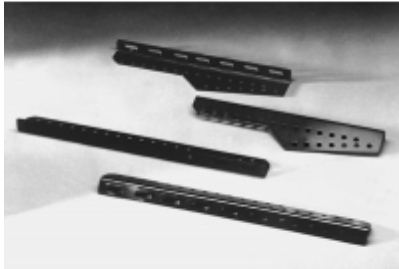

Quality Products. Service Excellence.

Rail Support Kit *S2CRSK Series*

- Separate kits for Standard Turret/Data Terminal, Deep Turret and Bases.
- For use with Swing Frame, CRT Mounting Kit and Combination Rails.
- **Mount into "C" channels (not included).**
- Finished in textured black.

Part No.	Fits Console Unit
2CTRSK36	Turret/Terminal
2CTRSK43	Deep Turret
2CBRSK	Base

Tags: Series 2000, c channel, mounting, rail, panel, base, turret, terminal, base, rail support

Data subject to change without notice