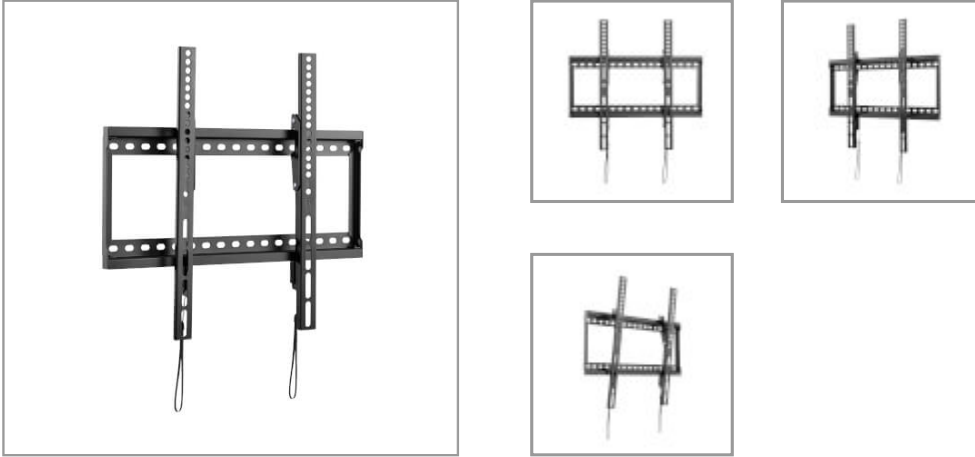

## Heavy-Duty Tilt Wall Mount for 26" to 70" Curved or Flat-Screen Displays

MODEL NUMBER: DWT2670XE

Mounts a television or monitor on the wall in your classroom, conference room, restaurant, lobby or home theater.

#### Mounts Your TV or Monitor on the Wall for a Perfect Viewing Angle

Recommended for home theaters, classrooms, conference rooms, hotels, bars, restaurants or anywhere else you may want to show off a television or monitor, this low-profile TV wall mount is hidden out of sight behind the display for a sleek, professional appearance. It fits most curved- and flat-screen displays from 26 to 70 inches and up to 165 pounds (75 kilograms).

#### Durable All-Metal Construction Provides Convenient Cable Access

The DWT2670XE is constructed from heavy-duty steel with a powder-coated black finish that resists scratches. Its open frame design with smooth edges enables easy access to cabling. Horizontal mounting rails adjust to compensate for off-center wall studs. Removing and replacing the display is fast and simple using the automatic spring locks with quick-release cords.

#### VESA-Compliant Mounting Ensures Display Compatibility

VESA (Video Electronics Standards Association) promotes uniformity in the video electronics industry by developing standards for TVs and monitors. For hassle-free display compatibility, this mount supports the following VESA mounting hole patterns: 50 x 50, 75 x 75, 100 x 100, 100 x 150, 100 x 200, 150 x 100, 150 x 150, 200 x 100, 200 x 200, 200 x 400, 300 x 200, 300 x 300, 350 x 350, 400 x 200, 400 x 300 and 400 x 400. Mounting hardware is included.