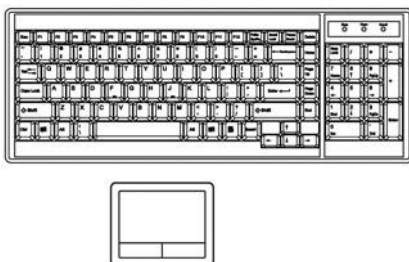

Standard Keyboard

Ge G keyboard integrated with touchpad

Optional layouts

EMEA	United Kingdom	Germany	France	Spain	Norway
	Italy	Russia	Switzerland	Netherlands	Portugal
Asia	China	Japan	Korea	Arabia	Turkey

Ordering Part Number

Model	Plug Type
96KVM-H17V1U-EU	European Plug
96KVM-H17V1U-IN	Indian Plug
96KVM-H17V1U-US	US Plug
96KVM-H17V1U-UK	UK Plug