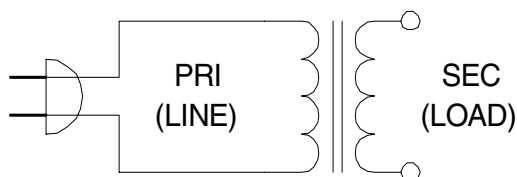

CANADA
Guelph, Ontario (519) 822-2960
St. Laurent, Quebec (514) 343-9010
USA
Cheektowaga, NY (716) 630-7030

www.hammondmfg.com

EUROPE
Basingstoke, UK 01256 812812

AUSTRALIA
Queenstown, Australia 61-8-8240-2244