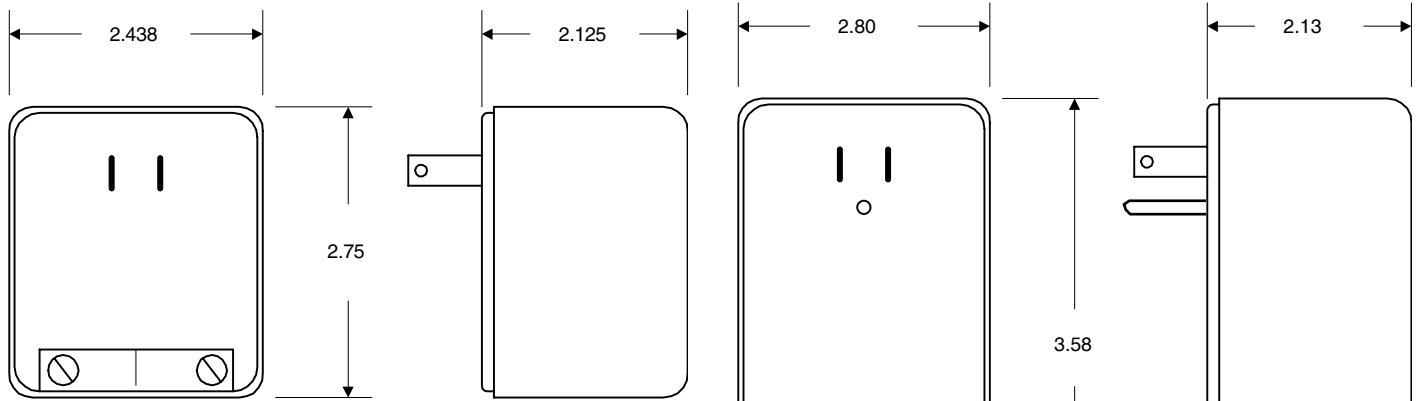

CLASS 2 - PLUG IN ENERGY LIMITING TRANSFORMERS

- Used in AC powered chimes, door bells, security systems, decorative lighting, furnaces, humidifiers, appliances, vending machines and intercom system type applications.
- Enclosed in an attractive plug in black plastic case.
- For indoor use only
- Input 120VAC - 20VA units are inherently limited - no fuses or circuit breakers.
- 40VA units use an internal slow blow fuse.
- Secondary - 2 recessed slot head screw terminals (on plug side).
- All models are 60 Hz.
- CSA certified (#LR 113601) and UL listed (#E 184936)

Part No.	A.C. Input (Primary) V (RMS)	A.C. Output Secondary (RMS)		Power Rating VA
		V	A	
BPD2E	120	12	1.67	20
BPD2EE	120	14	1.43	20
BPD2F	120	16	1.25	20
BPD2FF	120	18	1.11	20
BPD2G	120	24	0.83	20
BPE2E	120	12	3.33	40
BPE2EE	120	14	2.86	40
BPE2F	120	16	2.50	40
BPE2FF	120	18	2.22	40
BPE2G	120	24	1.67	40

Class 2

20 VA

40 VA