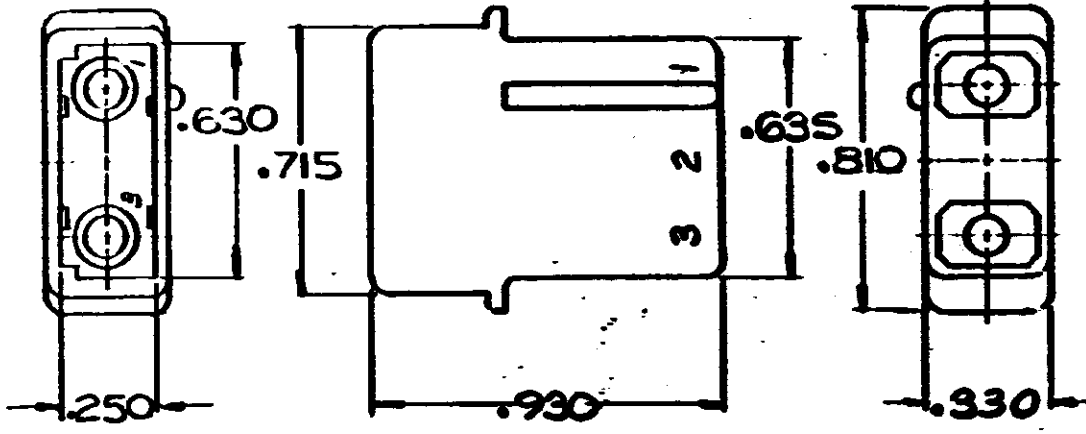

NUMBER 480726

S

- 1. MATES WITH PLUG 480725
- 2. TO BE USED WITH MATE-N-LOK DUAL LANCE PINS.

HOUSING	MATERIAL	COLOR
480726-0	NYLON	NATURAL
480726-1		BROWN
480726-2		RED
480726-3		ORANGE
480726-4		YELLOW
480726-6		BLUE
480726-7		VIOLET
480726-8		GRAY
480726-9	NYLON	BLACK

DIMENSIONS IN INCHES DO NOT SCALE PRINT.

Unpublished copy not to be used without permission

				©1973 BY AMP INCORPORATED. ALL RIGHTS RESERVED. AMP PRODUCTS COVERED BY PATENTS AND/OR PATENTS PENDING.		CUSTOMER COPY REFERENCE ONLY	
				MATERIAL AND FINISH		 AMP INCORPORATED HARRISBURG, PENNA.	
C	OBS.-5 PER CM-895			SEE TABLE		CLASS: J84 PIN HOUSING	
B	REV PER CM	621		WIRE — RANGE — INSULATION		TYPE: PANEL MOUNT	
A ₁	RESTORED			TOLERANCE EXCEPT AS NOTED		REV C	
A	RELEASED			SCALE: NTS		CM: A NO 480726	
LTR	REVISION RECORD	ECN	DATE	NAME: 3 CIRCUIT MATE-N-LOK CAP DUAL LANCE HOUSING			
DR	3-15-73	DE	3-21-73				
CHK	G. ECKMAN	APP	3-21-73				