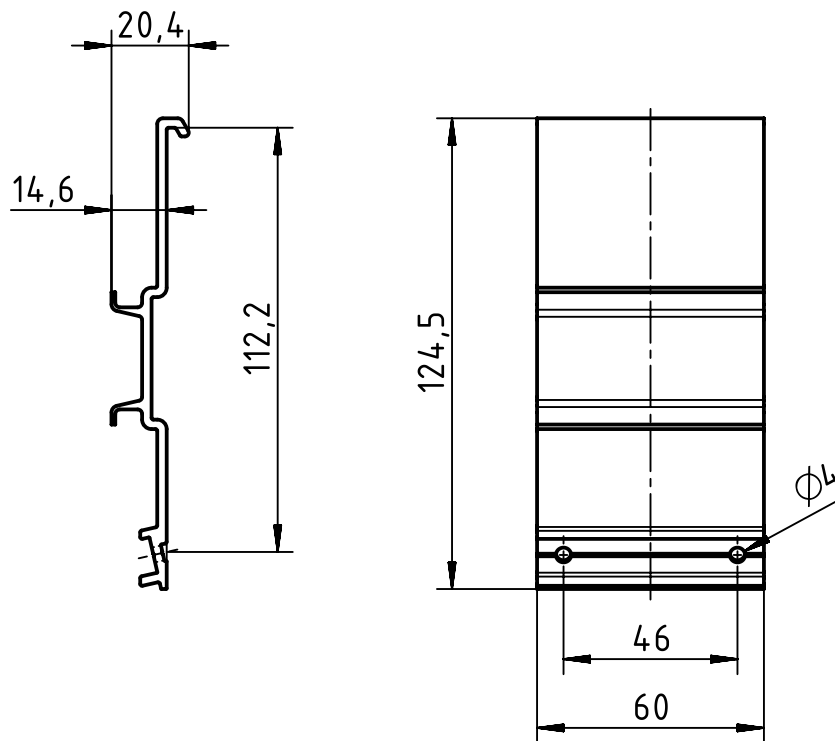

1 2 3 4 5 6

A

views excluding screws

B

C

D

	All Dimensions in mm Original Size DIN A4		Scale 1:2	Free size tol.		Ref.	
	All rights reserved Department EL PD - DE		Created by STICKFORTH	Inspected by WULF	Standardisation TIEMANNA	Date 2015-03-12	State Final Release
HARTING Electric GmbH & Co. KG D-32339 Espelkamp			Title Ha-VIS MK3000 S760			Doc-Key / ECM-Nr. 100610316/UGD/002/B 500000086312	
			Type TB	Number 24 98 100 0012		Rev. B	Page 1/1