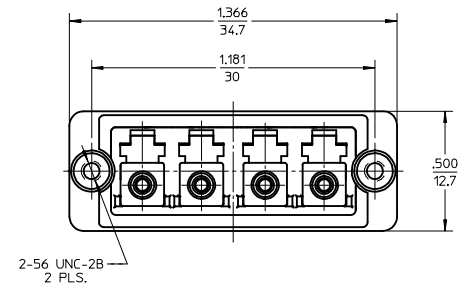

ADAPTER P/N	RECEPTACLE COLOR	LC DOOR COLOR
106123-0600	BLUE	BLUE
106123-0650	GREEN	GREEN

ISO VIEW 2  
SCALE 2:1

2-56 UNC-2B  
2 PLS.

DUST CAP  
2 PIECES

ISO VIEW 1  
SCALE 2:1

RECOMMENDED  
MOUNTING PATTERN

- NOTES:
- ALL DIMENSIONS ARE FOR REFERENCE.
  - TWO DUST CAPS SHOWN IN ISOMETRIC VIEWS ONLY.
  - LC EMI QUAD ADAPTER HAS SC DUPLEX ADAPTER FOOTPRINT.

ENTER DESCRIPTION EC NO: MF2013-0264 DRW:KPEVZNER 2012/11/09 CHKD: APPR: IGUMIN 2012/11/09	QUALITY SYMBOLS ▽=0 ▽=0 ▽=0	GENERAL TOLERANCES (UNLESS SPECIFIED)		DIMENSION STYLE IN/MM		SCALE 2.5:1	DESIGN UNITS INCH	THIRD ANGLE PROJECTION
		4 PLACES ± --- ± ---	3 PLACES ± --- ± ---	2 PLACES ± --- ± ---	1 PLACE ± --- ± ---	0 PLACE ± --- ± ---	DRAWN BY YB	DATE 3.03.06
C2	DESCRIPTION REV	ANGULAR ± --- °		MATERIAL NO.		DOCUMENT NO.		SHEET NO.
		DRAFT WHERE APPLICABLE MUST REMAIN WITHIN DIMENSIONS		SEE TABLE		SD-106123-0600		1 OF 1
THIS DRAWING CONTAINS INFORMATION THAT IS PROPRIETARY TO MOLEX INCORPORATED AND SHOULD NOT BE USED WITHOUT WRITTEN PERMISSION								