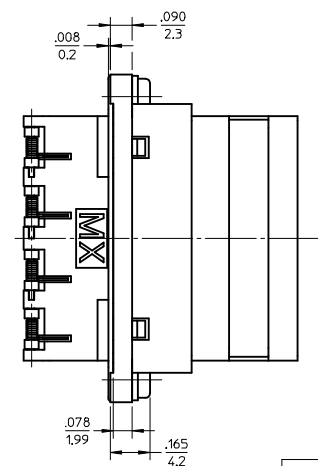

ADAPTER P/N	RECEPTACLE COLOR	LC DOOR COLOR
106123-0600	BLUE	BLUE
106123-0650	GREEN	GREEN

ISO VIEW 2  
SCALE 2:1

2-56 UNC-2B  
2 PLS.

DUST CAP  
2 PIECES

ISO VIEW 1  
SCALE 2:1

RECOMMENDED  
MOUNTING PATTERN

- NOTES:
- ALL DIMENSIONS ARE FOR REFERENCE.
  - TWO DUST CAPS SHOWN IN ISOMETRIC VIEWS ONLY.
  - LC EMI QUAD ADAPTER HAS SC DUPLEX ADAPTER FOOTPRINT.

ENTER DESCRIPTION EC NO: MF2013-0264 DRW:KPEVZNER 2012/11/09 CHKD: APPR: IGUMIN 2012/11/09	QUALITY SYMBOLS ▽=0 ▽=0 ▽=0	GENERAL TOLERANCES (UNLESS SPECIFIED)		DIMENSION STYLE IN/MM		SCALE 2.5:1	DESIGN UNITS INCH	THIRD ANGLE PROJECTION
		4 PLACES ± --- ± ---	3 PLACES ± --- ± ---	2 PLACES ± --- ± ---	1 PLACE ± --- ± ---	0 PLACE ± --- ± ---	DRAWN BY YB	DATE 3.03.06
C2	DESCRIPTION REV	ANGULAR ± --- °		MATERIAL NO.		DOCUMENT NO.		SHEET NO.
		DRAFT WHERE APPLICABLE MUST REMAIN WITHIN DIMENSIONS		SEE TABLE		SD-106123-0600		1 OF 1
THIS DRAWING CONTAINS INFORMATION THAT IS PROPRIETARY TO MOLEX INCORPORATED AND SHOULD NOT BE USED WITHOUT WRITTEN PERMISSION								