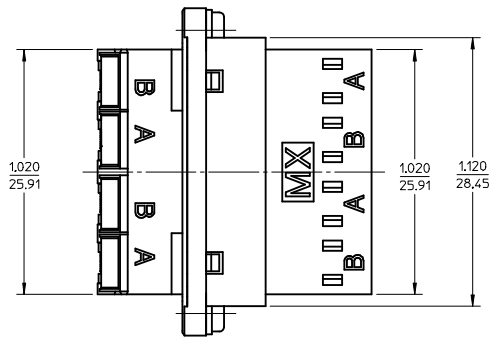

ADAPTER P/N	RECEPTACLE COLOR	LC DOOR COLOR
106123-0600	BLUE	BLUE
106123-0650	GREEN	GREEN

ISO VIEW 2  
SCALE 2:1

2-56 UNC-2B  
2 PLS.

DUST CAP  
2 PIECES

ISO VIEW 1  
SCALE 2:1

RECOMMENDED  
MOUNTING PATTERN

- NOTES:
- ALL DIMENSIONS ARE FOR REFERENCE.
  - TWO DUST CAPS SHOWN IN ISOMETRIC VIEWS ONLY.
  - LC EMI QUAD ADAPTER HAS SC DUPLEX ADAPTER FOOTPRINT.

ENTER DESCRIPTION EC NO: MF2013-0264 DRW:KPEVZNER 2012/11/09 CHKD: APPR: IGUMIN 2012/11/09	QUALITY SYMBOLS ▽=0 ▽=0 ▽=0	GENERAL TOLERANCES (UNLESS SPECIFIED)		DIMENSION STYLE IN/MM		SCALE 2.5:1	DESIGN UNITS INCH	THIRD ANGLE PROJECTION
		4 PLACES ± --- ± ---	3 PLACES ± --- ± ---	2 PLACES ± --- ± ---	1 PLACE ± --- ± ---	0 PLACE ± --- ± ---	DRAWN BY YB	DATE 3.03.06
C2	DESCRIPTION REV	ANGULAR ± --- °		MATERIAL NO.		DOCUMENT NO.		SHEET NO.
		DRAFT WHERE APPLICABLE MUST REMAIN WITHIN DIMENSIONS		SEE TABLE		SD-106123-0600		1 OF 1
THIS DRAWING CONTAINS INFORMATION THAT IS PROPRIETARY TO MOLEX INCORPORATED AND SHOULD NOT BE USED WITHOUT WRITTEN PERMISSION								