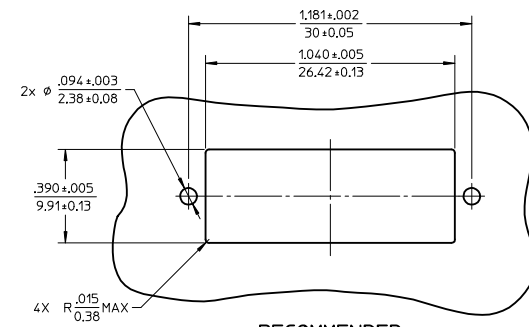

ADAPTER P/N	RECEPTACLE COLOR	LC DOOR COLOR
106123-0600	BLUE	BLUE
106123-0650	GREEN	GREEN

ISO VIEW 2  
SCALE 2:1

2-56 UNC-2B  
2 PLS.

DUST CAP  
2 PIECES

ISO VIEW 1  
SCALE 2:1

RECOMMENDED  
MOUNTING PATTERN

- NOTES:
- ALL DIMENSIONS ARE FOR REFERENCE.
  - TWO DUST CAPS SHOWN IN ISOMETRIC VIEWS ONLY.
  - LC EMI QUAD ADAPTER HAS SC DUPLEX ADAPTER FOOTPRINT.

ENTER DESCRIPTION EC NO: MF2013-0264 DRW:KPEVZNER 2012/11/09 CHKD: APPR: IGUMIN 2012/11/09	QUALITY SYMBOLS ▽=0 ▽=0 ▽=0	GENERAL TOLERANCES (UNLESS SPECIFIED)		DIMENSION STYLE IN/MM		SCALE 2.5:1	DESIGN UNITS INCH	THIRD ANGLE PROJECTION
		4 PLACES ± --- ± ---	3 PLACES ± --- ± ---	2 PLACES ± --- ± ---	1 PLACE ± --- ± ---	0 PLACE ± --- ± ---	DRAWN BY YB	DATE 3.03.06
C2	DESCRIPTION REV	ANGULAR ± --- °		MATERIAL NO.		DOCUMENT NO.		SHEET NO.
		DRAFT WHERE APPLICABLE MUST REMAIN WITHIN DIMENSIONS		SEE TABLE		SD-106123-0600		1 OF 1
THIS DRAWING CONTAINS INFORMATION THAT IS PROPRIETARY TO MOLEX INCORPORATED AND SHOULD NOT BE USED WITHOUT WRITTEN PERMISSION								