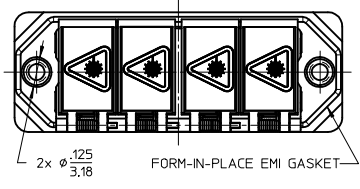

ADAPTER P/N	RECEPTACLE COLOR	LC DOOR COLOR
106123-0600	BLUE	BLUE
106123-0650	GREEN	GREEN

ISO VIEW 2  
SCALE 2:1

2-56 UNC-2B  
2 PLS.

DUST CAP  
2 PIECES

ISO VIEW 1  
SCALE 2:1

RECOMMENDED  
MOUNTING PATTERN

- NOTES:
- ALL DIMENSIONS ARE FOR REFERENCE.
  - TWO DUST CAPS SHOWN IN ISOMETRIC VIEWS ONLY.
  - LC EMI QUAD ADAPTER HAS SC DUPLEX ADAPTER FOOTPRINT.

ENTER DESCRIPTION EC NO: MF2013-0264 DRW:KPEVZNER 2012/11/09 CHKD: APPR: IGUMIN 2012/11/09	QUALITY SYMBOLS ▽=0 ▽=0 ▽=0	GENERAL TOLERANCES (UNLESS SPECIFIED)		DIMENSION STYLE IN/MM		SCALE 2.5:1	DESIGN UNITS INCH	THIRD ANGLE PROJECTION
		4 PLACES ± --- ± ---	3 PLACES ± --- ± ---	2 PLACES ± --- ± ---	1 PLACE ± --- ± ---	0 PLACE ± --- ± ---	DRAWN BY YB	DATE 3.03.06
C2	DESCRIPTION REV	ANGULAR ± --- °		MATERIAL NO.		DOCUMENT NO.		SHEET NO.
		DRAFT WHERE APPLICABLE MUST REMAIN WITHIN DIMENSIONS		SEE TABLE		SD-106123-0600		1 OF 1
THIS DRAWING CONTAINS INFORMATION THAT IS PROPRIETARY TO MOLEX INCORPORATED AND SHOULD NOT BE USED WITHOUT WRITTEN PERMISSION								