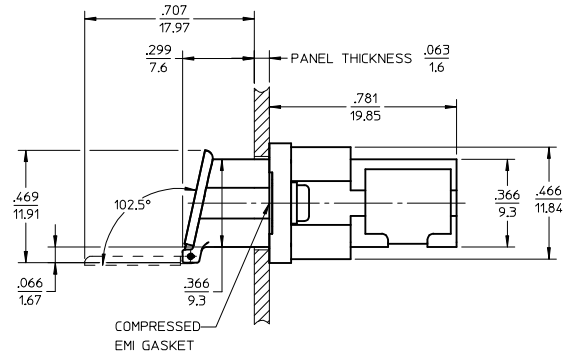

ADAPTER P/N	RECEPTACLE COLOR	LC DOOR COLOR
106123-0600	BLUE	BLUE
106123-0650	GREEN	GREEN

ISO VIEW 2  
SCALE 2:1

2-56 UNC-2B  
2 PLS.

DUST CAP  
2 PIECES

ISO VIEW 1  
SCALE 2:1

RECOMMENDED  
MOUNTING PATTERN

- NOTES:
- ALL DIMENSIONS ARE FOR REFERENCE.
  - TWO DUST CAPS SHOWN IN ISOMETRIC VIEWS ONLY.
  - LC EMI QUAD ADAPTER HAS SC DUPLEX ADAPTER FOOTPRINT.

ENTER DESCRIPTION EC NO: MF2013-0264 DRW:KPEVZNER 2012/11/09 CHKD: APPR: IGUMIN 2012/11/09	QUALITY SYMBOLS ▽=0 ▽=0 ▽=0	GENERAL TOLERANCES (UNLESS SPECIFIED)		DIMENSION STYLE IN/MM		SCALE 2.5:1	DESIGN UNITS INCH	THIRD ANGLE PROJECTION
		4 PLACES ± --- ± ---	3 PLACES ± --- ± ---	2 PLACES ± --- ± ---	1 PLACE ± --- ± ---	0 PLACE ± --- ± ---	DRAWN BY YB	DATE 3.03.06
C2	DESCRIPTION REV	ANGULAR ± --- °		MATERIAL NO.		DOCUMENT NO.		SHEET NO.
		DRAFT WHERE APPLICABLE MUST REMAIN WITHIN DIMENSIONS		SEE TABLE		SD-106123-0600		1 OF 1
THIS DRAWING CONTAINS INFORMATION THAT IS PROPRIETARY TO MOLEX INCORPORATED AND SHOULD NOT BE USED WITHOUT WRITTEN PERMISSION								