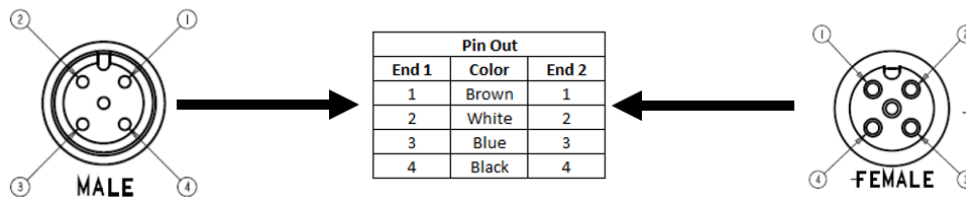

C4AC05UXXX

(M12 Cordset, 4 Position, 22 AWG Shielded, Male Straight to Female Straight)

- Mueller's C4AC05UXXX is an M12 4-pin double ended, shielded instrumentation cable with a straight male connector on one end and a straight female connector on the other.
- Keyway – A Coding
- Utilizes a 4-conductor 22 AWG PVC-insulated, shielded cable.
- Ratings:
 - Current: 4 A
 - Voltage: 250 V AC/DC
- Material:
 - Coupling Nuts – Nickel Plated Brass
 - Pins/Contacts – Gold Plated Brass
- Length: The "U" in the model number represents unit of measurement.
Either: Meters (M), Feet (F)
- Length: The "XXX" in the model number represents length. Standard lengths are 2, 5, and 10 meters. Any other lengths available upon request.
- Meets Standard: IEC 61076-2-101
- Protection Class: IEC IP68
- RoHS 3 Compliant