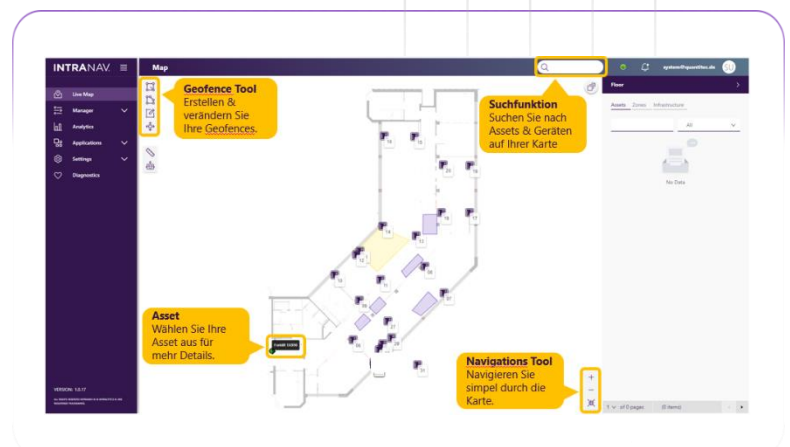

SMART Factory & Warehouse

INTRANAV Industrial Starter Kit

Test our RTLS IoT Solution and have an experience with our **INTRANAV** Digital Twin Suite in the Industry.

Full functionality with the INTRANAV Starter Kit, for professional Real-Time Location Track & Trace

RTLS Digital Twin Plattform Suite

INTRANAV.IO [Industrial Starter Kit] Software Package

- **INTRANAV.IO** with 3 months Trial License
- **INTRANAV** Toolkit
- REST API / MQTT
- Online Documentation

Basis Module

- Live Map Indoor
- Real-Time Location Tracking
- Zone Alerting
- Geofencing for indoor areas
- Up time and utilization
- CSV Data Export

INTRANAV.IO Digital Twin Plattform – Live Map Indoor

Analyse Suite

INTRALYTICS [Industrial Starter Kit] Software Package

Basis Module

- TRAIL Indoor Report
- HEATMAP Report
- ZONE (Retention Time) Report

Use the above mentioned **INTRALYTICS** Dashboards or the **OPEN Dashboard Integration** for 3rd party data visualisation and flows.