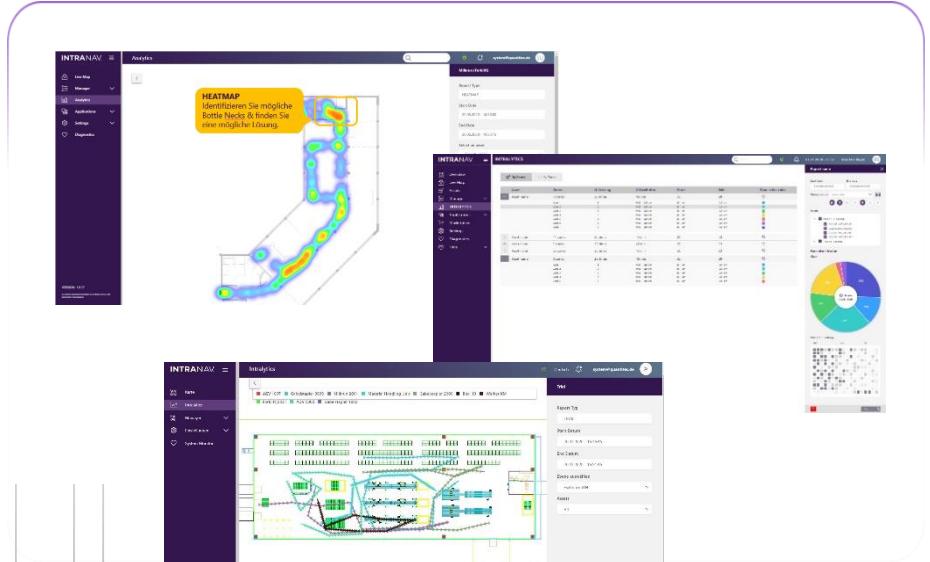

SMART Factory & Warehouse

INTRANAV Industrial Starter Kit

Test our RTLS IoT Solution and have an experience with our **INTRANAV** Digital Twin Suite in the Industry.

Full functionality with the INTRANAV Starter Kit, for professional Real-Time Location Track & Trace

- Live Map Indoor
- Real-Time Location Tracking
- Zone Alerting
- Geofencing for indoor areas
- Up time and utilization
- CSV Data Export

INTRANAV.IO Digital Twin Plattform – Live Map Indoor

Analyse Suite

INTRALYTICS [Industrial Starter Kit] Software Package

Basis Module

- TRAIL Indoor Report
- HEATMAP Report
- ZONE (Retention Time) Report

Use the above mentioned **INTRALYTICS** Dashboards or the **OPEN Dashboard Integration** for 3rd party data visualisation and flows.

INTRALYTICS HEATMAP, ZONE and TRAIL Report

UWB RTLS Hardware

INTRANAV.RTLS [Industrial Starter Kit] Hardware Package

- 4 INTRANAV.RTLS NODEs
- 2 INTRANAV.RTLS AssetTAG Micro
- 2 INTRANAV.RTLS AssetTAG Compact
- INTRANAV.RTLS EdgeUnit (mini)
- 4 Ethernet Cable
- PoE Switch