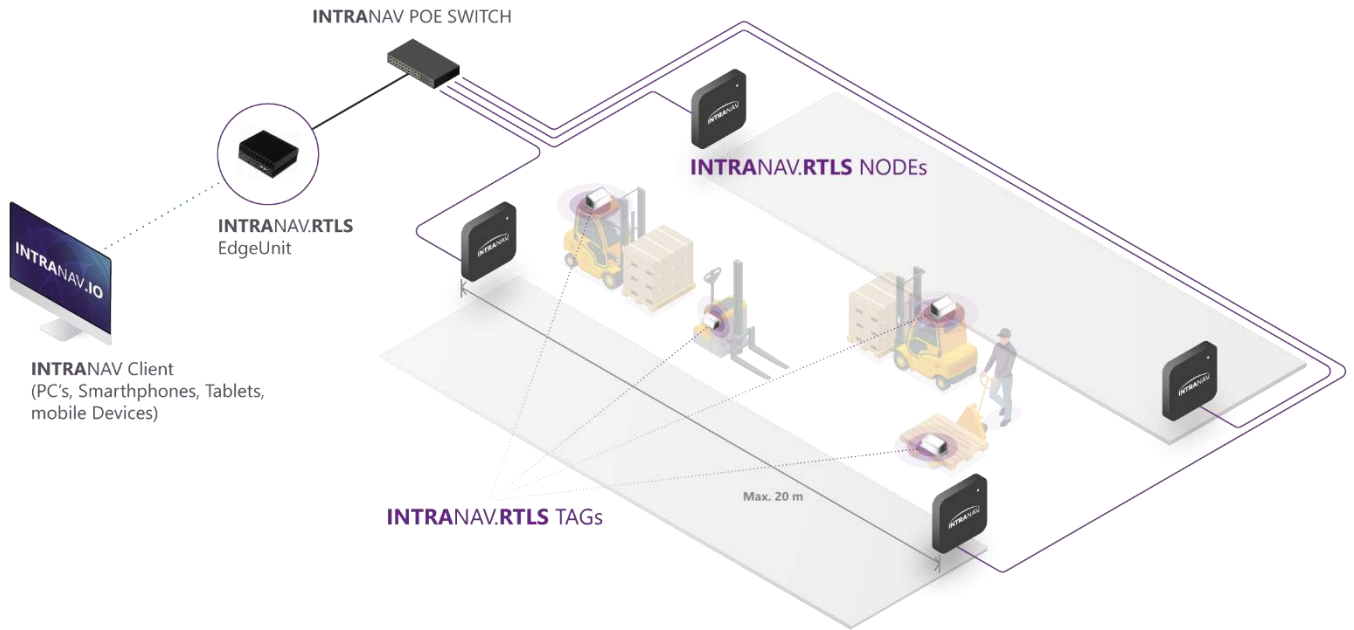

INTRANAV Plug & Play RTLS Installation