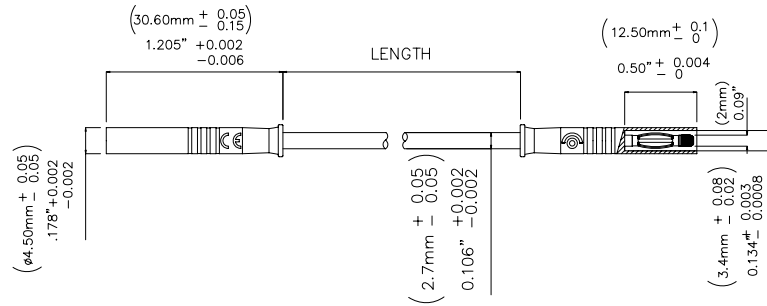

Models 72919
2mm SAFETY Sheathed Patch Cords

Features

- 2mm Male to male straight fixed safety patch cord mates with 2mm jacks.

Materials

- Wire Insulation: PVC
- Plug Body: Nickel plated Brass
- Plug Insulation: Polypropylene
- Plug Tip Insulation: Polysulfone

Ordering Information

Model: 72919-Length-Color
Available lengths: 20 inches (-20) or 39 inches (-39)
Available colors: Black (-0) or red (-2)

Specifications

Max Current	10A
Max Voltage	33 Vrms / 70 Vdc
Temperature	-20° C + 80° C
Max Resistance	0.02Ω

All dimensions are in inches. Tolerances (except noted): .xx = ±.02" (.51 mm), .xxx = ± .005" (.127 mm). All specifications are to the latest revisions. Specifications are subject to change without notice. Registered trademarks are the property of their respective companies.