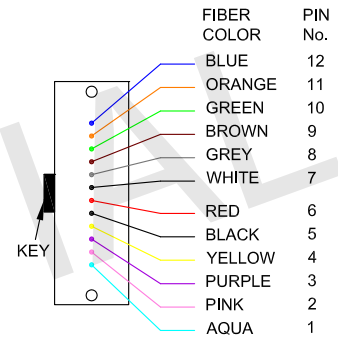

FIBER MAPPING		
KEY UP		KEY UP
A		B
1	BLUE	12
2	ORANGE	11
3	GREEN	10
4	BROWN	9
5	GREY	8
6	WHITE	7
7	RED	6
8	BLACK	5
9	YELLOW	4
10	PURPLE	3
11	PINK	2
12	AQUA	1

### SPECIFICATION:

- 1.CONNECTOR A : 12F ELITE MPO/PC FEMALE
- 2.CONNECTOR B : 12F ELITE MPO/PC FEMALE
- 3.CABLE TYPE : 12 STRANDS CABLE, MM 50/125(OM4),  
ROUND 3.0mm LSZH JACKET.
- 4.JACKET COLOR : MAGENTA
- 5.WAVELENGTH : 850nm
- 6.INSERTION LOSS : ≤0.35dB

Part Number: C50-8120-xxFT  
 Description: w-Ignite™ Fiber Cable, 12F Elite MPO Female-Female,  
 Polarity B, OM4 3mm 12F Magenta LSZH Jacket, xx Feet.