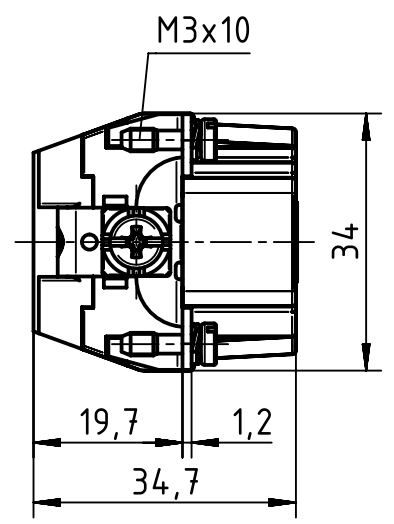

1 2 3 4 5 6

A

B

C

D

panel cut out (1:2)

	All Dimensions in mm Original Size DIN A4		Scale 1:1	Free size tol.		Ref.	
	All rights reserved Department EL PD - DE		Created by HOLLERT	Inspected by SPILKERN	Standardisation TIEMANNA	Date 2013-11-05	State Final Release
HARTING Electric GmbH & Co. KG D-32339 Espelkamp			Title Han High Temp 16E-s male			Doc-Key / ECM-Nr. 100528780/UGD/001/A 500000067351	
			Type TB	Number 09 33 816 2601		Rev. A	Page 1/1