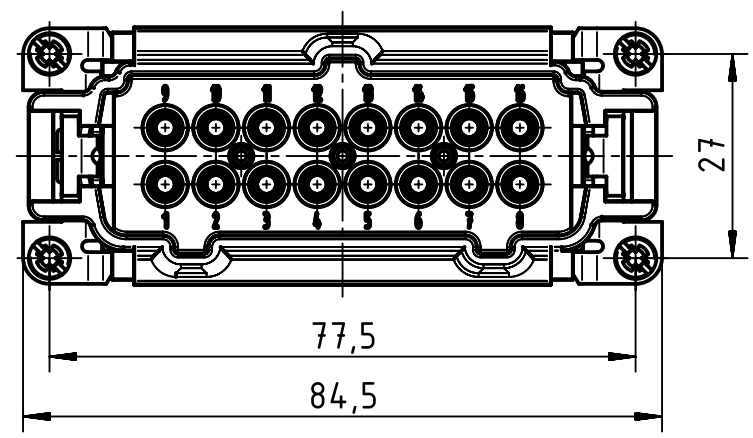

1 2 3 4 5 6

A

B

C

D

panel cut out (1:2)

	All Dimensions in mm Original Size DIN A4		Scale 1:1	Free size tol.		Ref.	
	All rights reserved Department EL PD - DE		Created by HOLLERT	Inspected by SPILKERN	Standardisation TIEMANNA	Date 2013-11-05	State Final Release
HARTING Electric GmbH & Co. KG D-32339 Espelkamp			Title Han High Temp 16E-s male			Doc-Key / ECM-Nr. 100528780/UGD/001/A 500000067351	
			Type TB	Number 09 33 816 2601		Rev. A	Page 1/1