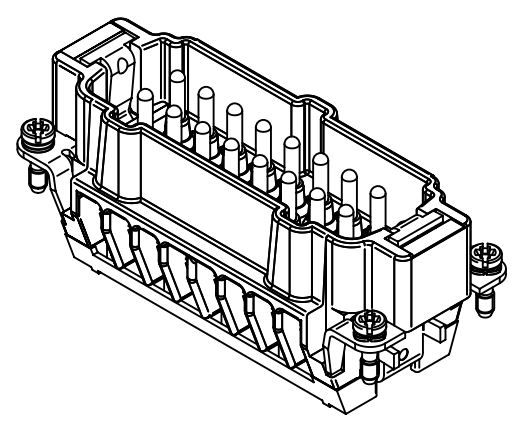

1 2 3 4 5 6

A

B

C

D

panel cut out (1:2)

	All Dimensions in mm Original Size DIN A4		Scale 1:1	Free size tol.		Ref.	
	All rights reserved Department EL PD - DE		Created by HOLLERT	Inspected by SPILKERN	Standardisation TIEMANNA	Date 2013-11-05	State Final Release
HARTING Electric GmbH & Co. KG D-32339 Espelkamp			Title Han High Temp 16E-s male			Doc-Key / ECM-Nr. 100528780/UGD/001/A 500000067351	
			Type TB	Number 09 33 816 2601		Rev. A	Page 1/1