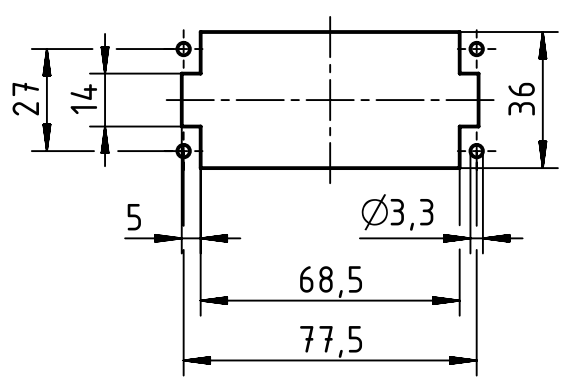

1 2 3 4 5 6

A

B

C

D

panel cut out (1:2)

	All Dimensions in mm Original Size DIN A4		Scale 1:1	Free size tol.		Ref.	
	All rights reserved Department EL PD - DE		Created by HOLLERT	Inspected by SPILKERN	Standardisation TIEMANNA	Date 2013-11-05	State Final Release
HARTING Electric GmbH & Co. KG D-32339 Espelkamp			Title Han High Temp 16E-s male			Doc-Key / ECM-Nr. 100528780/UGD/001/A 500000067351	
			Type TB	Number 09 33 816 2601		Rev. A	Page 1/1