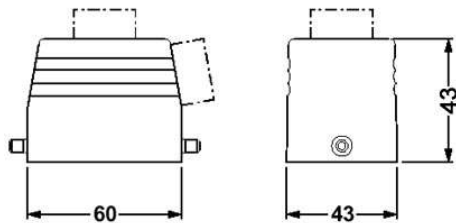

Housing type	Sleeve housings
Locking type	for single locking latch
Cable exit	Lateral
Type of the screw connection	1x Pg13,5
Pg screw connection	None
Degree of protection	IP65
Ambient temperature (operation)	-40 °C ... 125 °C
Housing material	Aluminum, die-cast
Housing surface material	Powder-coated, gray

Certificates / Approvals

Certification

GOST

Diagrams/Drawings

Dimensioned drawing