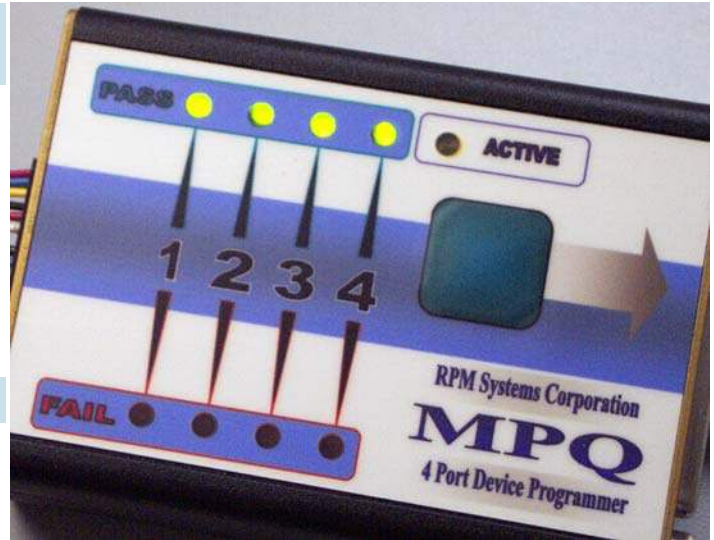

MPQ-PSoC

**Four Port
In-System Programmer
for
Cypress PSoC/3/4/5/5LP, PSoC GEN4,
GEN5 and enCoRe II/III/V**

The MPQ-PSoC is a 4-port, in-circuit manufacturing programmer for Cypress Semiconductor PSoC/3/4/5/5LP, PSoC GEN4 and GEN5 and enCoRe II/III/V microcontrollers.

Fast and Portable

Up to four different target images can be stored in the programmer's internal Flash memory, allowing faster programming times and standalone operation. In addition, our adaptive programming algorithm provides the fastest programming time for each image, while ensuring the image integrity of each device programmed.

Program Four Devices Simultaneously

Four port programming allows each MPQ to program the same image on up to four separate target devices simultaneously, increasing manufacturing throughput fourfold.

Stand-alone, ATE-Controlled or PC-Controlled

MPQ-PSoC can be operated stand-alone (just press a button to initiate programming), directly from a host PC using MPManger software, or under the control of your Automated Test Equipment (ATE) system.