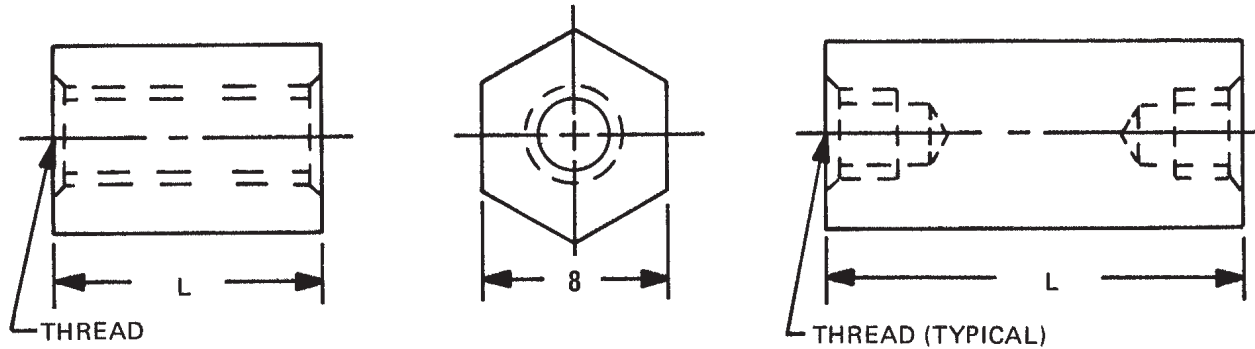

8mm HEX FEMALE STANDOFFS

See page 7M for thread depth chart
 See page 6M for finish codes
 For non-standard parts contact Sales Office

LENGTH	PART NO.
3	M1350
4	M1351
5	M1352
6	M1353
7	M1354
8	M1355
9	M1356
10	M1357
11	M1358
12	M1359
13	M1360
14	M1361
15	M1362
16	M1363
17	M1364
18	M1365

LENGTH	PART NO.
19	M1366
20	M1367
21	M1368
22	M1369
23	M1370
24	M1371
25	M1372
28	M1373
31	M1374
34	M1375
37	M1376
40	M1377
43	M1378
46	M1379
49	M1380
52	M1381

THREAD	CODE
M3x0.5	3005
M3.5x0.6	3506
M4x0.7	4007
M5x0.8	5008