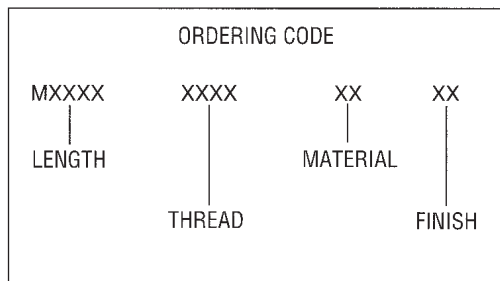

8mm HEX FEMALE STANDOFFS

See page 7M for thread depth chart
 See page 6M for finish codes
 For non-standard parts contact Sales Office

LENGTH	PART NO.
3	M1350
4	M1351
5	M1352
6	M1353
7	M1354
8	M1355
9	M1356
10	M1357
11	M1358
12	M1359
13	M1360
14	M1361
15	M1362
16	M1363
17	M1364
18	M1365

LENGTH	PART NO.
19	M1366
20	M1367
21	M1368
22	M1369
23	M1370
24	M1371
25	M1372
28	M1373
31	M1374
34	M1375
37	M1376
40	M1377
43	M1378
46	M1379
49	M1380
52	M1381

THREAD	CODE
M3x0.5	3005
M3.5x0.6	3506
M4x0.7	4007
M5x0.8	5008