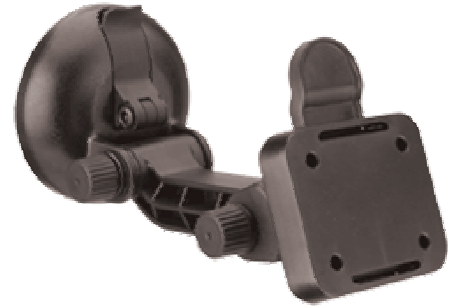

[CCTV, Security Camera Mounts](#)

[Audio/Video Mounts](#)

Model: 810-QR Quick Release Window Mount

We've included our "quick release" AMPS-compatible interface for "easy on, easy off" accessibility.

Quick Release Interface:

- AMPS-compatible, a quick release interface for a wide variety of electronics including satellite radios and GPS units
- Quickly remove electronics for security or move them from vehicle-to-vehicle
- Top firmly attaches to the base with a solid "click"
- Made of black, high-impact polycarbonate plastic
- Simply lift the latch to remove the electronics

Window Mount Features:

- Powerful suction pad attaches to any smooth, flat, non-porous surface including windshields and side windows
- Easily move electronics from vehicle-to-vehicle or remove for security
- Electronics mounting plate tilts up and down (locks with knob) and features 20° Tilt in all directions
- Ratchet arm has 140° motion; knob locks arm into place
- Suction pad is 2.8" (71mm) in diameter
- Recommended for electronics weighing less than 2.0 lbs. (0.9kg)
- Quick release suction cup tab