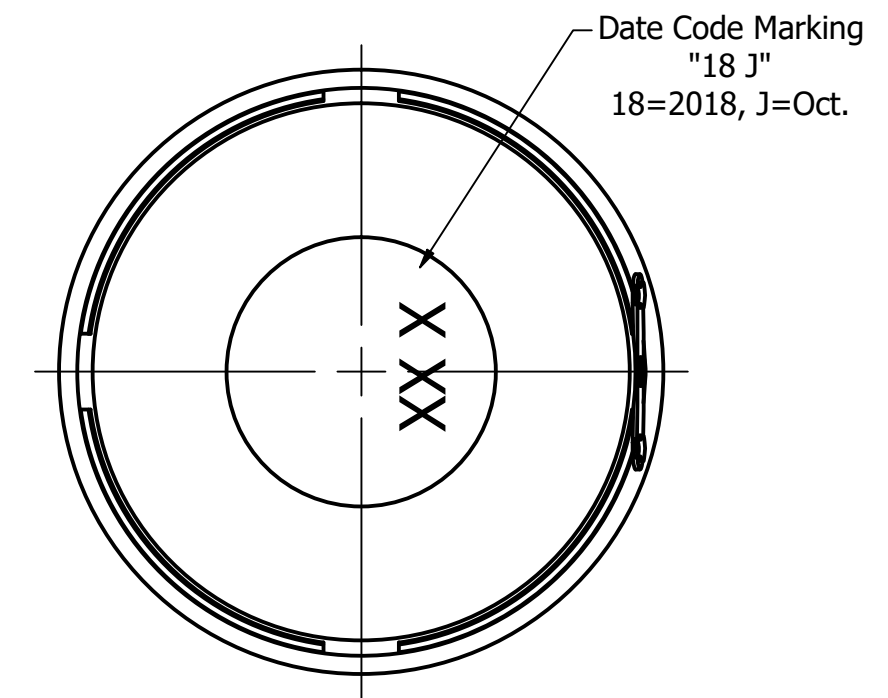

Part Number:	SW400204-1	
DRAWN	CJ	10/24/2018
CHECKED	C.H.	10/25/2018
Description:	Waterproof Dynamic Speaker	
APPROVED	C.E.	10/25/2018
This document contains data proprietary to DB Unlimited. Any use or reproduction, in any form, without prior written permission of DB Unlimited is prohibited. All terms and conditions can be found at www.dbunlimitedco.com		

Top View

Side View

Bottom View

Items	Specifications	Conditions
Sound Pressure Level	99	dB (@ 10cm), Avg.
Resonant Frequency	220	Hz
Frequency Range	220 ~ 20,000	Hz
Nominal Power	3	W
Max. Power	4	W
Impedance	4	Ω
Cone Material	PU + Aluminum	
Mount Type	Flush Mount	
IP Rating	IP67	
Storage Temperature	-20 ~ +55	°C
Operating Temperature	-20 ~ +55	°C
Weight	18.5	g

REVISION HISTORY			
REV	DESCRIPTION	DATE	APPROVED
	Released from Engineering	10/25/2018	C.E.

NOTES			
1) All dimensions are in mm unless otherwise noted			
2) All tolerances are ± 0.5 mm unless otherwise noted			
3) All parts meet RoHS			
4) Subject to change or redrawn without notice			