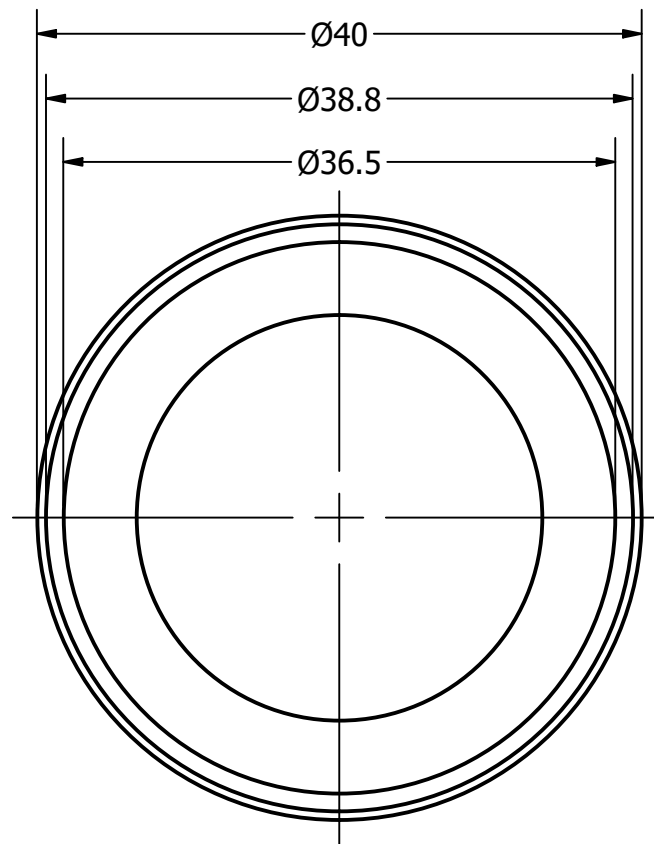

Part Number:	SW400204-1	
DRAWN	CJ	10/24/2018
CHECKED	C.H.	10/25/2018
Description:	Waterproof Dynamic Speaker	
APPROVED	C.E.	10/25/2018
This document contains data proprietary to DB Unlimited. Any use or reproduction, in any form, without prior written permission of DB Unlimited is prohibited. All terms and conditions can be found at www.dbunlimitedco.com		

Top View

Side View

Bottom View

Items	Specifications	Conditions
Sound Pressure Level	99	dB (@ 10cm), Avg.
Resonant Frequency	220	Hz
Frequency Range	220 ~ 20,000	Hz
Nominal Power	3	W
Max. Power	4	W
Impedance	4	Ω
Cone Material	PU + Aluminum	
Mount Type	Flush Mount	
IP Rating	IP67	
Storage Temperature	-20 ~ +55	°C
Operating Temperature	-20 ~ +55	°C
Weight	18.5	g

REVISION HISTORY			
REV	DESCRIPTION	DATE	APPROVED
	Released from Engineering	10/25/2018	C.E.

NOTES			
1) All dimensions are in mm unless otherwise noted			
2) All tolerances are ± 0.5 mm unless otherwise noted			
3) All parts meet RoHS			
4) Subject to change or redrawn without notice			