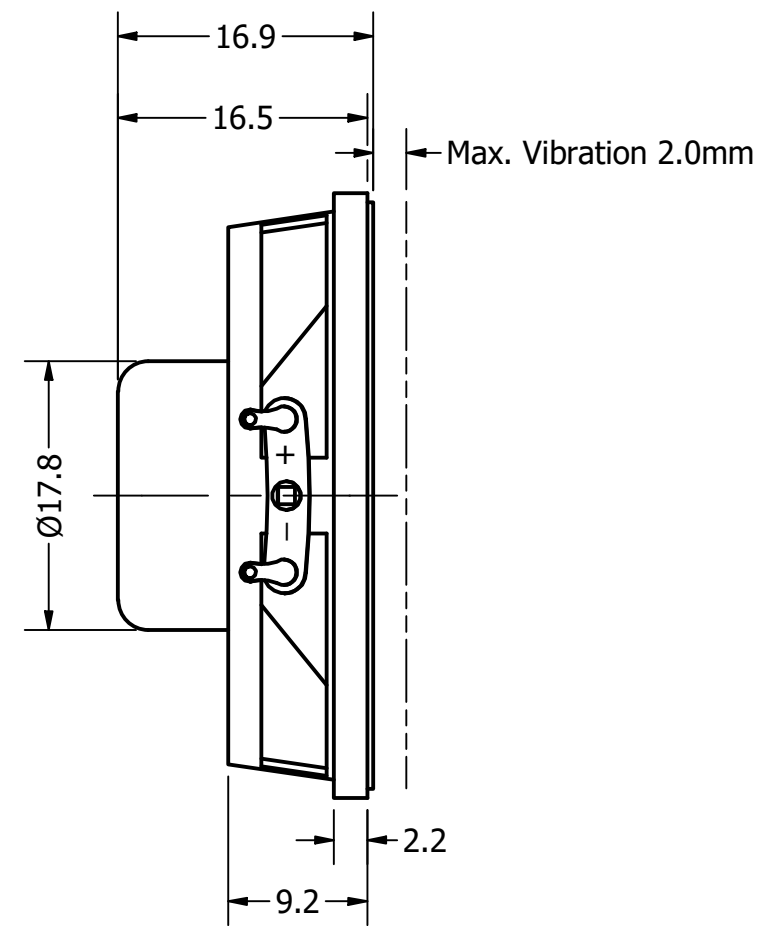

Part Number:	SW400204-1	
DRAWN	CJ	10/24/2018
CHECKED	C.H.	10/25/2018
Description:	Waterproof Dynamic Speaker	
APPROVED	C.E.	10/25/2018
This document contains data proprietary to DB Unlimited. Any use or reproduction, in any form, without prior written permission of DB Unlimited is prohibited. All terms and conditions can be found at www.dbunlimitedco.com		

Top View

Side View

Bottom View

Items	Specifications	Conditions
Sound Pressure Level	99	dB (@ 10cm), Avg.
Resonant Frequency	220	Hz
Frequency Range	220 ~ 20,000	Hz
Nominal Power	3	W
Max. Power	4	W
Impedance	4	Ω
Cone Material	PU + Aluminum	
Mount Type	Flush Mount	
IP Rating	IP67	
Storage Temperature	-20 ~ +55	°C
Operating Temperature	-20 ~ +55	°C
Weight	18.5	g

REVISION HISTORY			
REV	DESCRIPTION	DATE	APPROVED
	Released from Engineering	10/25/2018	C.E.

NOTES			
1) All dimensions are in mm unless otherwise noted			
2) All tolerances are ± 0.5 mm unless otherwise noted			
3) All parts meet RoHS			
4) Subject to change or redrawn without notice			