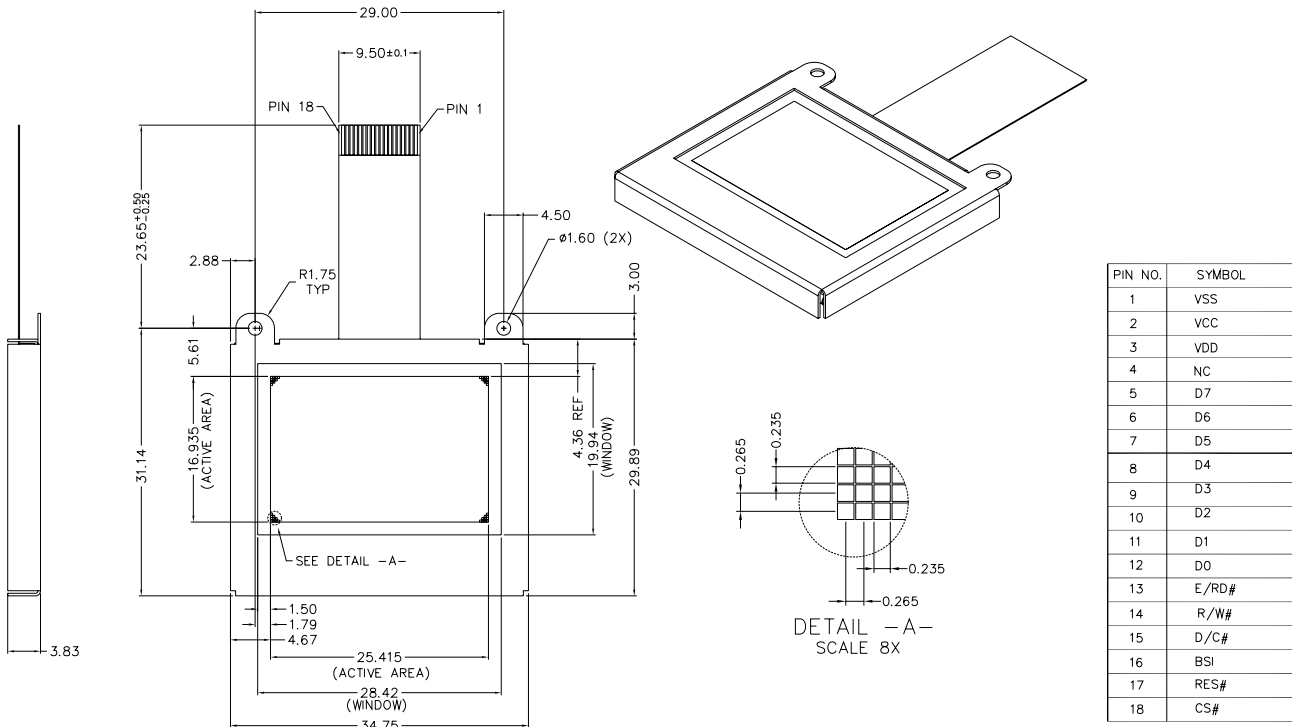

Mechanical Dimensions and Pin Description

PIN NO.	SYMBOL
1	VSS
2	VCC
3	VDD
4	NC
5	D7
6	D6
7	D5
8	D4
9	D3
10	D2
11	D1
12	D0
13	E/RD#
14	R/W#
15	D/C#
16	BSI
17	RES#
18	CS#

Ordering Information

Part Number	Order Number	Description
OS096064PK12MY0Z00 *	Q65110A5715	Pictiva™ 1.2 inch 96x64 OLED Display, Elegance Yellow
OS096064PK12MY0A01	Q65110A1670	Pictiva™ 1.2 inch 96x64 OLED Display, Elegance Yellow
OS096064PK12MG1A00	Q65110A3431	Pictiva™ 1.2 inch 96x64 OLED Display, Lime Green
OS096064PK12MO1A00	Q65110A3433	Pictiva™ 1.2 inch 96x64 OLED Display, Tiger Orange

Note : * RoHS compliant product

Contact Information

OSRAM Opto Semiconductors

Asia : [+ 60(0) 4 631-8100](mailto:prasia@osram-os.com) prasia@osram-os.com
Europe : [+ 49(0) 941-850-3535](mailto:pr@osram-os.com) pr@osram-os.com
North America : [+ 1-888-446-7726 ext.4310](mailto:info@osram-os.com) info@osram-os.com
Web : www.pictiva.com