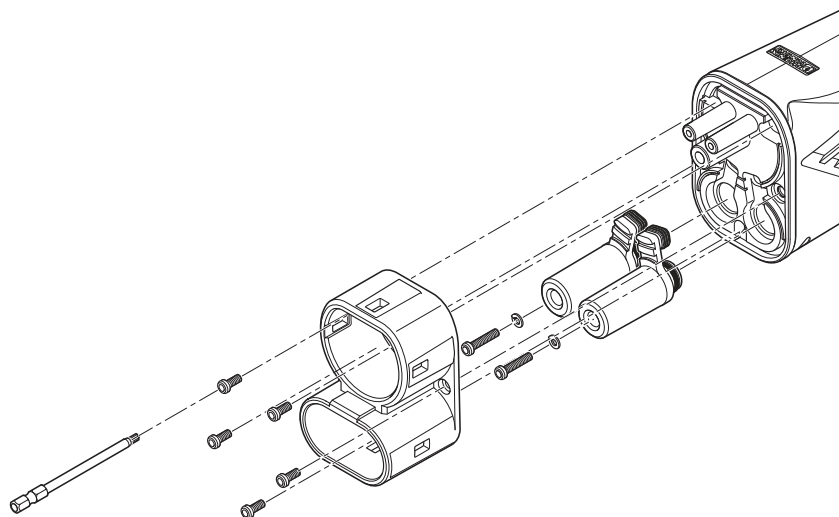

EV-T2CCS-M4X20-BIT-CTS - Repair kit

1295670

<https://www.phoenixcontact.com/us/products/1295670>

Drawings

Schematic diagram

Assembly drawing