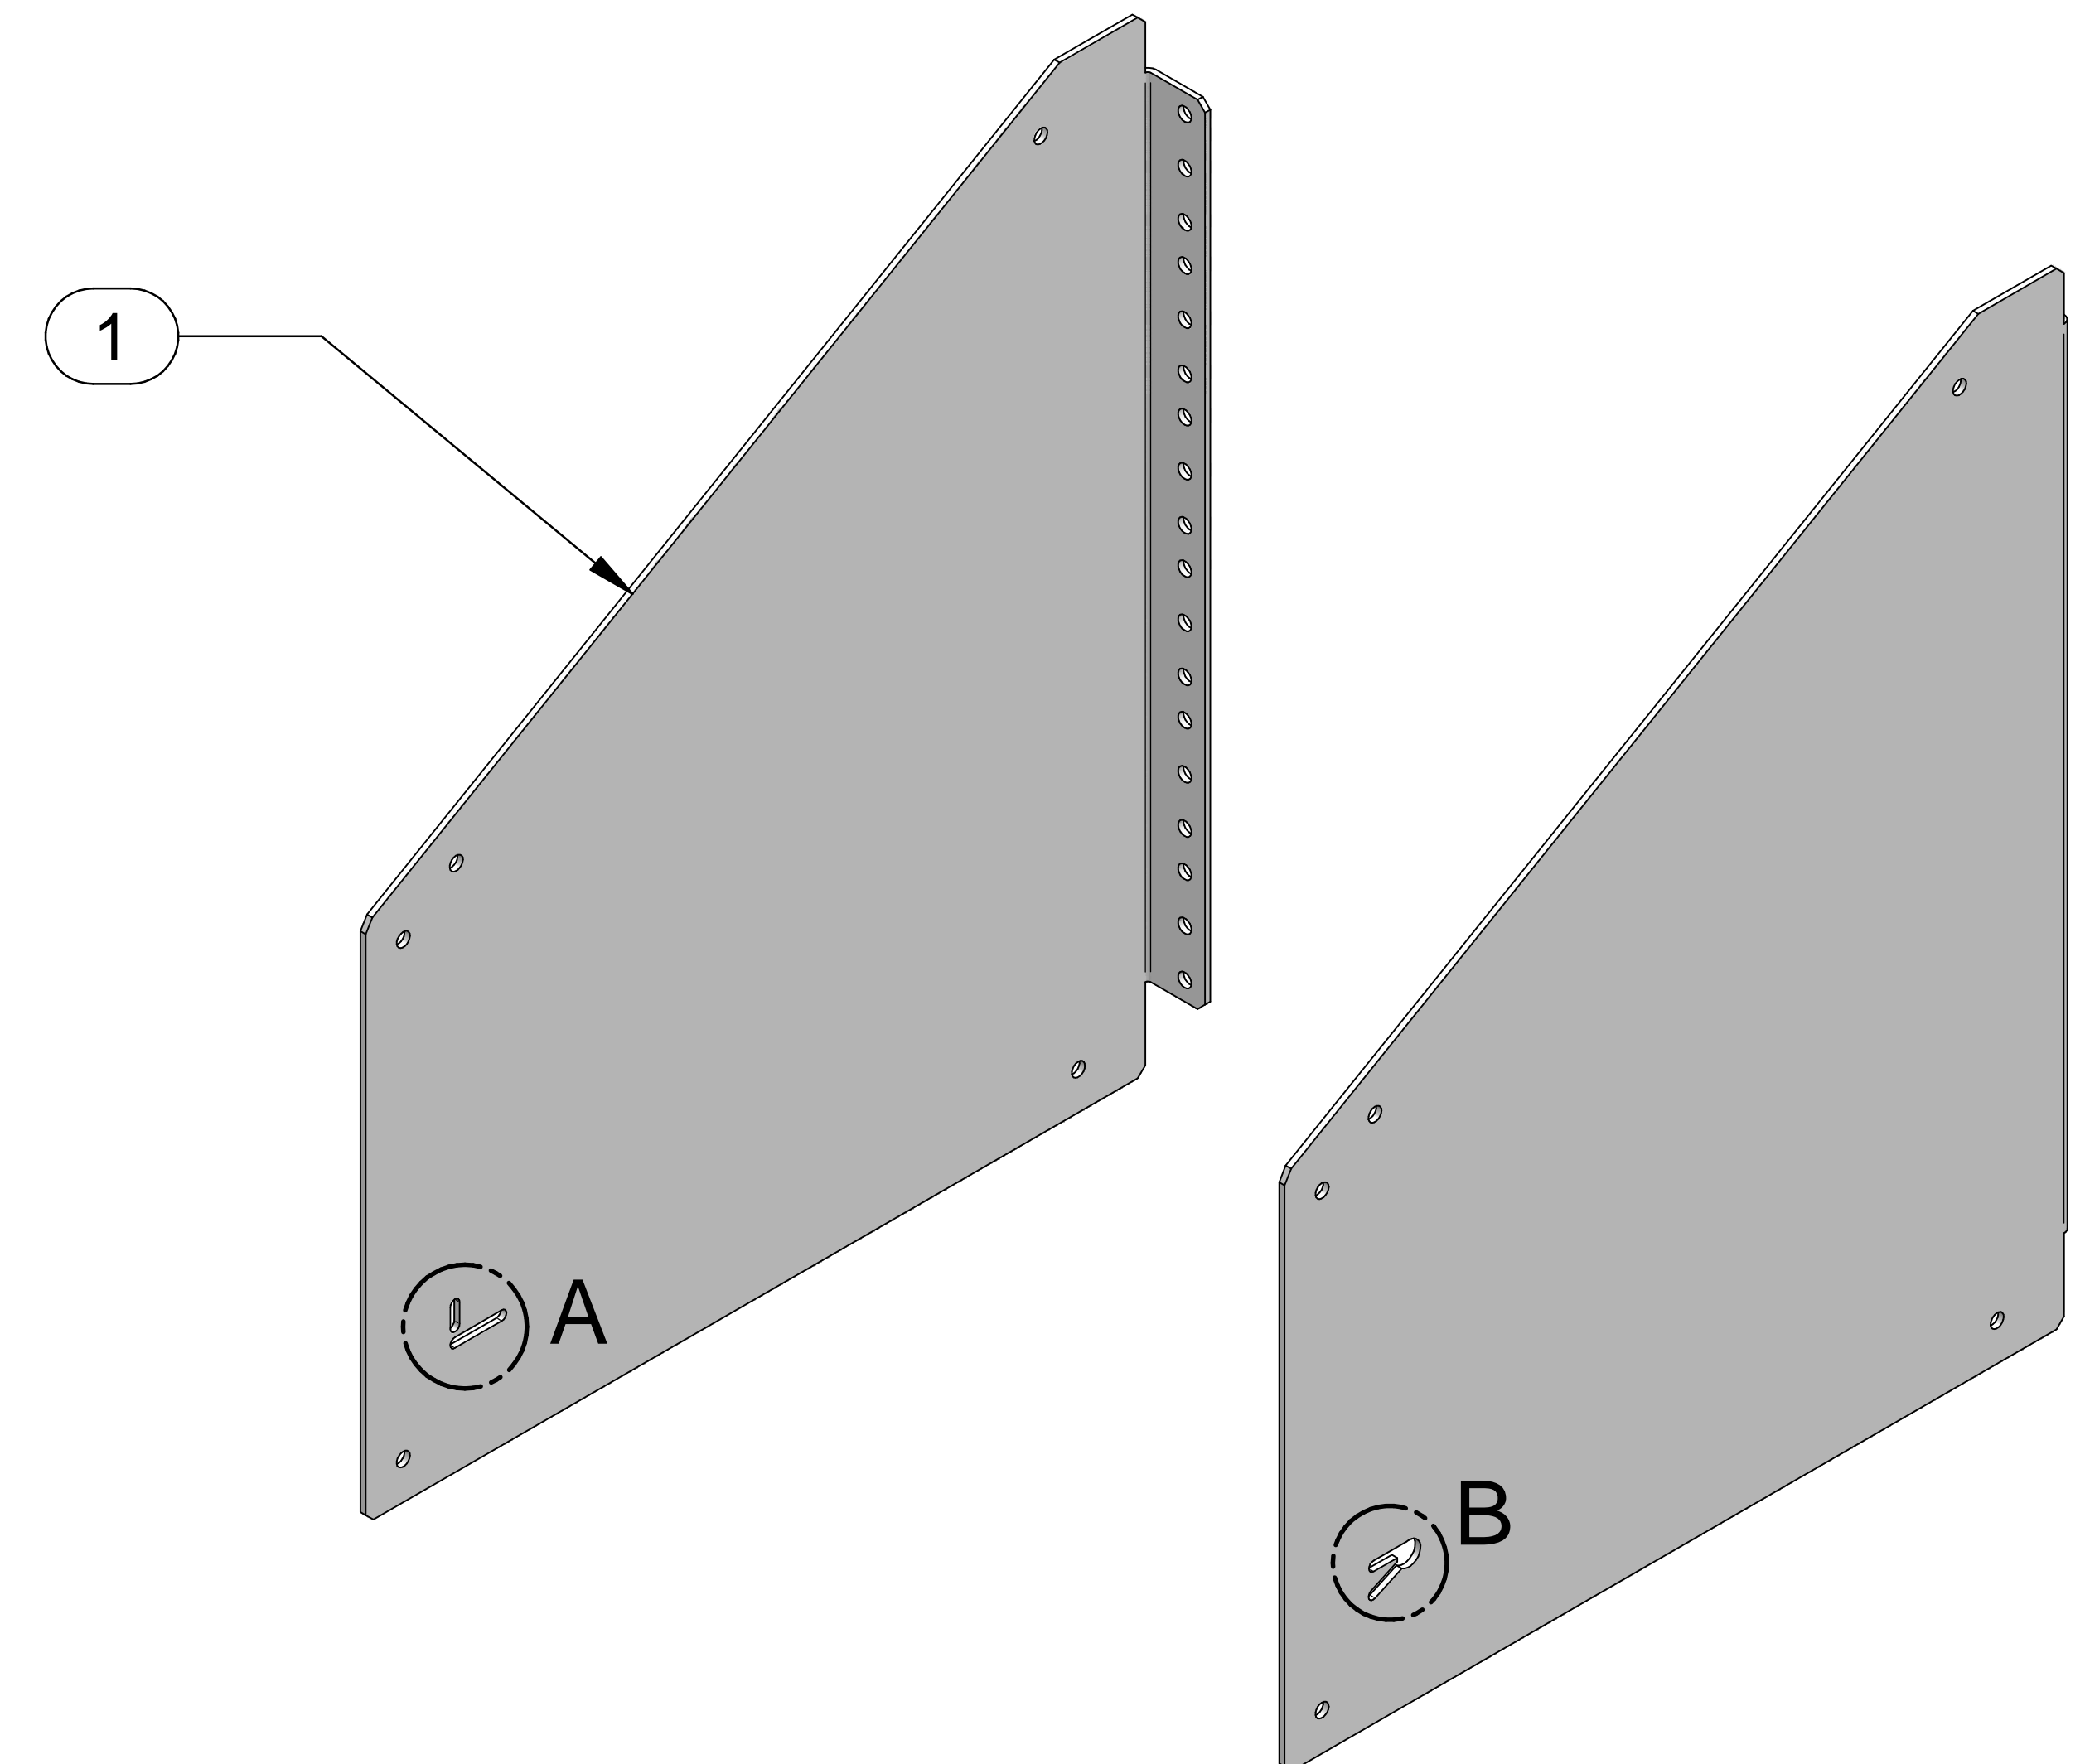

FRONT VIEW

SIDE VIEW

BOTTOM VIEW

ISOMETRIC VIEW

DETAIL A
LEFT RAIL INDICATOR
2:1

DETAIL B
RIGHT RAIL INIDCATOR
2:1

| Item Number | Title | Quantity |
|-------------|----------------------------------|----------|
| 1 | HLP - FIXED 90/30 DEG. RAIL (6U) | 1 |