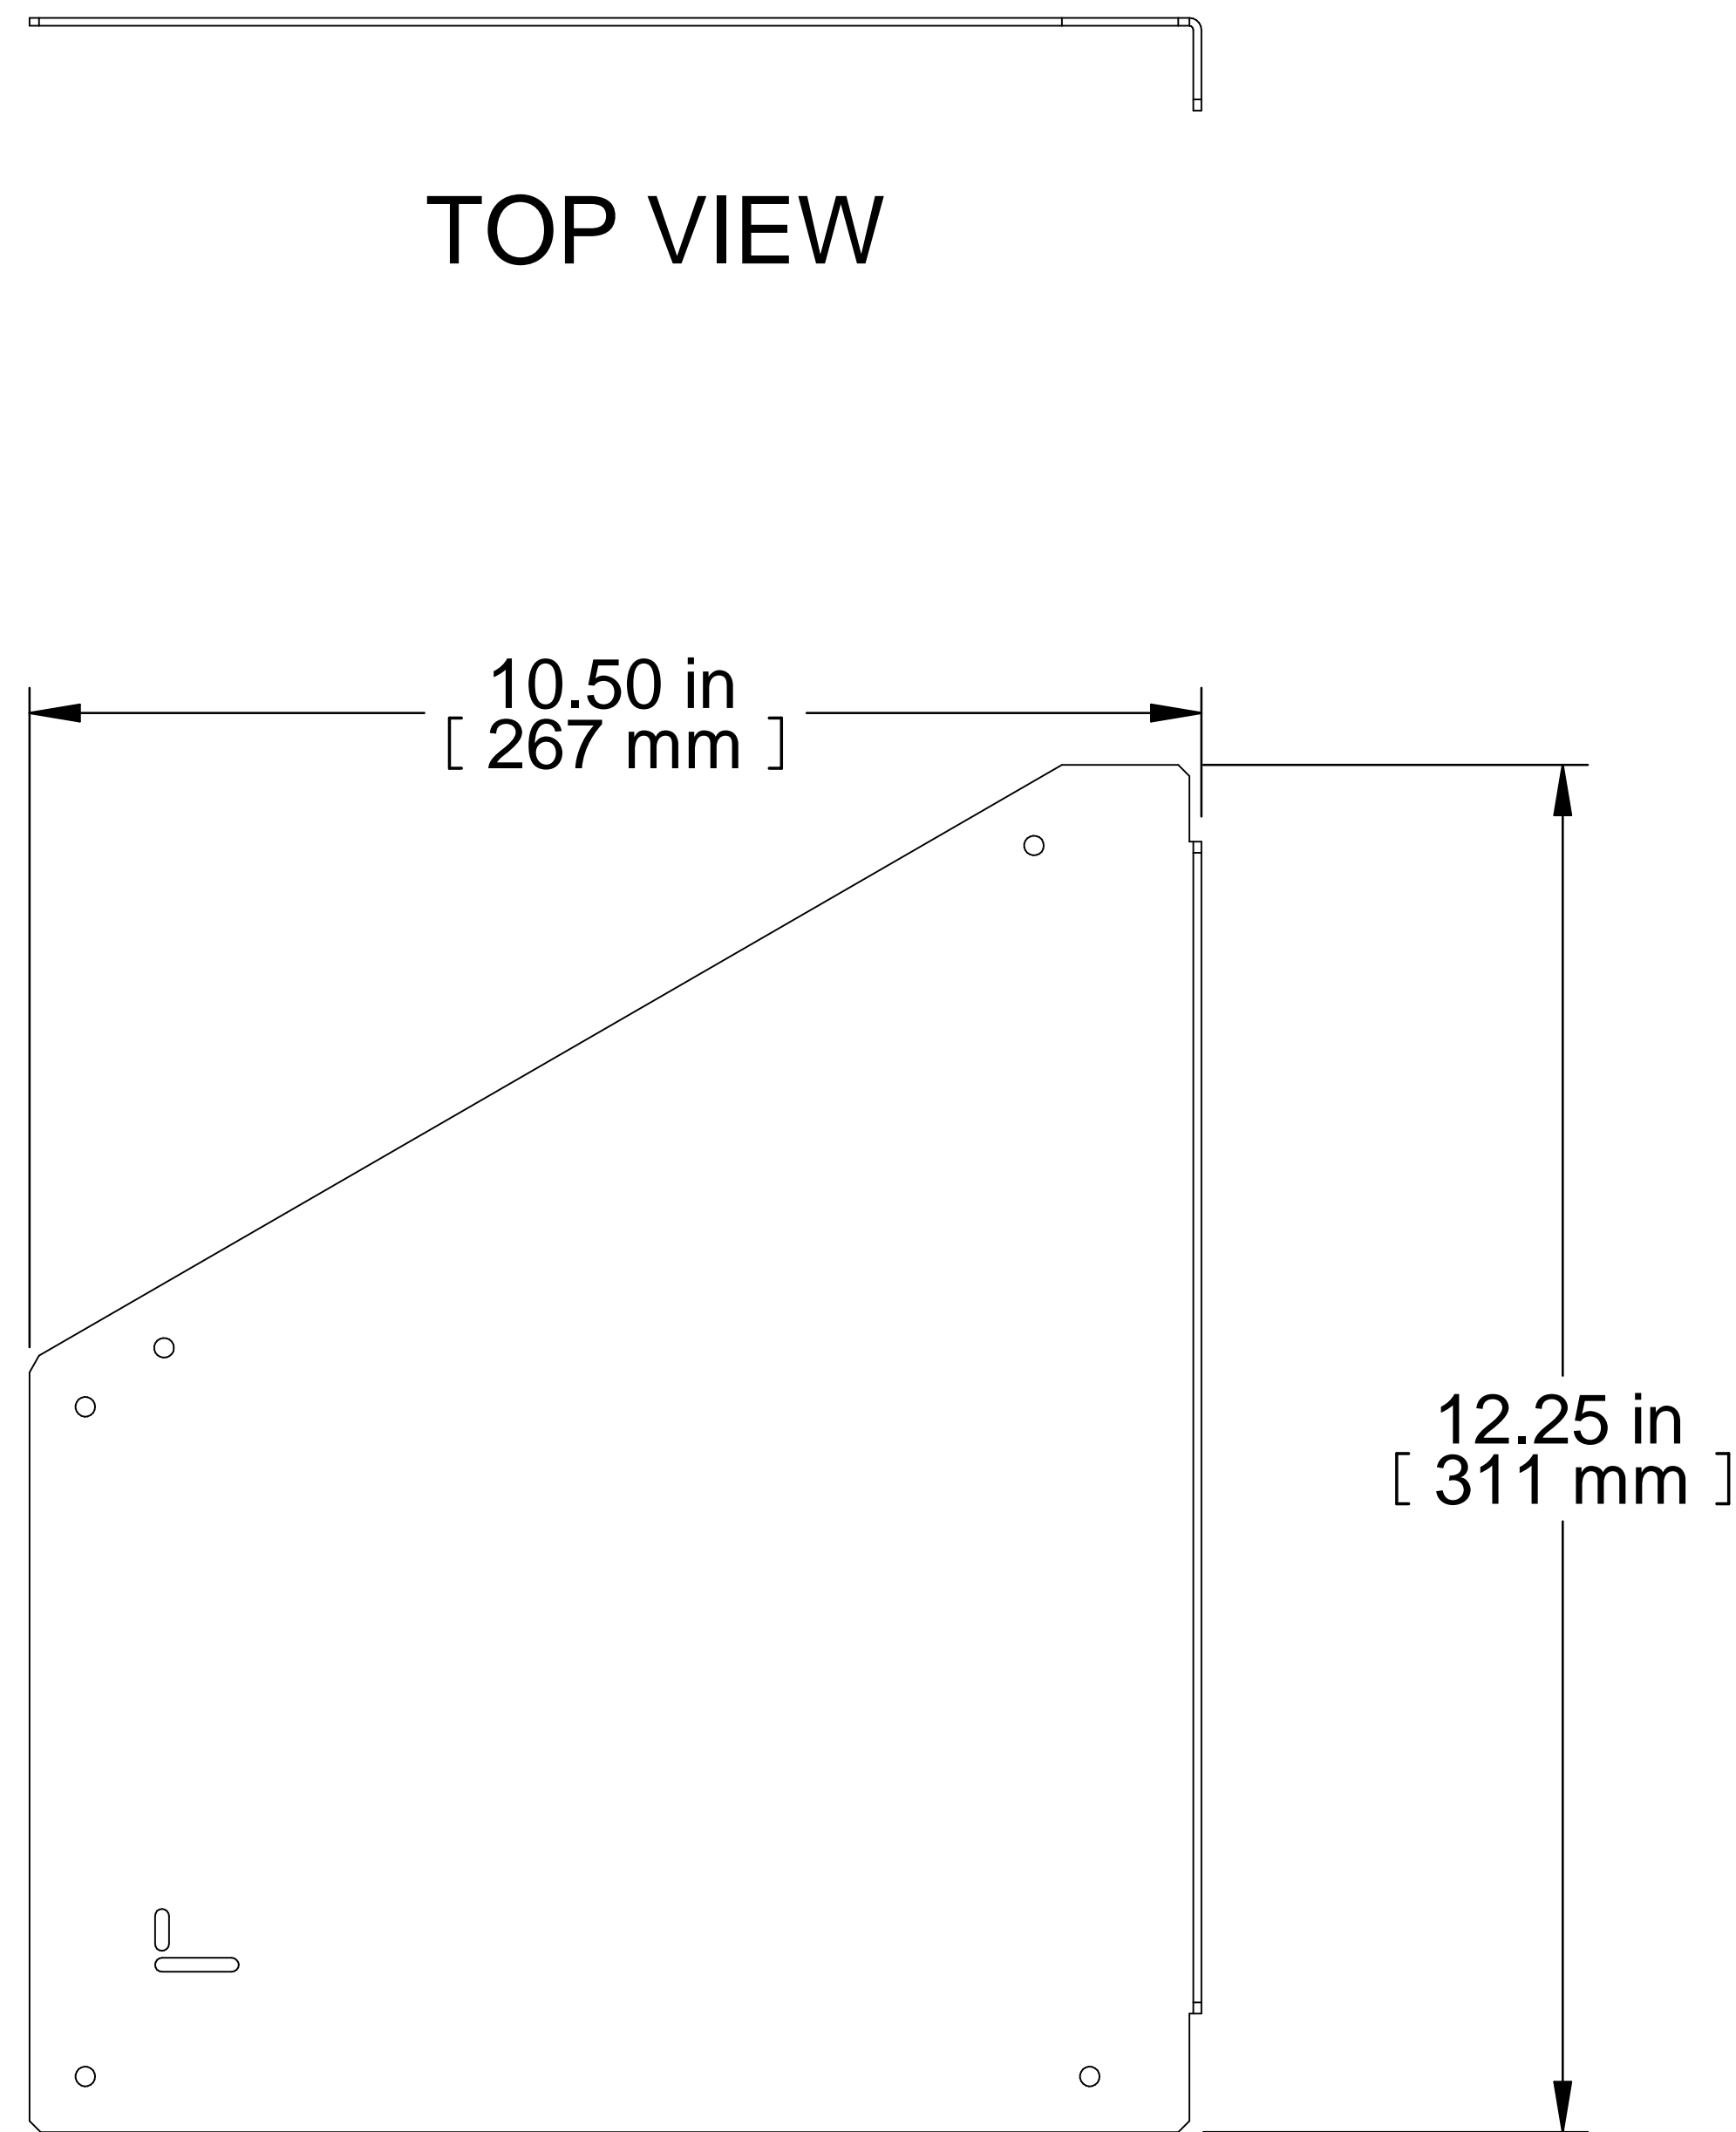

FRONT VIEW

SIDE VIEW

BOTTOM VIEW

ISOMETRIC VIEW

DETAIL A
LEFT RAIL INDICATOR
2:1

DETAIL B
RIGHT RAIL INIDCATOR
2:1

| Item Number | Title | Quantity |
|-------------|----------------------------------|----------|
| 1 | HLP - FIXED 90/30 DEG. RAIL (6U) | 1 |

PART NUMBERS

| | |
|---------|----------------------|
| HLP6UFR | PAINTED WHITE SMOOTH |
|---------|----------------------|

NOTES

Mounting Hardware Included

Sold as a pair

See Hammond Website for More Information

Français

Pour tous les détails sur nos produits, svp veuillez consulter notre site www.hammondmfg.com
Data subject to change without notice. Isometric drawing not to scale.
Les données sont sujettes à changement sans préavis.