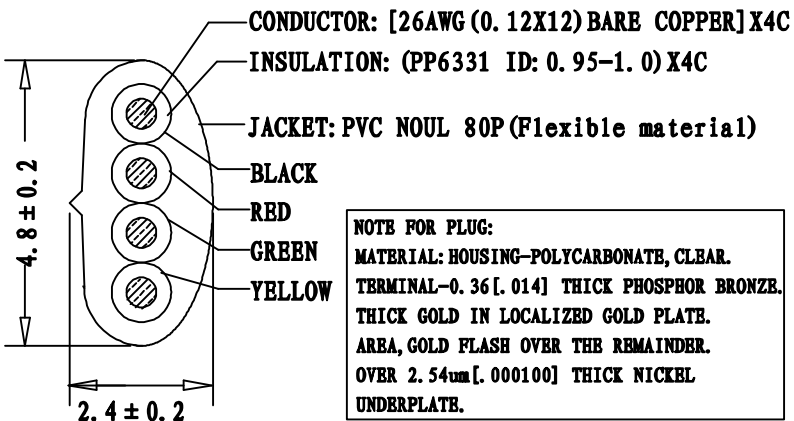

PACKAGE: INDIVIDUAL PE BAG.

SEC:A-A

TERMINATION:

P1	P2	COLOR
1	1	BLACK
2	2	RED
3	3	GREEN
4	4	YELLOW

PART NO	DRAWING NO	BUYER COLOR	VENDOR COLOR	RETRACTED LENGTH ("L3")	CUSTOMER Accepted ("L2")	CUT LENGTH "L1"
522-26-4400-SV-0005F	A	Silver	S49-1 LIGHT	330 ± 30	5.0FT-5.75FT	2300-2400
522-26-4400-SV-0007F	B	Silver	S49-1 LIGHT	470 ± 30	7.0FT-8.05FT	3000-3200
522-26-4400-SV-0010F	C	Silver	S49-1 LIGHT	630 ± 50	10.0FT-11.5FT	4300-4500
522-26-4400-SV-0012F	D	Silver	S49-1 LIGHT	800 ± 50	12.0FT-13.8FT	5200-5400
522-26-4400-SV-0014F	B	Silver	S49-1 LIGHT	850 ± 50	14.0FT-16.1FT	5800-6000
522-26-4400-SV-0025F	F	Silver	S49-1 LIGHT	1900 ± 50	25.0FT-28.75FT	10800-11000

REVISE	VERSION	BASIS	CONTENTS

CnC Tech, LLC Industrial Cable and Connector Technology			
IDRAWING NO:	671-328	CUSTOMER:	L-671
ITEM NO:	4C COILD CORD P+P PLUG	UNIT:	mm
DATE:	2012-02-20	ISSUE:	(A/0)
DRAWN:	QE:	QA:	
SALES DEPT:		SALES MANAGER:	