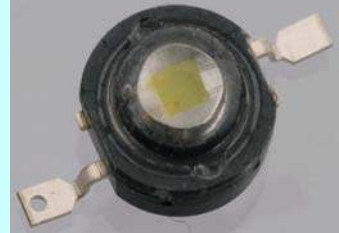

### High Power LED - 1W, 3W, and 5W

Color	Part Number LTPL-	R <sub>th</sub> (J-c)	Luminous Flux @350mA			Luminous Flux @700mA			Luminous Flux @1A			Efficiency @350mA	Efficiency @700mA	Efficiency @1A	Disty Pricing
			Min	Typ	Max	Min	Typ	Max	Min	Typ	Max	Max	Typ	Typ	US\$
Cool White	P011WS	9	51.7	58.9	67.2							45.5			1.138
	P013WST1	6.5	67.2	71.7	76.6		121.9					64.0	49.8		1.438
	P013WST2	6.5	76.6	82.0	87.4		139.4					73.2	56.9		1.650
	P013WSU1	6.5	87.4	93.5	100.0		159.0					83.5	64.9		1.875
	P013WSU2	6.5	100.0	106.8	113.6		181.6					95.4	74.1		2.875
	P014WST2	6	76.6	82.0	87.4		147.6			188.6		68.9	57.0	48.4	2.913
	P014WSU1	6	87.4	93.5	100.0		168.3			215.1		78.6	65.0	55.1	3.325
	P014WSU2	6	100.0	106.8	113.6		192.2			245.6		89.7	74.2	63.0	3.838
Neutral White	P011NS	9	39.8	51.7	67.2							39.9			1.138
	P013NSS0	6.5	51.7	58.9	67.2		94.2					52.6	38.5		1.438
	P013NST1	6.5	67.2	71.7	76.6		114.7					64.0	46.8		1.950
	P013NST2	6.5	76.6	82.0	87.4		131.2					73.2	53.6		2.213
	P014NST1	6	67.2	71.7	76.6		129.1			164.9		60.3	49.8	42.3	3.363
	P014NST2	6	76.6	82.0	87.4		147.6			188.6		68.9	57.0	48.4	3.838
Warm White	P011MS	9	30.6	38.0	51.7							29.3			1.138
	P013MSS0	6.5	51.7	58.9	67.2		94.2					52.6	38.5		1.538
	P014MSS0	6	51.7	58.9	67.2		102.5			129.6		49.5	39.6	33.2	2.688
Single Color	P011R	5	30.6	37.0	51.7							46.0			1.325
	P011G	9	51.7	65.0	76.6							50.2			1.913
	P011B	9	10.7	12.0	13.9							10.8			1.175
	P013B	6.5	10.7	14.0	18.1		22.4					12.5	9.1		1.738
	P011A	5	30.6	38.0	51.7							47.2			1.325
	P011H	5	30.6	38.0	51.7							47.2			1.325

Parts are available in tubes and in tape and reel (500 pcs reel), MCPCB version is shipped in trays in box.  
Detail specification is available upon request.

#### Features highlight -

- High brightness output
- High current drive up to 1000 mA
- Low thermal resistance
- Long operating life, Fast response
- 120 degree viewing angle
- Match existing Power LED footprint
- MCPCB assembly available