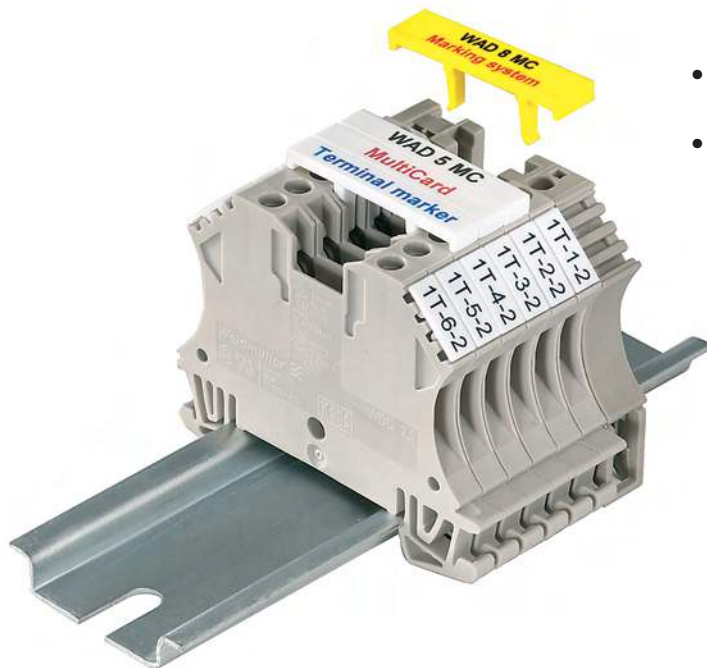

## Terminal marker WAD

# NEW

- Top-quality and resistant printing with PrintJet printer
- WAD marker and cover for the terminals of the W-series and end brackets WEW 35/2 and ZEW 35/2
- Available as neutral marker, custom printing or with lightning flash
- Fast and easy assembling