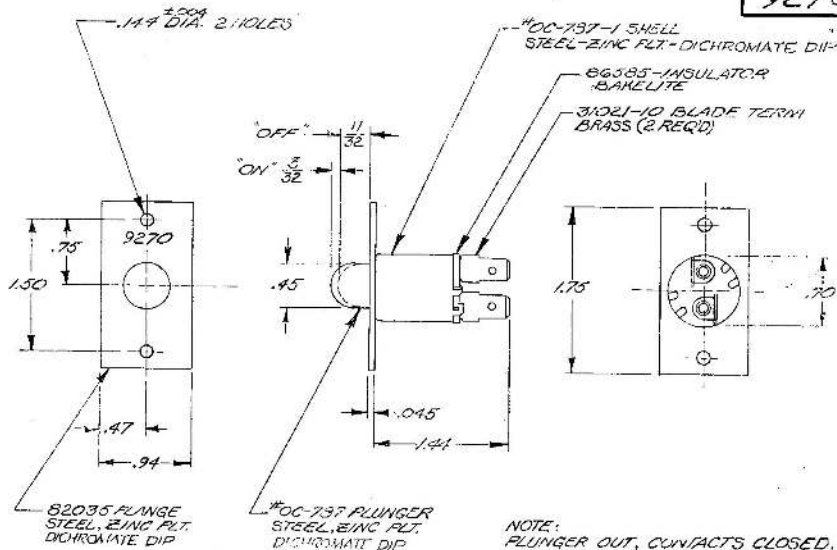

9270

VD-9001

Confidential Property of Cole Hersee

DO NOT SCALE

LET	WAS	DATE	BY	LET	WAS	DATE	BY	MATERIAL	DRAWN	CHECKED	APPROV.	SCALE	DATE DRAWN
								NOTED	EA	✓	RS	FULL	9-2-60
								FINISH NOTED	COLE-HERSEE COMPANY				DATE BLUEPRINT
								TOLERANCES	BOSTON, MASS. 02127, U.S.A.				
								FRACTIONAL $\pm .015$	CONTROL VALVE SWITCH				9270
								DECIMAL $\pm .010$					