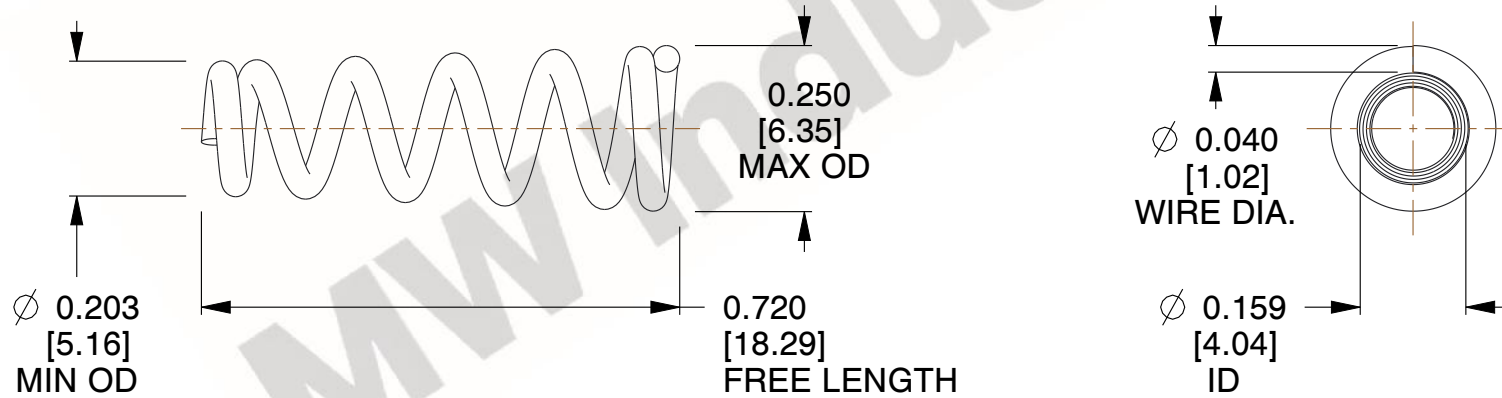

NOTES:

1. Material : Music Wire
2. Total Coils : 6.000
3. Solid Height : 0.450 (in)
4. Finish : ZINC
5. Ends : Closed
6. All Drawing Dimensions are in Inches [mm]

COMPONENT		TAPERED SPRINGS	
TA-2204CS		UNIT	
		INCH [mm]	
TAPERED SPRINGS		SHEET	
		1 of 1	

SCALE 3.460