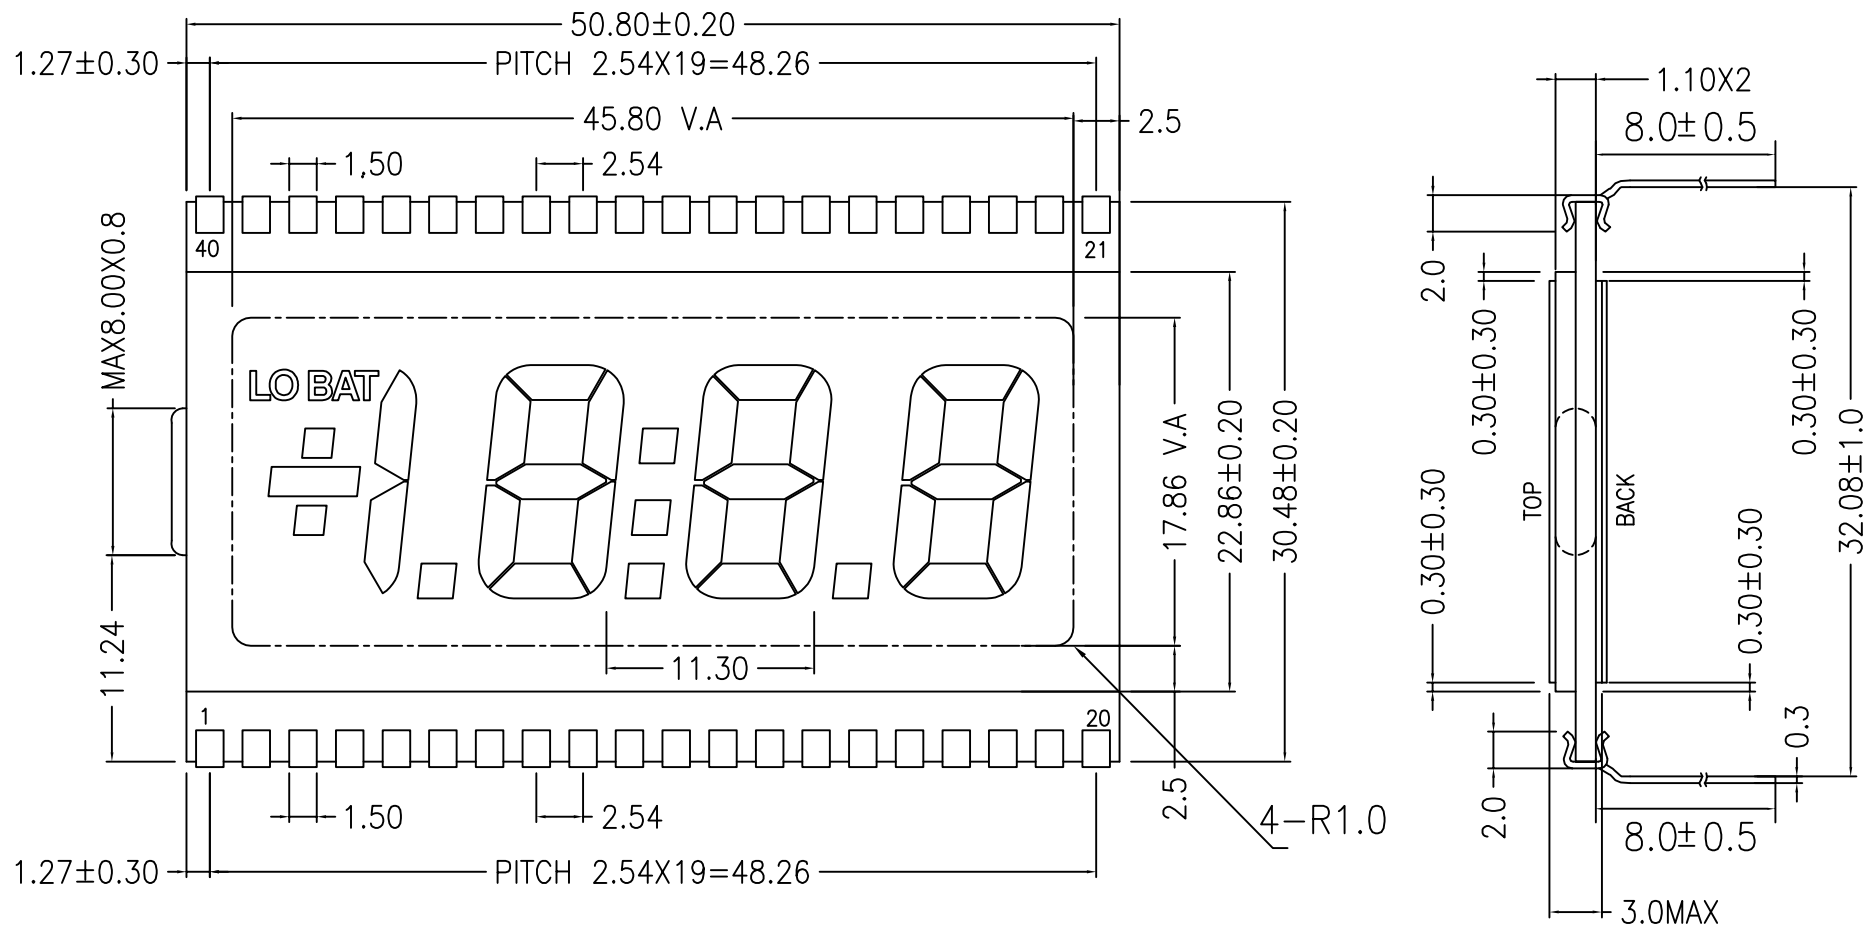

ORIENT DISPLAY

Your Total LCD Solution Provider

Specification for LCD Glass

JAZZ-EC-PMG

Revision A

JAZZ	3 1/2 Digit LCD Glass Panel
EC	Serial EC, Dimension 50.80 x 30.48 x 3.00 mm
P	Positive TN Mode
MG	Green Character on Gray Background
/	Reflective
/	6 o'clock Viewing Direction
/	Top: -20~+70°C; Tstr: -30~+80°C
/	No Backlight
/	RoHS Compliant
/	Pin Connection

NOTES:

- | | | | |
|--------------------|------------|--|----------|
| 1. LCD type: | TN | 6. Drive voltage: | 5.0V |
| 2. Display mode: | Positive | 7. Drive method: | STATIC |
| 3. Polarizer type: | Reflective | 8. Operating Temp: | -20~70°C |
| 4. Viewing Angle: | 6:00 | 9. Storage Temp: | -30~80°C |
| 5. Connector: | Pin | 10. Green Character on Gray Background | |

PART NUMBER:
JAZZ-EC-PMG

DATE:
2013/08/21

NO.	REVISION	DATE
1	INITIAL VERSION	2013/08/21

SCALE: NTS

UNITS: mm

SHEET 1 OF 2

PIN	SEG	PIN	SEG	PIN	SEG	PIN	SEG
1	BP	11	2C	21	4A	31	2F
2	TX	12	DP2	22	4F	32	2G
3	1BC	13	3E	23	4G	33	
4		14	3D	24	3B	34	
5		15	3C	25	3A	35	
6		16	DP3	26	3F	36	
7		17	4E	27	3G	37	
8	DP1	18	4D	28	COL	38	LO BAT
9	2E	19	4C	29	2B	39	TY
10	2D	20	4B	30	2A	40	BP