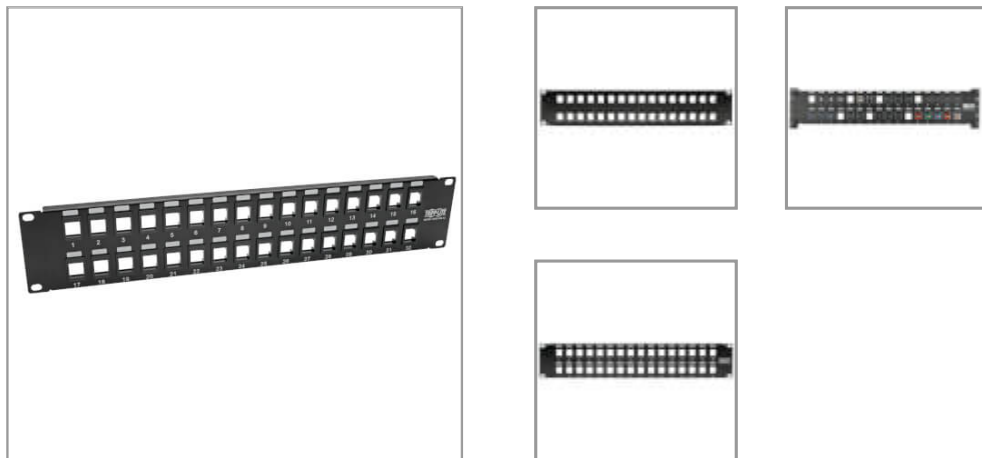

## 32-Port 2U Rack-Mount Unshielded Blank Keystone/Multimedia Patch Panel, RJ45 Ethernet, USB, HDMI, Cat5e/6

MODEL NUMBER: **N062-032-KJ**

Manages and organizes input and output cable connections in your network. Customizable solution for a variety of applications, including Ethernet, voice, audio/video and USB.

### Description

The N062-032-KJ 32-Port 2U Rack-Mount Unshielded Blank Keystone/Multimedia Patch Panel manages and organizes the cabling in your network. The 32 blank cutouts accommodate all keystone jacks, including RJ45 Ethernet, HDMI audio/video, voice and USB applications. Ports are clearly numbered to help you identify connections. Mounts easily into 2U of an EIA-standard 19-inch two-post rack or wall-mount rack enclosure. Made from heavy-duty cold-rolled steel. Grounding wire included.

### Features

**Manages and Organizes a Wide Variety of Cabling** 32 blank cutouts accommodate most keystone jacks in the market  
For use with RJ45 Ethernet, HDMI audio/video, voice, USB and other applications  
Ports are numbered for easy connection identification  
Heavy-duty cold-rolled steel construction

**Quick, Easy Installation** Mounts easily into 2U of EIA-standard 19 in. 2-post rack or wall-mount rack enclosure  
Includes grounding wire