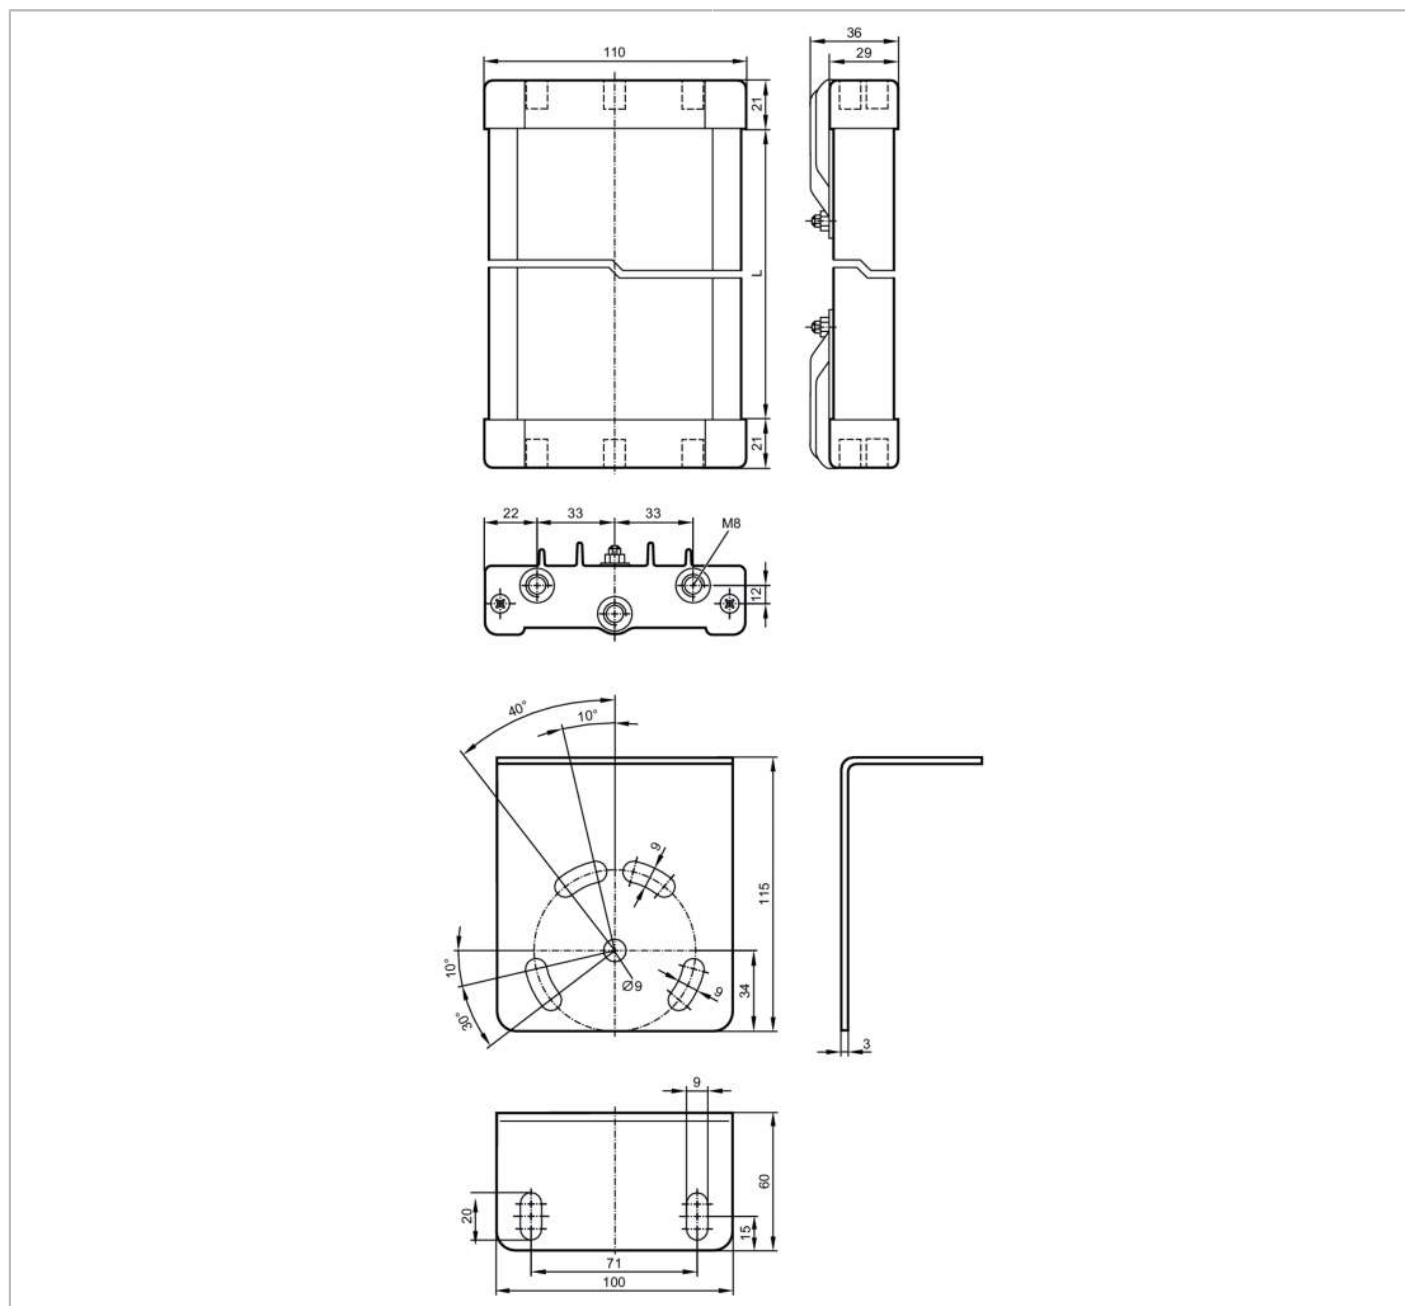

EY1004

Corner mirror for safety light grids

DEFLECTION MIRROR 715 LENGTH

Application	
Design	for safety light grids
Operating conditions	
Ambient temperature	[°C] -10...55
Mechanical data	
Weight	[g] 4070
Materials	aluminium epoxy-powder coated; plastics; Accessories: steel galvanised
Length	[mm] 715
Accessories	
Items supplied	screws: 4 x M8 hexagon nuts: 4 x M8 washers: 4

EY1004

Corner mirror for safety light grids

DEFLECTION MIRROR 715 LENGTH

Remarks

Pack quantity

1 pcs.