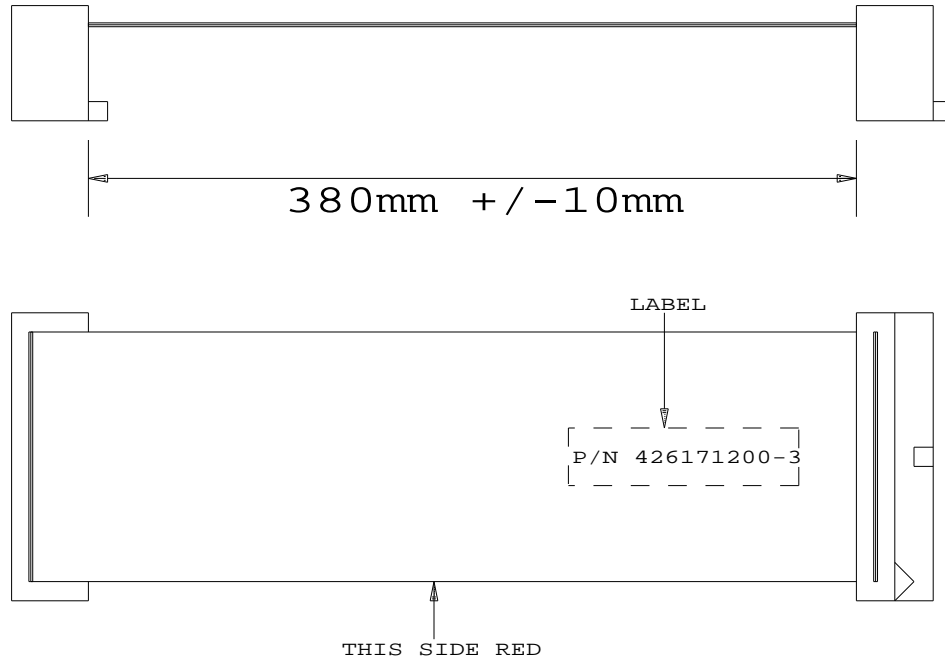

REMARK: CONNECTORS SHOULD BE PROTECTED WITH BUBBLE BAG
(EACH SUB-PACKING)

CONNECTOR : IDC CONNECTOR 2 X 10PIN, 2MM PITCH
 WIRE : UL2651, 20WAY, PITCH = 1MM
 COLOR : PIN 1 RED IN COLOR

RoHS
COMPLIANCE

P/N 426171200-3
 1MM PITCH RIBBON CABLE, 380MM

DIGITAL VIEW LTD. COPYRIGHT 2009, ALL RIGHTS RESERVED CONFIDENTIAL DRAWN BY: VICTOR NG		
Title IMM PITCH RIBBON CABLE		
Size	Document Number	REV
A	(... \DV \DV_CABLE \C6171200.SCH)	00
Date:	March 10, 2009	Sheet 1 of 1