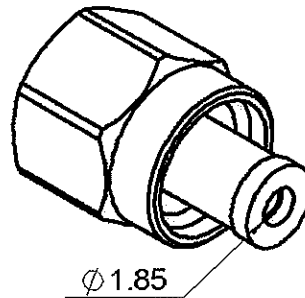

SOLDERING POSITIONER (BODY)
FOR FEMALE SMA - CABLE .085

R282.744.010

Series : OUT

TO BE USED WITH ASSEMBLY JIG : R282.740.000

Issue : 0044 A

In the effort to improve our products, we reserve the right to make changes judged to be necessary.