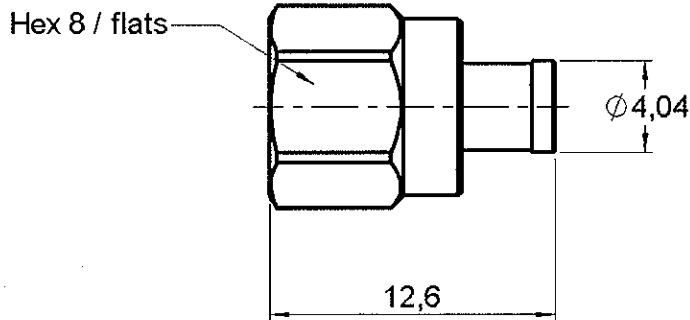

SOLDERING POSITIONER (BODY)
FOR FEMALE SMA - CABLE .085

R282.744.010

Series : OUT

TO BE USED WITH ASSEMBLY JIG : R282.740.000

Issue : 0044 A

In the effort to improve our products, we reserve the right to make changes judged to be necessary.