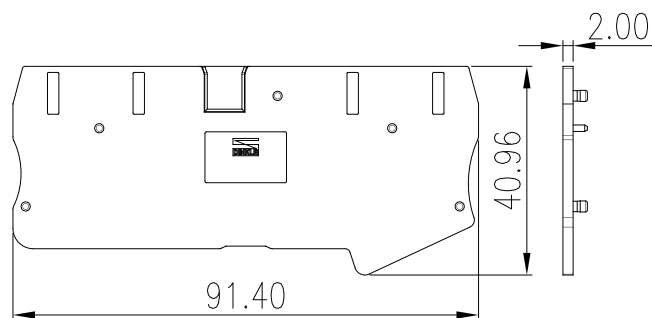

DP6C-TR

DIN Rail Terminal Blocks > Accessories

Specification

Product description	End cover
Color	Grey(default)
Material	PA
Inflammability class	UL94-V0
Compatible products	DP6-TR
Package	50 pcs / box