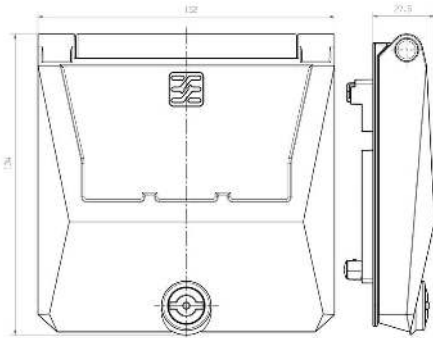

Klingenbergstraße 26

D-32758 Detmold

Germany

www.weidmueller.com

Technical data

Dimensions and weights

Depth	27.5 mm	Depth (inches)	1.083 inch
Height	134 mm	Height (inches)	5.276 inch
Width	132 mm	Width (inches)	5.197 inch
Wall thickness, min.	1 mm	Wall thickness, max.	5 mm
Net weight	806,444 g		

IE-FC-DFM-KEY

Weidmüller Interface GmbH & Co. KG
Klingenbergstraße 26
D-32758 Detmold
Germany

www.weidmueller.com

Drawings

Dimensioned drawing

Unit: mm

Installation cut-out

Unit: mm

Dimensioned drawing

Unit: in

Installation cut-out

Unit: in