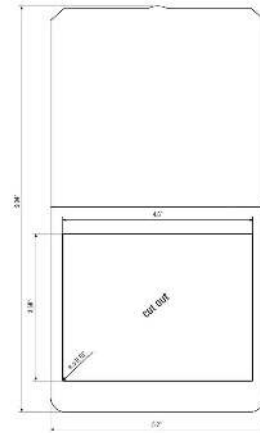

Klingenbergstraße 26

D-32758 Detmold

Germany

www.weidmueller.com

Technical data

Dimensions and weights

Depth	27.5 mm	Depth (inches)	1.083 inch
Height	134 mm	Height (inches)	5.276 inch
Width	132 mm	Width (inches)	5.197 inch
Wall thickness, min.	1 mm	Wall thickness, max.	5 mm
Net weight	806,444 g		

IE-FC-DFM-KEY

Weidmüller Interface GmbH & Co. KG
Klingenbergstraße 26
D-32758 Detmold
Germany

www.weidmueller.com

Drawings

Dimensioned drawing

Unit: mm

Installation cut-out

Unit: mm

Dimensioned drawing

Unit: in

Installation cut-out

Unit: in