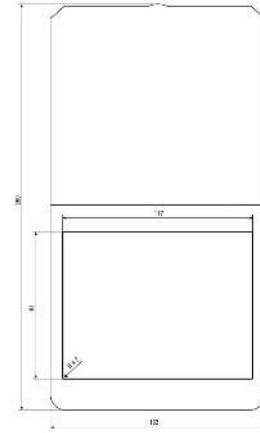

Klingenbergstraße 26

D-32758 Detmold

Germany

www.weidmueller.com

Technical data

Dimensions and weights

Depth	27.5 mm	Depth (inches)	1.083 inch
Height	134 mm	Height (inches)	5.276 inch
Width	132 mm	Width (inches)	5.197 inch
Wall thickness, min.	1 mm	Wall thickness, max.	5 mm
Net weight	806,444 g		

IE-FC-DFM-KEY

Weidmüller Interface GmbH & Co. KG
Klingenbergstraße 26
D-32758 Detmold
Germany

www.weidmueller.com

Drawings

Dimensioned drawing

Unit: mm

Installation cut-out

Unit: mm

Dimensioned drawing

Unit: in

Installation cut-out

Unit: in