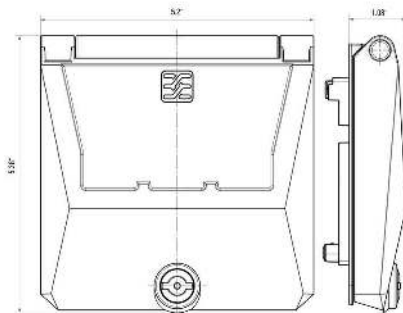

Klingenbergstraße 26

D-32758 Detmold

Germany

www.weidmueller.com

Technical data

Dimensions and weights

Depth	27.5 mm	Depth (inches)	1.083 inch
Height	134 mm	Height (inches)	5.276 inch
Width	132 mm	Width (inches)	5.197 inch
Wall thickness, min.	1 mm	Wall thickness, max.	5 mm
Net weight	806,444 g		

IE-FC-DFM-KEY

Weidmüller Interface GmbH & Co. KG
Klingenbergstraße 26
D-32758 Detmold
Germany

www.weidmueller.com

Drawings

Dimensioned drawing

Unit: mm

Installation cut-out

Unit: mm

Dimensioned drawing

Unit: in

Installation cut-out

Unit: in