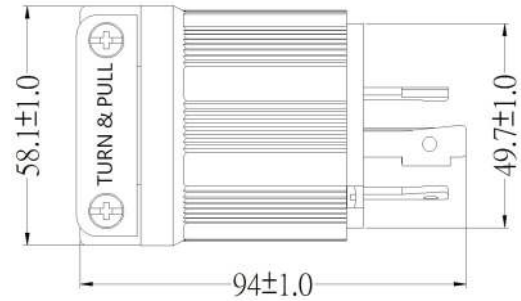

### Technical Datasheet

Product Specifications	
Product Item	Twist-Lock Plug
Wiring Scheme	3 Pole, 4 Wire Grounding
Amperage	30A
Voltage	125/250V AC
NEMA Configuration	L14-30P
Color	Black
Blade Holder Material	Gray Polycarbonate
Terminal Retainer Material	Clear Polycarbonate
Housing Material	Black Nylon
Cord Clamp Material	Black Nylon
Blade Material	Brass
Terminal Screw Material	#10-32 solid brass
Ground Screw Material	#10-32 solid brass (Green)
Listings	UL/cUL E237606