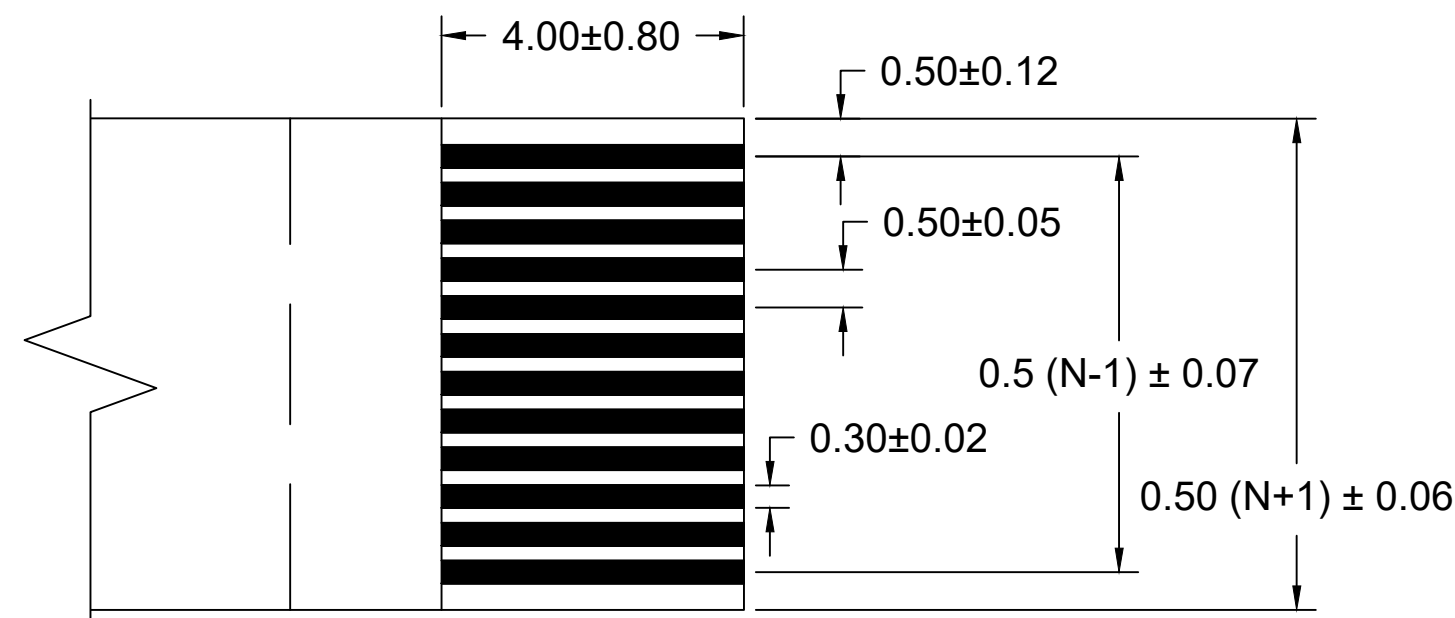

END TAIL DETAIL
SCALE 10:1

NOTES:

1. NO PRINTING ON JUMPER CABLE UNLESS OTHERWISE SPECIFIED. IF PRINTING IS REQUIRED, THEN IT WOULD BE CONSIDERED A SPECIAL JUMPER CABLE.

THIS DRAWING CONTAINS INFORMATION THAT IS PROPRIETARY TO MOLEX ELECTRONIC TECHNOLOGIES, LLC AND SHOULD NOT BE USED WITHOUT WRITTEN PERMISSION

DIMENSION UNITS		SCALE		CURRENT REV DESC: DRAWING CORRECTION											
MM		NA													
GENERAL TOLERANCES (UNLESS SPECIFIED)						EC NO: 728054		0.50MM CENTER FLAT FLEX CABLE (FFC) (EXTRA FLEXIBLE, 105°C, SN PLATED) SALES DRAWING							
		mm	INCH												
4 PLACES	±----	±----					DRWN: DIEGOG7		2022/11/10						
3 PLACES	±----	±----					CHK'D: JSMITH11		2022/11/14						
2 PLACES	±----	±----					APPR: JSMITH11		2022/11/14						
1 PLACE	±----	±----					INITIAL REVISION:								
0 PLACES	±----	±----					DRWN: JLWOLFSB		2011/10/27						
ANGULAR TOL ± 0.5 °			THIRD ANGLE PROJECTION		DRAWING		SERIES		DOCUMENT NUMBER		DOC TYPE	DOC PART	REVISION		
					C-SIZE		15166		SD-15166-001		PSD	001	B		
DOCUMENT STATUS		P1		RELEASE DATE		2022/11/14		14:34:44		MATERIAL NUMBER		CUSTOMER		SHEET NUMBER	
										SEE CHART		GENERAL MARKET		2 OF 2