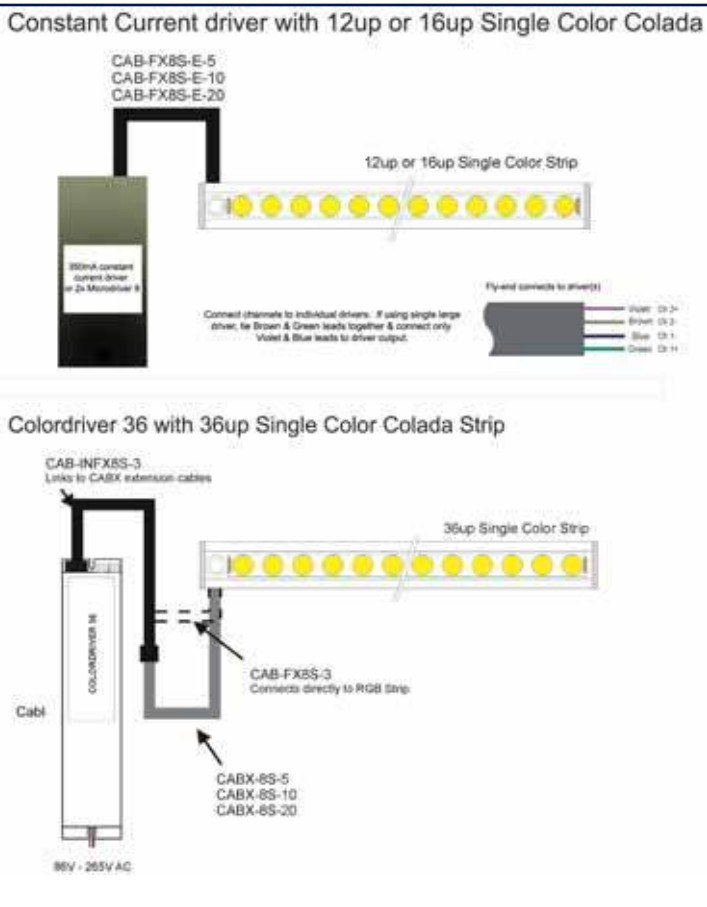

Length = 425mm, 615mm, or 1190mm
[16.73", 24.21", 46.85"]

APPLICATIONS

- ▲ Wall washing
- ▲ Exterior lighting
- ▲ Entertainment lighting
- ▲ Retail lighting

MATERIALS/FINISH

- ▲ Black or silver anodized alluminum construction
- ▲ Rugged lens
- ▲ Optional encapsulated potted unit for IP67 applications
- ▲ IP67 rated “Buccaneer” plug system

PART NUMBERS

Finish (A)

- S = Silver
- B = Black

Length (BBBB)

Length (mm)	# of LEDs	Power Consumption (watts)
425	12	14.4
615	16	19.2
1190	36	43.2

LED Color (CC)

- W = Cool White
- WW = Warm White
- R = Red
- G = Green
- B = Blue
- A = Amber

Tel: (1) 732-919-3119 • Fax: (1) 732-751-5778 • www.dialight.com

Dialight reserves the right to make changes at any time in order to supply the best product possible.

MDEXLUMCOLADA_A

CABLES & ACCESORIES

	Accessory Code	Description
**	CAB-FX8S-E-5	5 Meter Cable links drivers to 12 up / 16 up Single Color LED Strip
**	CAB-FX8S-E-10	10 Meter Cable links drivers to 12 up / 16 up Single Color LED Strip
**	CAB-FX8S-E-20	20 Meter Cable links drivers to 12 up / 16 up Single Color LED Strip
***	CAB-INF8S-3	3 Meter Cable links Colordriver to Extension Cables (CABX)
***	CAB-FX8S-3	3 Meter Cable links Colordriver to RGB or 36 up Single Color LED Strip
***	CABX-8S-8P-5	5 Meter Extension Cable
***	CABX-8S-8P-10	10 Meter Extension Cable
***	CABX-8S-8P-20	20 Meter Extension Cable
/	BRKT-STD	Low Profile - Small Bracket (Pairs) Stainless

** For use with CD425 or CD615
 *** For use with CD1190

WIRING INFORMATION

DIMENSIONS

PHOTOMETRIC DATA

IES 32 formatted files available upon request

Dialight reserves the right to make changes at any time in order to supply the best product possible.