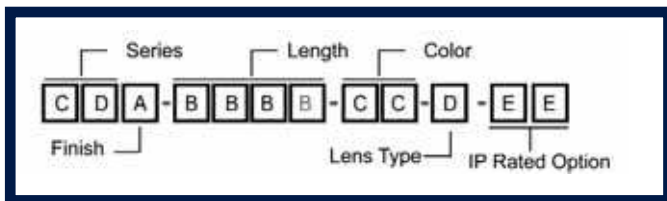

PART NUMBERS

Finish (A)

- S = Silver
- B = Black

Length (BBBB)

Length (mm)	# of LEDs	Power Consumption (watts)
425	12	14.4
615	16	19.2
1190	36	43.2

LED Color (CC)

- W = Cool White
- WW = Warm White
- R = Red
- G = Green
- B = Blue
- A = Amber