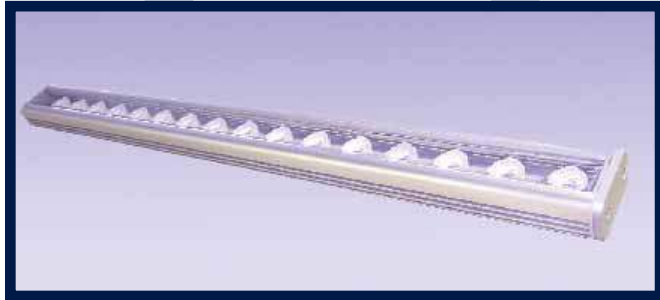

Dialight Lumidrive

COLADA

UL Pending
Patents Pending

FEATURES / BENEFITS

- ▲ Variety of LED colors & optical patterns available
- ▲ Slim Design
- ▲ IP67 rated option for “wet location” use
- ▲ UV & IR safe
- ▲ 50,000 hour life
- ▲ Low power consumption

OPERATING CONDITIONS

- ▲ Ambient temperature = -20 to +45°C
- ▲ CD425 or CD615 requires 1 or 2 350mA max constant current driver(s)
- ▲ CD1190 requires CDU-L-3-35-DMX driver

MECHANICAL DIMENSIONS

28mm X 50mm X Length
[1.10" X 1.97" X Length]

Length = 425mm, 615mm, or 1190mm
[16.73", 24.21", 46.85"]

APPLICATIONS

- ▲ Wall washing
- ▲ Exterior lighting
- ▲ Entertainment lighting
- ▲ Retail lighting

MATERIALS/FINISH

- ▲ Black or silver anodized alluminum construction
- ▲ Rugged lens
- ▲ Optional encapsulated potted unit for IP67 applications
- ▲ IP67 rated “Buccaneer” plug system

PART NUMBERS

Finish (A)

- S = Silver
- B = Black

Length (BBBB)

Length (mm)	# of LEDs	Power Consumption (watts)
425	12	14.4
615	16	19.2
1190	36	43.2

LED Color (CC)

- W = Cool White
- WW = Warm White
- R = Red
- G = Green
- B = Blue
- A = Amber