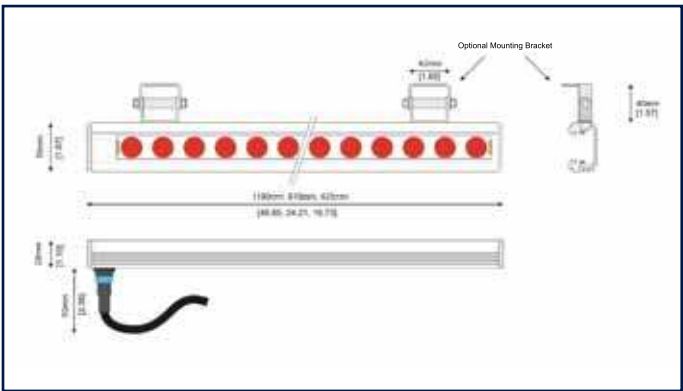

DIMENSIONS

PHOTOMETRIC DATA

IES 32 formatted files available upon request

Dialight reserves the right to make changes at any time in order to supply the best product possible.

Dialight Corporation
1501 Route 34 South • Farmingdale, NJ 07727 USA
Tel: (1) 732-919-3119 • Fax: (1) 732-751-5778 • www.dialight.com