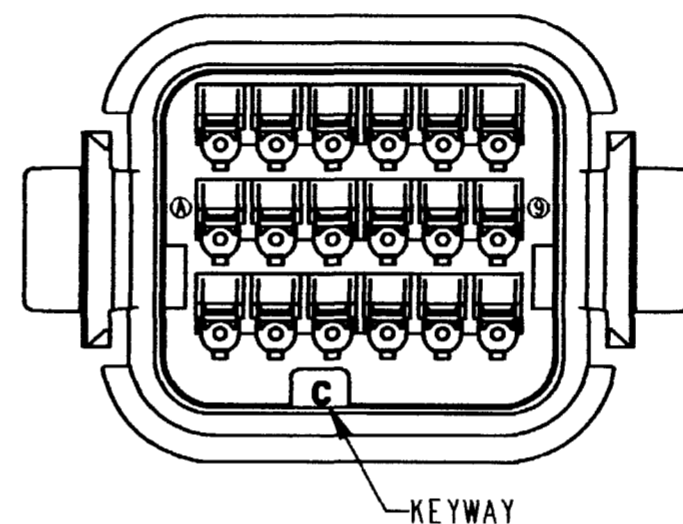

SIGNATURE & DATE		PLUG 18 CONTACTS, SIZE 16 KEYS A,B,C & D "E" SEAL DTV SERIES ENVELOPE	CP EPI68	MATL. CODE	
DR	D. MEYER 05-15-06		The Deutch Company DEUTSCH I.P.D. 3850 INDUSTRIAL AVE. HEMET, CALIF. 92545		
CHK	<i>[Signature]</i> 5/15/06		B	DTVO6-18S*-C015	
PE	<i>[Signature]</i> 5/15/06			DWG SIZE	11139
APPD	<i>[Signature]</i> 5-16-06		SHEET 1 OF 2		
SCALE	NONE	WT			

REV NC	DTV06-18S*-C015	REVISIONS			
		SYM	DESCRIPTION	DATE	APPROVED
		NC	SEE SHEET 1	5-16-06	RDR

DTV06-18SA-C015
KEY ARRANGEMENT -A-
COLOR: GREY

DTV06-18SB-C015
KEY ARRANGEMENT -B-
COLOR: BLACK

DTV06-18SC-C015
KEY ARRANGEMENT -C-
COLOR: GREEN

DTV06-18SD-C015
KEY ARRANGEMENT -D-
COLOR: BROWN

NOTES:

SIGNATURE & DATE		PLUG 18 CONTACTS, SIZE 16 KEYS A,B,C & D "E" SEAL DTV SERIES ENVELOPE	CP EPI68	MATL. CODE	
DR	D. MEYER 05-15-06		The Deutsch Company DEUTSCH I.P.D. 3850 INDUSTRIAL AVE. HEMET, CALIF. 92545		
CHK	<i>[Signature]</i> 5/15/06		B DTV06-18S*-C015	DWG SIZE	CODE 11139
PE	<i>[Signature]</i> 5/15/06			SHEET 2 OF 2	
APPD	R. Reed 5-16-06				
SCALE	NONE	WT			