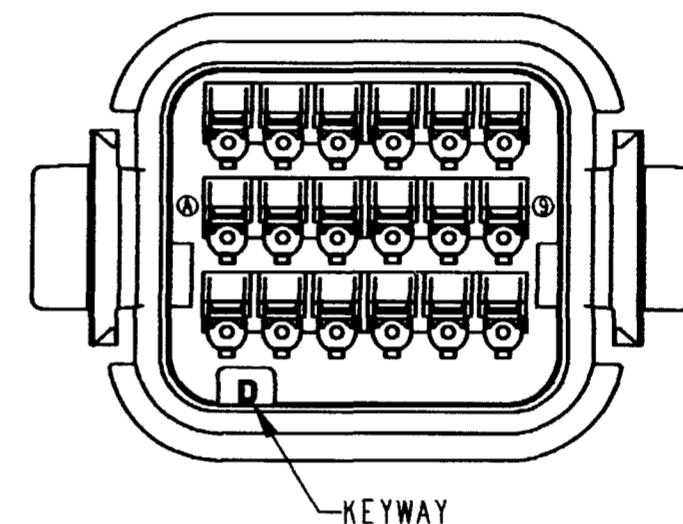

REV NC	DTV06-18S*-C015	REVISIONS			
		SYM	DESCRIPTION	DATE	APPROVED
		NC	SEE SHEET 1	5-16-06	RDR

DTV06-18SA-C015
KEY ARRANGEMENT -A-
COLOR: GREY

DTV06-18SB-C015
KEY ARRANGEMENT -B-
COLOR: BLACK

DTV06-18SC-C015
KEY ARRANGEMENT -C-
COLOR: GREEN

DTV06-18SD-C015
KEY ARRANGEMENT -D-
COLOR: BROWN

NOTES:

SIGNATURE & DATE		PLUG 18 CONTACTS, SIZE 16 KEYS A,B,C & D "E" SEAL DTV SERIES ENVELOPE	CP EPI68	MATL. CODE	
DR	D. MEYER 05-15-06		The Deutsch Company DEUTSCH I.P.D. 3850 INDUSTRIAL AVE. HEMET, CALIF. 92545		
CHK	<i>[Signature]</i> 5/15/06		B DTV06-18S*-C015	DWG SIZE	CODE 11139
PE	<i>[Signature]</i> 5/15/06			SHEET 2 OF 2	
APPD	R. Reed 5-16-06				
SCALE	NONE	WT			