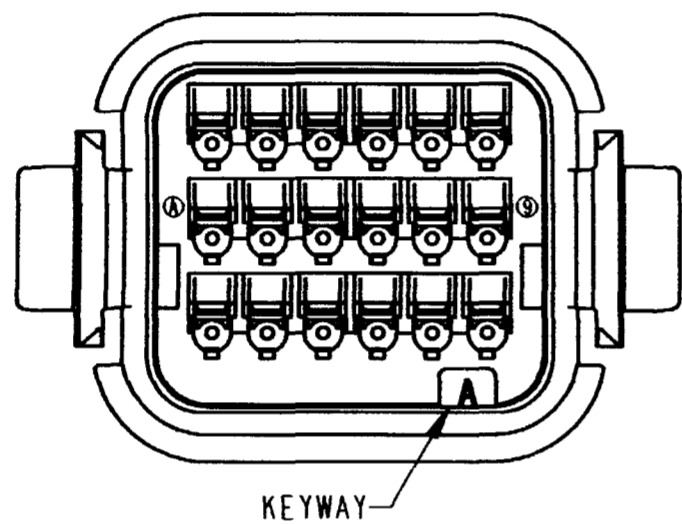

REV
NC DTVO6-18S*-C015

REVISIONS			
SYM	DESCRIPTION	DATE	APPROVED
NC	NEW RELEASE PER E.O. P19252	5-16-06	RDR

CONTACT SIZE	MIN. INSUL. O.D.	MAX. INSUL. O.D.	WIRE RANGE [mm ²] REF ONLY
16	.053 [1.35]	.120 [3.05]	14-20 AWG [2.0-0.5]

- 6. MATERIAL: HOUSING: PLASTIC; GROMMET: RUBBER.
 - 5. THIS PLUG MATES WITH DTVO2-18P*--**** RECEPTACLE. (* = A,B,C,D KEYS; **** = ALL MODIFICATIONS.) CONSULT FACTORY FOR MODS.
 - 4. FOR CONTACT AND WIRE PERFORMANCE AND APPLICATION CHARACTERISTICS, SEE ENVELOPE DRAWINGS 0425-015-0000.
 - 3. ITEMS SOLD SEPERATELY: SECONDARY WEDGE LOCK WV-18S
 - 2. DIMENSION TOLERANCE: ±.025 [0.64]
 - 1. ALL DIMENSIONS ARE INCHES [mm].
- NOTES: UNLESS OTHERWISE SPECIFIED

- 9. PART MODIFICATION: "E" SEAL GROMMET.
- 8. DATE CODE: MONTH IS REPRESENTED BY SEQUENTIAL ALPHA CHARACTERS. EX: A = JANUARY; YEAR IS REPRESENTED BY LAST NUMERICAL DIGIT. EX: 9 = 2009
- 7. SEE SHEET 2 FOR OTHER KEY ARRANGEMENTS.

REV NC	DTV06-18S*-C015	REVISIONS			
		SYM	DESCRIPTION	DATE	APPROVED
		NC	SEE SHEET 1	5-16-06	RDR

DTV06-18SA-C015
KEY ARRANGEMENT -A-
COLOR: GREY

DTV06-18SB-C015
KEY ARRANGEMENT -B-
COLOR: BLACK

DTV06-18SC-C015
KEY ARRANGEMENT -C-
COLOR: GREEN