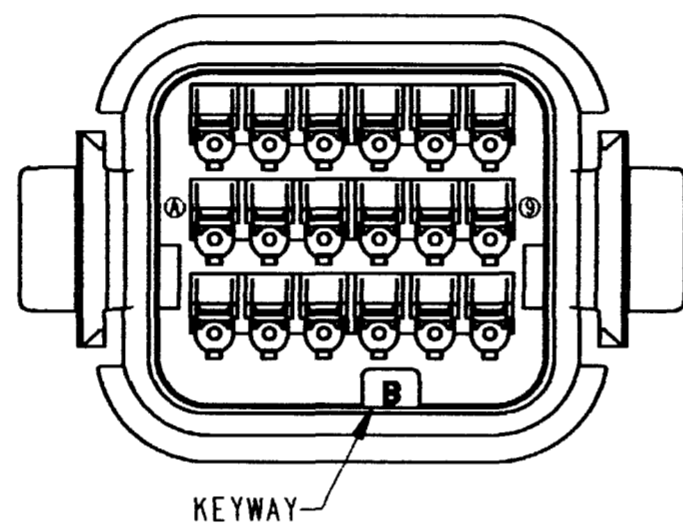

DTV06-18SB-C015
KEY ARRANGEMENT -B-
COLOR: BLACK