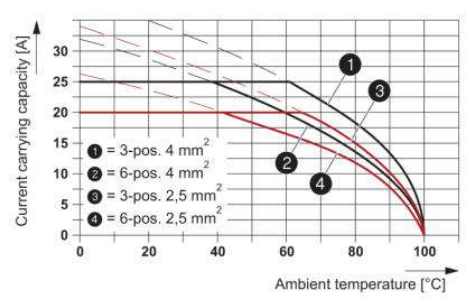

Accessories

Item	Designation	Description
Bridges		
0201155	EB 2- 6	Insertion bridge, Number of positions: 2, Color: gray

Marking		
3040588	PC	Keying star, Length: 3 mm, Width: 3 mm, Height: 6 mm, Color: red

Diagrams/Drawings

Diagram

Derating diagram