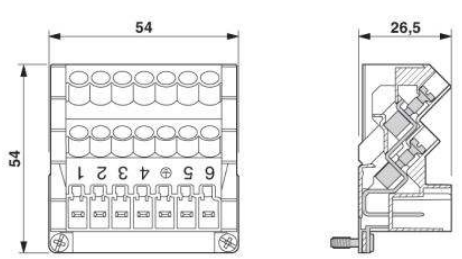

Certificates / Approvals

Certification

CUL, UL, VDE-PZI

Accessories

Item	Designation	Description
Bridges		
0201155	EB 2- 6	Insertion bridge, Number of positions: 2, Color: gray

Marking		
3040588	PC	Keying star, Length: 3 mm, Width: 3 mm, Height: 6 mm, Color: red

Diagrams/Drawings

Diagram

Derating diagram

Dimensioned drawing

Dimensional drawing

Address

PHOENIX CONTACT Inc., USA
586 Fulling Mill Road
Middletown, PA 17057, USA
Phone (800) 888-7388
Fax (717) 944-1625
<http://www.phoenixcon.com>