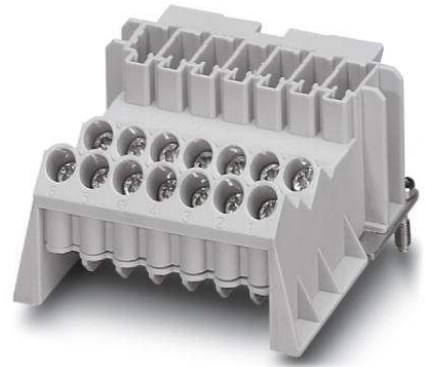

DC-B 6-IBT-7X4-UT

Order No.: 1581065

<http://eshop.phoenixcontact.de/phoenix/treeViewClick.do?UID=1581065>DUPLICON T-box contact insert 6 x 4 mm² + PE with 2 screw
connections per position, type B6**Commercial data**

Certificates / Approvals

Certification

CUL, UL, VDE-PZI

Accessories

Item	Designation	Description
Bridges		
0201155	EB 2- 6	Insertion bridge, Number of positions: 2, Color: gray

Marking		
3040588	PC	Keying star, Length: 3 mm, Width: 3 mm, Height: 6 mm, Color: red