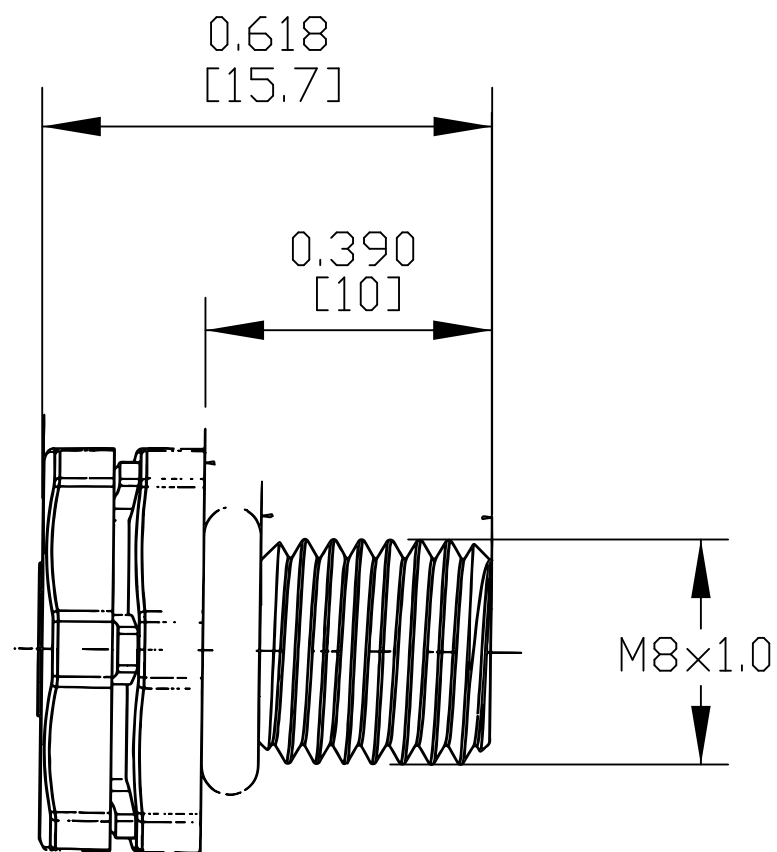

PART NAME

M8 X 1.0 VENT PLUG, BLACK, WITH O-RING WASHER

PART No.

IPV-67801-B

REV. DATE

5/29/19

DRAWING FOR REFERENCE
 WE RESERVE THE RIGHT TO MAKE CHANGES TO OUR
 STANDARD PRODUCTS. PLEASE CONSULT WITH BUD INDUSTRIES
 PRIOR TO USING THIS DRAWING FOR DESIGN PURPOSE.

- NOTES:
- 1- BODY MATERIAL - PC (IP67)
 MEMBRANE MATERIAL - e-PTFE
 O-RING WASHER MATERIAL - SILICONE
 - 2- FINISH - BLACK
 - 3- DIMENSIONS ARE INCH
 [MM]