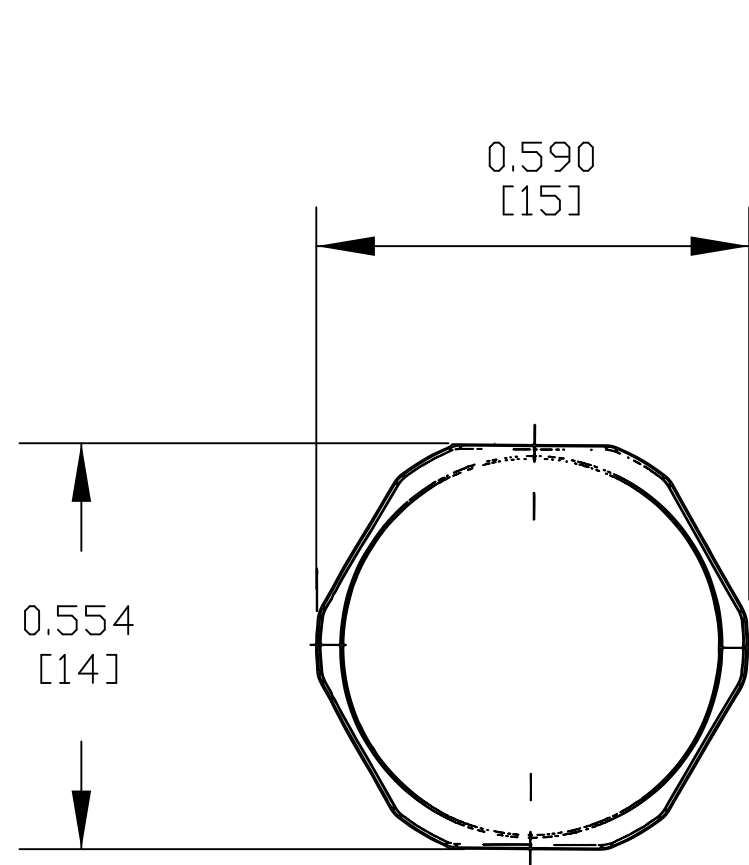

PART NAME

M8 X 1.0 VENT PLUG, BLACK, WITH O-RING WASHER

PART No.

IPV-67801-B

REV. DATE

5/29/19

DRAWING FOR REFERENCE
 WE RESERVE THE RIGHT TO MAKE CHANGES TO OUR
 STANDARD PRODUCTS. PLEASE CONSULT WITH BUD INDUSTRIES
 PRIOR TO USING THIS DRAWING FOR DESIGN PURPOSE.

- NOTES:
- 1- BODY MATERIAL - PC (IP67)
 MEMBRANE MATERIAL - e-PTFE
 O-RING WASHER MATERIAL - SILICONE
 - 2- FINISH - BLACK
 - 3- DIMENSIONS ARE INCH
 [MM]