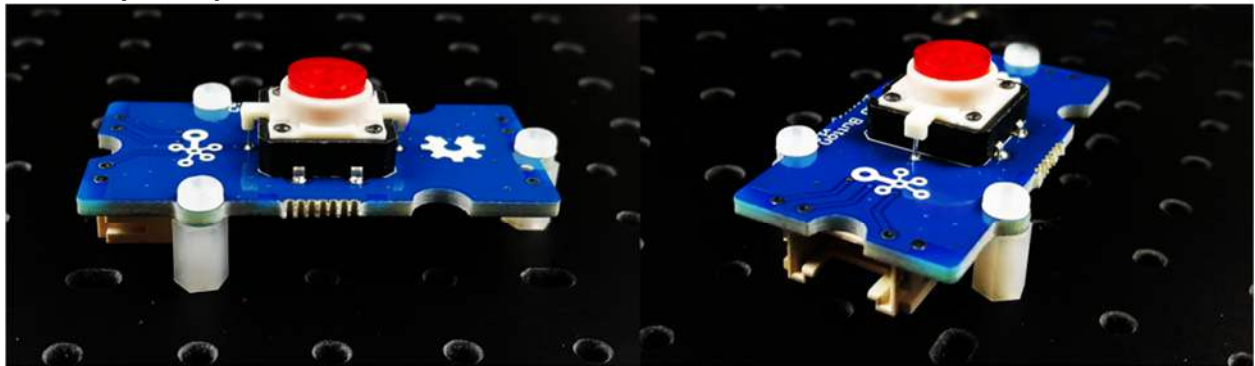

Grove - Screw&Nut Pack (20 Sets)

SKU 114020101

The Grove - Screw&Nut Pack (20 Sets) is used for the mounting of the Grove module.

Part List:

PM2.0xH5.0mm-Nylon-White Screw x 20

M2.0xH6.0mm-Nylon-White Nut x10

M2.0xH10.0mm-Nylon-White Nut x10

Dimension (Unit mm)

Screw

6.0mm Nut

10.0mm Nut

Assembly example

6.0mm Nut

10.0mm Nut