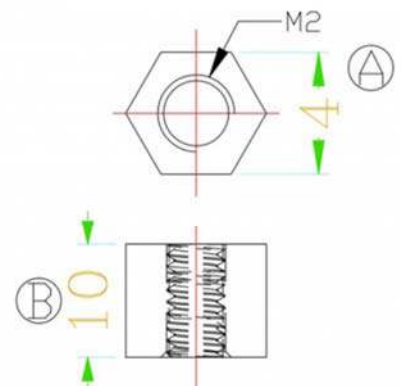

Grove - Screw&Nut Pack (20 Sets)

SKU 114020101

The Grove - Screw&Nut Pack (20 Sets) is used for the mounting of the Grove module.

Part List:

PM2.0xH5.0mm-Nylon-White Screw x 20

M2.0xH6.0mm-Nylon-White Nut x10

M2.0xH10.0mm-Nylon-White Nut x10

Dimension (Unit mm)

Screw

6.0mm Nut

10.0mm Nut

Assembly example

6.0mm Nut

10.0mm Nut