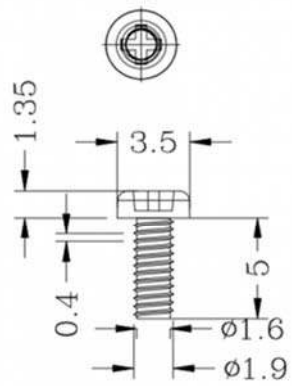

Grove - Screw&Nut Pack (20 Sets)

SKU 114020101

The Grove - Screw&Nut Pack (20 Sets) is used for the mounting of the Grove module.

Part List:

PM2.0xH5.0mm-Nylon-White Screw x 20

M2.0xH6.0mm-Nylon-White Nut x10

M2.0xH10.0mm-Nylon-White Nut x10

Dimension (Unit mm)

Screw

6.0mm Nut

10.0mm Nut

Assembly example

6.0mm Nut

10.0mm Nut