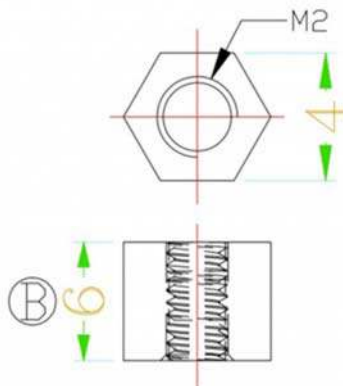

Grove - Screw&Nut Pack (20 Sets)

SKU 114020101

The Grove - Screw&Nut Pack (20 Sets) is used for the mounting of the Grove module.

Part List:

PM2.0xH5.0mm-Nylon-White Screw x 20

M2.0xH6.0mm-Nylon-White Nut x10

M2.0xH10.0mm-Nylon-White Nut x10

Dimension (Unit mm)

Screw

6.0mm Nut

10.0mm Nut

Assembly example

6.0mm Nut

10.0mm Nut