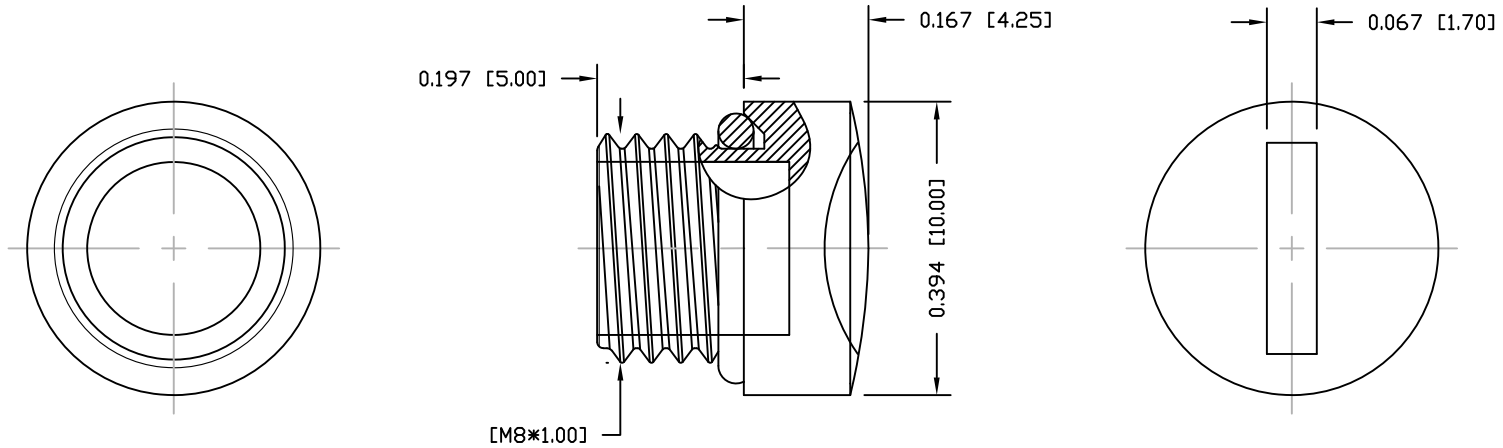

DESCRIPTION: M8 FEMALE DUST COVER

NOTE:

MATERIAL:

BRASS

O-RING:

NBR

FINISH:

NICKEL 100µ"