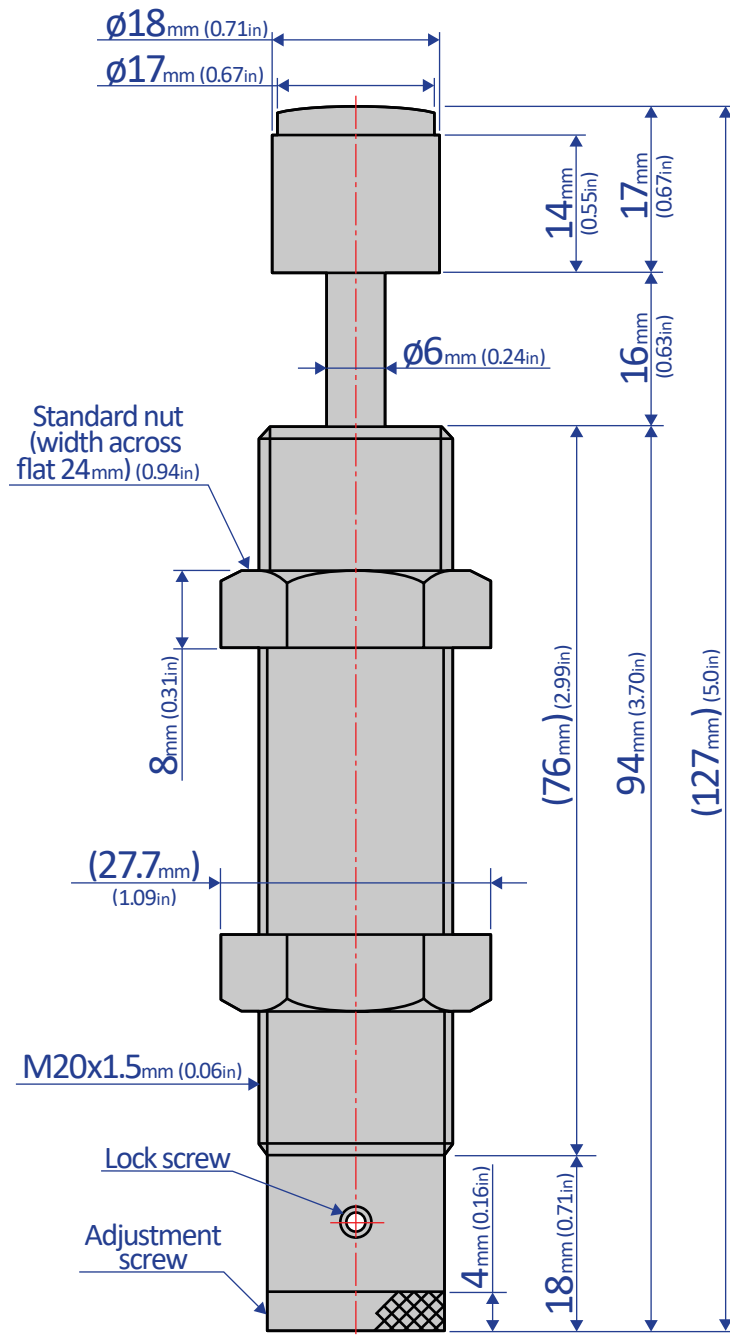

FA-2016EB-C

SHOCK ABSORBER - ADJUSTABLE

Bansbach
easylift[®]

Vest Drive • Melbourne, Florida 32904
www.easylift.com • www.damper.net