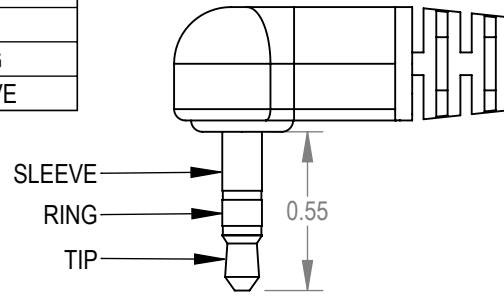

WIRING TABLE		
PLUG 1	CONDUCTOR	PLUG 2
TIP	BLACK	TIP
RING	WHITE	RING
SLEEVE	GREEN	SLEEVE

NOTE FOR CABLE:
 NUMBER OF CONDUCTORS: 3
 CONDUCTOR AWG: 24 AWG
 WORKING VOLTAGE: 300V
 TEMPERATURE RANGE: -20° THRU 80 °C
 SHIELDING: PAPER
 JACKET: PVC
 INSULATION: PVC
 STYLE: UL 2464
 CABLE OD: 5.1 ±2.5MM
 COLOR: GREY

NOTE FOR PLUGS:
 MATERIAL: PVC
 COLOR: GREY

PACKAGE: INDIVIDUAL PE BAG

ROHS COMPLAINT

ALL DIMENSIONS ARE IN INCHES TOLERANCES UNLESS SPECIFIED X.X ±.020 X.XX ±.010 X.XXX ±.005 > ±1°	DRAWN BY BMN	THIS DOCUMENT IS CONFIDENTIAL AND IS THE SOLE PROPERTY OF CREST ELECTRONICS, INC. ANY REPRODUCTION IN PART OR WHOLE WITHOUT WRITTEN PERMISSION IS PROHIBITED		
	DATE 07/26/17			
	APPROVED BY BMN			
	DATE 07/26/17	SIZE A	DWG. NO. 3838QS-ND	REV. 01
THIRD ANGLE PROJECTION 	SCALE: NTS	SHEET 1 OF 1		