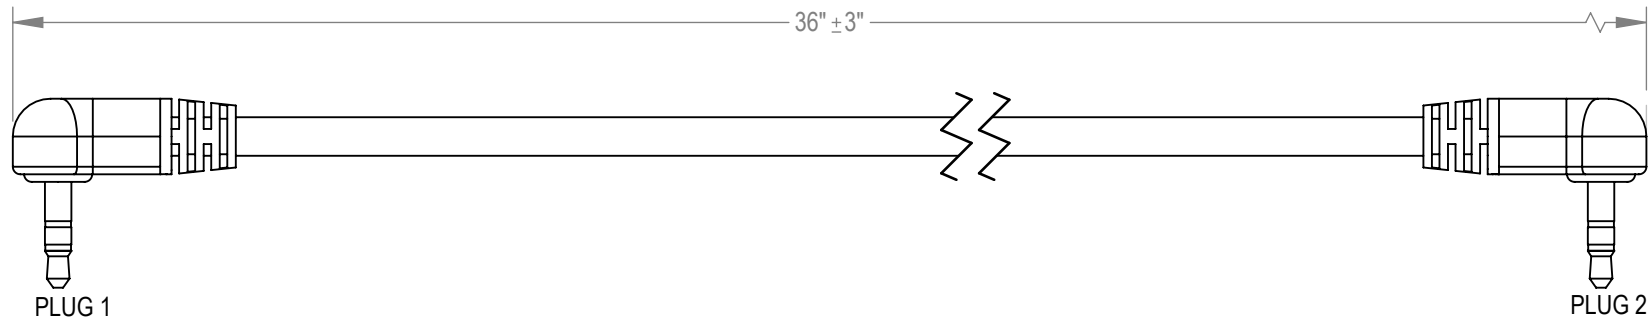

WIRING TABLE		
PLUG 1	CONDUCTOR	PLUG 2
TIP	BLACK	TIP
RING	WHITE	RING
SLEEVE	GREEN	SLEEVE

NOTE FOR CABLE:
 NUMBER OF CONDUCTORS: 3
 CONDUCTOR AWG: 24 AWG
 WORKING VOLTAGE: 300V
 TEMPERATURE RANGE: -20° THRU 80 °C
 SHIELDING: PAPER
 JACKET: PVC
 INSULATION: PVC
 STYLE: UL 2464
 CABLE OD: 5.1 ±2.5MM
 COLOR: GREY

NOTE FOR PLUGS:
 MATERIAL: PVC
 COLOR: GREY

PACKAGE: INDIVIDUAL PE BAG

ROHS COMPLAINT

ALL DIMENSIONS ARE IN INCHES TOLERANCES UNLESS SPECIFIED X.X ±.020 X.XX ±.010 X.XXX ±.005 > ±1°	DRAWN BY BMN	THIS DOCUMENT IS CONFIDENTIAL AND IS THE SOLE PROPERTY OF CREST ELECTRONICS, INC. ANY REPRODUCTION IN PART OR WHOLE WITHOUT WRITTEN PERMISSION IS PROHIBITED		
	DATE 07/26/17			
	APPROVED BY BMN			
	DATE 07/26/17	SIZE A	DWG. NO. 3838QS-ND	REV. 01
THIRD ANGLE PROJECTION 	SCALE: NTS	SHEET 1 OF 1		