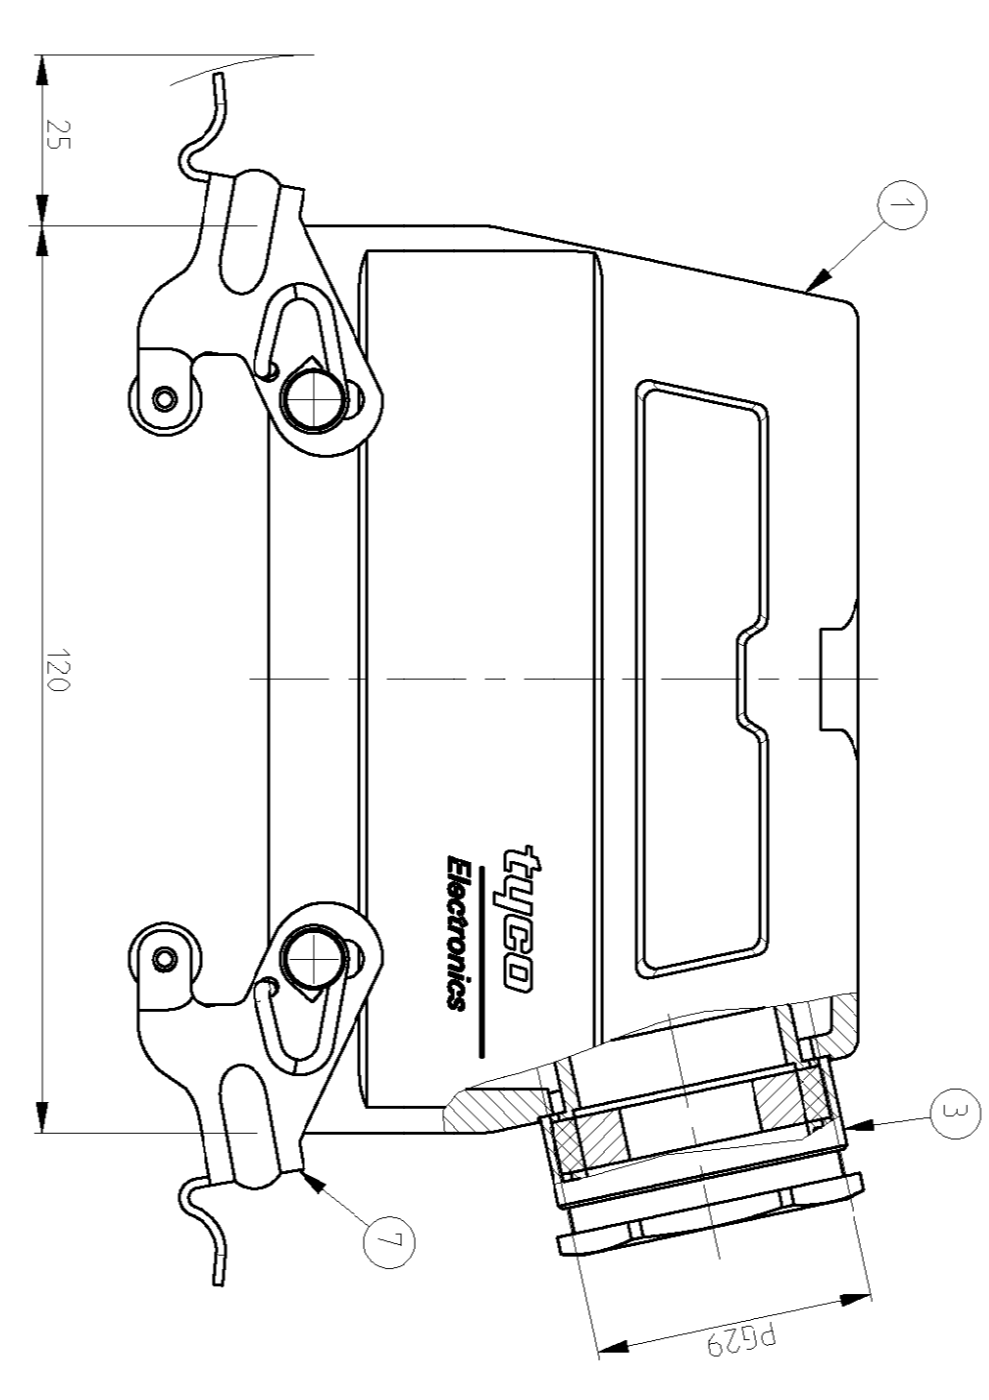

PN 1-6

PN 1-3 & 8

PN 1-1

PN 2-3

- NOTES:
- 1 Material:Housing-Aluminum Diecasting Alloy
 - 2 Surface:Varnish grey/black
 - 3 Varnish on the inside not necessary
 - 4 Packaging
 - 5 Quantity 5 Pieces in a box
- OBsolete PARTS: OBSOLETE CIS STREAMLINING PER D.REMNUO/D.SINISI**

PN 1-6
SCALE 1:2

PN 2-3
SCALE 1:2

PN 1-1
SCALE 1:2

PN 1-6
SCALE 1:2

PN 1-1
SCALE 1:2

ITEM NO	DESCRIPTION	MATERIAL	SURFACE	COLOR	ITEM REMARKS
1	HD Hood	Aluminum			
2	ZB-Entral clip	Stainless steel	Zinc plated	Blue	
3	LR-clip bolt	Stainless steel		Blue	
4	VS-Side clip	Stainless steel	Zinc plated	Blue	
5	VS-clip bolt	Stainless steel		Blue	
6	Gland fitting Pg29	Brass	Nickel plated	Blue	
7	Cable connection round Pg29	Aluminum	Nickel plated	Black	
8	HD Hood	Aluminum	Aluminum oxide	Black	
9	HD Hood	Aluminum	Grey	Grey	