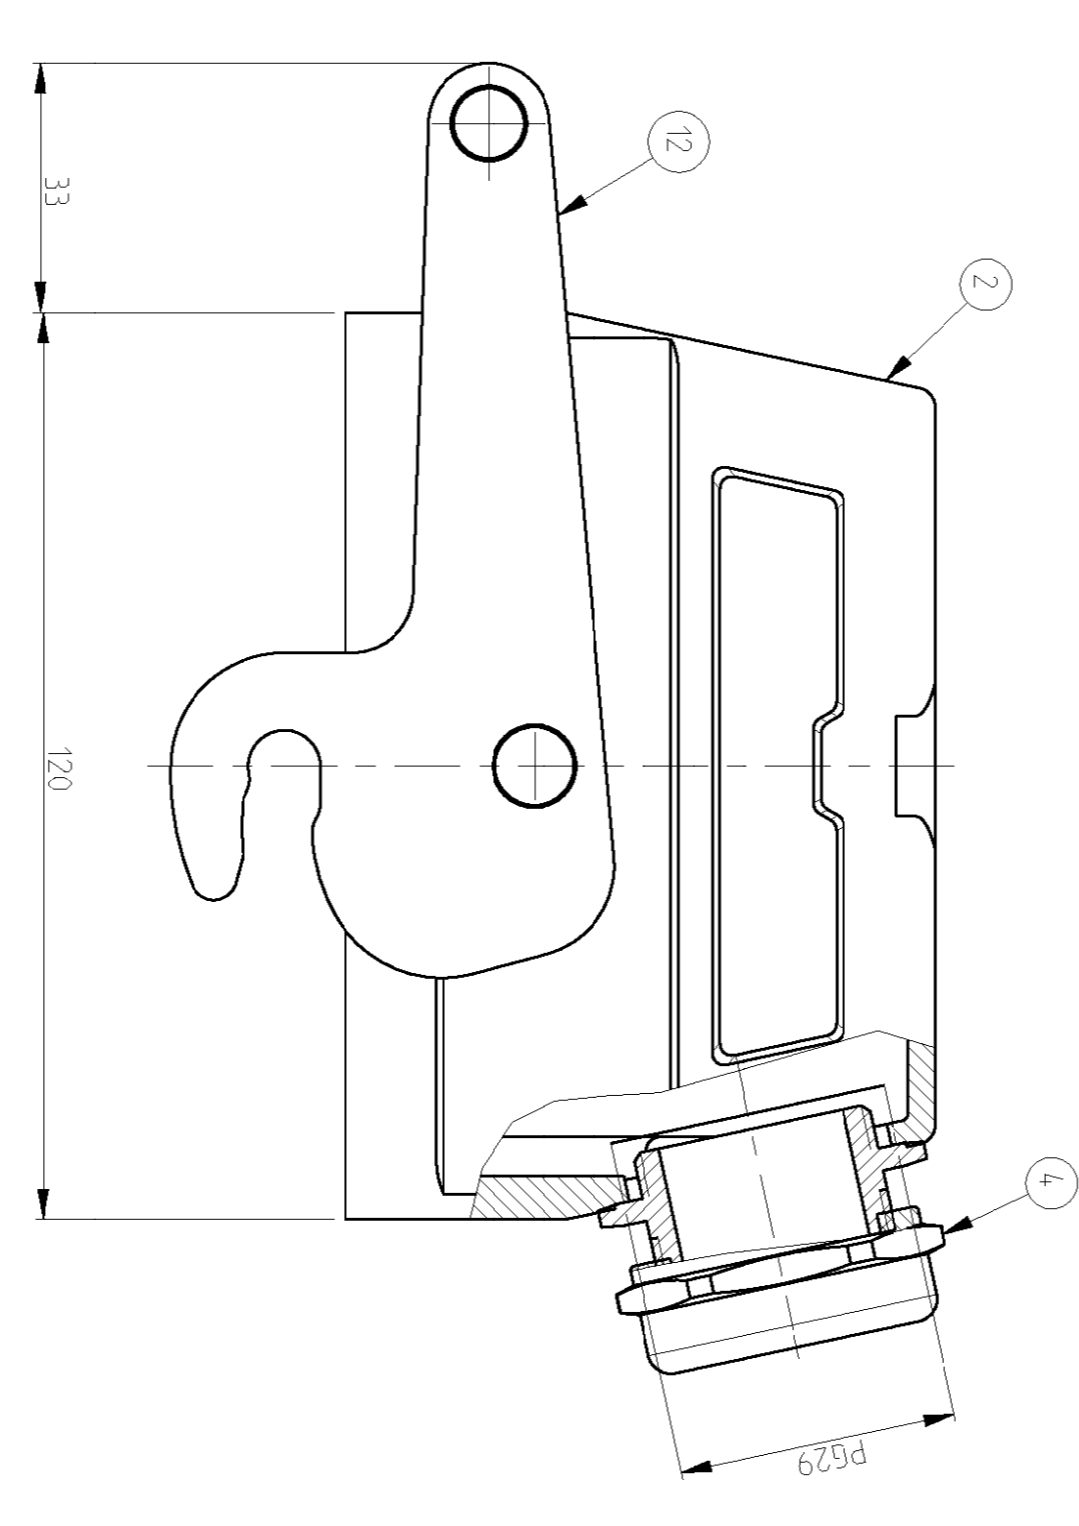

PN 2-3

1. NOTES:
1. 1 Material:Housing-Aluminum Diecasting Alloy
  2. 2 Surface:Varnish grey/black
  3. 3 Varnish on the inside not necessary
  4. 4 Packaging
  5. 5 Quantity 5 Pieces in a box
3. **OBsolete PARTS: OBSOLETE CIS STREAMLINING PER D.REMNUO/D.SINISI**

ITEM NO	DESCRIPTION	MATERIAL	SURFACE	COLOR	ITEM REMARKS
1	HD Hood	Aluminum			
2	ZB-Entral clip	Stainless steel	Zinc plated	Blue	
3	LR-clip bolt	Stainless steel		Blue	
4	VS-Side clip	Stainless steel	Zinc plated	Blue	
5	VS-clip bolt	Stainless steel		Blue	
6	Gland fitting Pg29	Brass	Nickel plated	Blue	
7	Cable connection round Pg29	Aluminum	Nickel plated	Black	
8	HD Hood	Aluminum	Aluminum oxide	Black	
9	HD Hood	Aluminum	Grey	Grey	

DIMENSIONS:		UNITS:	
1	mm	1	mm
2	mm	2	mm
3	mm	3	mm
4	mm	4	mm
5	mm	5	mm
6	mm	6	mm
7	mm	7	mm
8	mm	8	mm
9	mm	9	mm
10	mm	10	mm
11	mm	11	mm
12	mm	12	mm
13	mm	13	mm
14	mm	14	mm
15	mm	15	mm
16	mm	16	mm
17	mm	17	mm
18	mm	18	mm
19	mm	19	mm
20	mm	20	mm
21	mm	21	mm
22	mm	22	mm
23	mm	23	mm
24	mm	24	mm
25	mm	25	mm
26	mm	26	mm
27	mm	27	mm
28	mm	28	mm
29	mm	29	mm
30	mm	30	mm
31	mm	31	mm
32	mm	32	mm
33	mm	33	mm
34	mm	34	mm
35	mm	35	mm
36	mm	36	mm
37	mm	37	mm
38	mm	38	mm
39	mm	39	mm
40	mm	40	mm
41	mm	41	mm
42	mm	42	mm
43	mm	43	mm
44	mm	44	mm
45	mm	45	mm
46	mm	46	mm
47	mm	47	mm
48	mm	48	mm
49	mm	49	mm
50	mm	50	mm
51	mm	51	mm
52	mm	52	mm
53	mm	53	mm
54	mm	54	mm
55	mm	55	mm
56	mm	56	mm
57	mm	57	mm
58	mm	58	mm
59	mm	59	mm
60	mm	60	mm
61	mm	61	mm
62	mm	62	mm
63	mm	63	mm
64	mm	64	mm
65	mm	65	mm
66	mm	66	mm
67	mm	67	mm
68	mm	68	mm
69	mm	69	mm
70	mm	70	mm
71	mm	71	mm
72	mm	72	mm
73	mm	73	mm
74	mm	74	mm
75	mm	75	mm
76	mm	76	mm
77	mm	77	mm
78	mm	78	mm
79	mm	79	mm
80	mm	80	mm
81	mm	81	mm
82	mm	82	mm
83	mm	83	mm
84	mm	84	mm
85	mm	85	mm
86	mm	86	mm
87	mm	87	mm
88	mm	88	mm
89	mm	89	mm
90	mm	90	mm
91	mm	91	mm
92	mm	92	mm
93	mm	93	mm
94	mm	94	mm
95	mm	95	mm
96	mm	96	mm
97	mm	97	mm
98	mm	98	mm
99	mm	99	mm
100	mm	100	mm

STE TE Connectivity

NAME: Hood

HD-64

SCALE: 1:1 SHEET: 1 OF 1 REV: C9