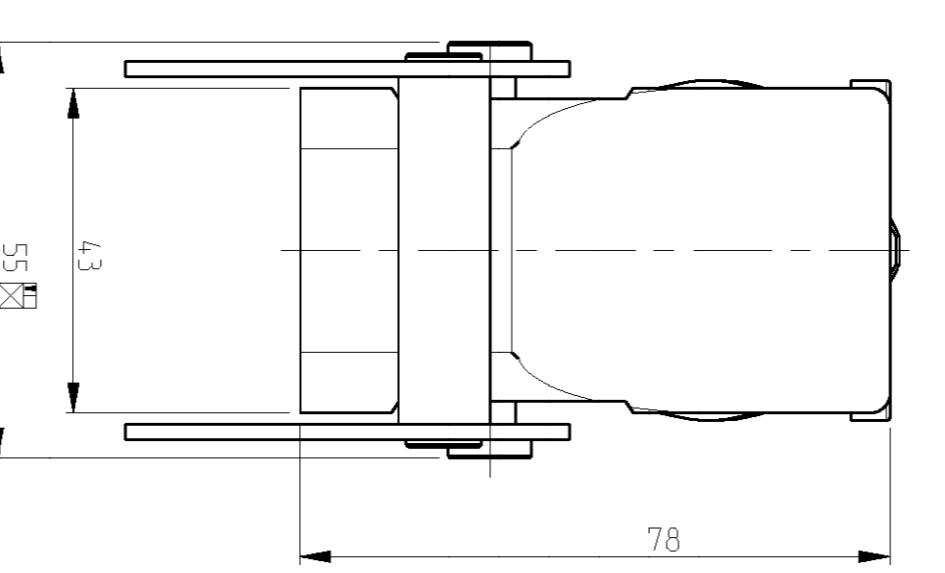

PN 2-3

1. NOTES:
1. 1 Material:Housing-Aluminum Diecasting Alloy
  2. 2 Surface:Varnish grey/black
  3. 3 Varnish on the inside not necessary
  4. 4 Packaging
  5. 5 Quantity 5 Pieces in a box
3. **OBsolete PARTS: OBSOLETE CIS STREAMLINING PER D.REMNUO/D.SINISI**

ITEM NO	DESCRIPTION	MATERIAL	SURFACE	COLOR	ITEM REMARKS
1	HD Hood	Aluminum			
2	ZB-Entral clip	Stainless steel	Zinc plated	Blue	
3	LR-clip bolt	Stainless steel		Blue	
4	VS-Side clip	Stainless steel	Zinc plated	Blue	
5	VS-clip bolt	Stainless steel		Blue	
6	Gland fitting Pg29	Brass	Nickel plated	Blue	
7	Cable connection round Pg29	Aluminum	Nickel plated	Black	
8	HD Hood	Aluminum	Aluminum oxide	Black	
9	HD Hood	Aluminum	Grey	Grey	

DIMENSIONS:		UNITS:	
1	mm	1	mm
2	mm	2	mm
3	mm	3	mm
4	mm	4	mm
5	mm	5	mm
6	mm	6	mm
7	mm	7	mm
8	mm	8	mm
9	mm	9	mm
10	mm	10	mm
11	mm	11	mm
12	mm	12	mm
13	mm	13	mm
14	mm	14	mm
15	mm	15	mm
16	mm	16	mm
17	mm	17	mm
18	mm	18	mm
19	mm	19	mm
20	mm	20	mm
21	mm	21	mm
22	mm	22	mm
23	mm	23	mm
24	mm	24	mm
25	mm	25	mm
26	mm	26	mm
27	mm	27	mm
28	mm	28	mm
29	mm	29	mm
30	mm	30	mm
31	mm	31	mm
32	mm	32	mm
33	mm	33	mm
34	mm	34	mm
35	mm	35	mm
36	mm	36	mm
37	mm	37	mm
38	mm	38	mm
39	mm	39	mm
40	mm	40	mm
41	mm	41	mm
42	mm	42	mm
43	mm	43	mm
44	mm	44	mm
45	mm	45	mm
46	mm	46	mm
47	mm	47	mm
48	mm	48	mm
49	mm	49	mm
50	mm	50	mm
51	mm	51	mm
52	mm	52	mm
53	mm	53	mm
54	mm	54	mm
55	mm	55	mm
56	mm	56	mm
57	mm	57	mm
58	mm	58	mm
59	mm	59	mm
60	mm	60	mm
61	mm	61	mm
62	mm	62	mm
63	mm	63	mm
64	mm	64	mm
65	mm	65	mm
66	mm	66	mm
67	mm	67	mm
68	mm	68	mm
69	mm	69	mm
70	mm	70	mm
71	mm	71	mm
72	mm	72	mm
73	mm	73	mm
74	mm	74	mm
75	mm	75	mm
76	mm	76	mm
77	mm	77	mm
78	mm	78	mm
79	mm	79	mm
80	mm	80	mm
81	mm	81	mm
82	mm	82	mm
83	mm	83	mm
84	mm	84	mm
85	mm	85	mm
86	mm	86	mm
87	mm	87	mm
88	mm	88	mm
89	mm	89	mm
90	mm	90	mm
91	mm	91	mm
92	mm	92	mm
93	mm	93	mm
94	mm	94	mm
95	mm	95	mm
96	mm	96	mm
97	mm	97	mm
98	mm	98	mm
99	mm	99	mm
100	mm	100	mm

STE TE Connectivity

NAME: Hood

HD-64

SCALE: 1:1 SHEET: 1 OF 1 REV: C9