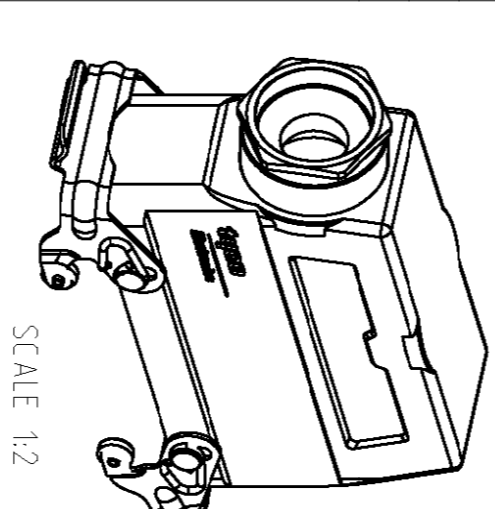

PN 1-6

PN 1-3 & 8

PN 1-1

PN 2-3

- NOTES:
- 1 Material:Housing-Aluminum Diecasting Alloy
 - 2 Surface:Varnish grey/black
 - 3 Varnish on the inside not necessary
 - 4 Packaging
 - 5 Quantity 5 Pieces in a box
- OBsolete PARTS: OBSOLETE CIS STREAMLINING PER D.REMNUO/D.SINISI**

PN 1-6
SCALE 1:2

PN 2-3
SCALE 1:2

PN 1-1
SCALE 1:2

PN 1-6
SCALE 1:2

PN 1-1
SCALE 1:2

ITEM NO	DESCRIPTION	MATERIAL	SURFACE	COLOR	ITEM REMARKS
1	HD Hood	Aluminum			
2	ZB-Entral clip	Stainless steel	Zinc plated	Blue	
3	LR-clip bolt	Stainless steel		Blue	
4	VS-Side clip	Stainless steel	Zinc plated	Blue	
5	VS-clip bolt	Stainless steel		Blue	
6	Gland fitting Pg29	Brass	Nickel plated	Blue	
7	Cable connection round Pg29	Aluminum	Nickel plated	Black	
8	HD Hood	Aluminum	Aluminum oxide	Black	
9	HD Hood	Aluminum	Grey	Grey	