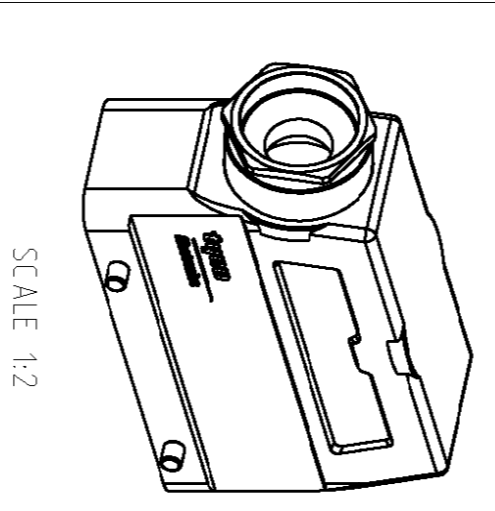

PN 1-6

PN 1-3 & 8

PN 1-1

PN 2-3

- NOTES:
- 1 Material:Housing-Aluminum Diecasting Alloy
 - 2 Surface:Varnish grey/black
 - 3 Varnish on the inside not necessary
 - 4 Packaging
 - 5 Quantity 5 Pieces in a box
- OBsolete PARTS: OBSOLETE CIS STREAMLINING PER D.REMNUO/D.SINISI**

PN 1-6
SCALE 1:2

PN 2-3
SCALE 1:2

PN 1-1
SCALE 1:2

PN 1-6
SCALE 1:2

PN 1-1
SCALE 1:2

ITEM NO	DESCRIPTION	MATERIAL	SURFACE	COLOR	ITEM REMARKS
1	HD Hood	Aluminum			
2	ZB-Entral clip	Stainless steel	Zinc plated	Blue	
3	LR-clip bolt	Stainless steel		Blue	
4	VS-Side clip	Stainless steel	Zinc plated	Blue	
5	VS-clip bolt	Stainless steel		Blue	
6	Gland fitting Pg29	Brass	Nickel plated	Blue	
7	Cable connection round Pg29	Aluminum	Nickel plated	Black	
8	HD Hood	Aluminum	Aluminum oxide	Black	
9	HD Hood	Aluminum	Grey	Grey	