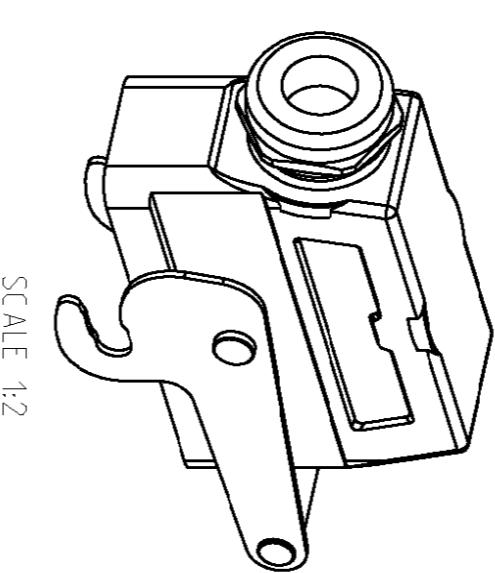

PN 1-6

PN 1-3 & 8

PN 1-1

PN 2-3

- NOTES:
- 1 Material:Housing-Aluminum Diecasting Alloy
 - 2 Surface:Varnish grey/black
 - 3 Varnish on the inside not necessary
 - 4 Packaging
 - 5 Quantity 5 Pieces in a box
- OBsolete PARTS: OBSOLETE CIS STREAMLINING PER D.REMNUO/D.SINISI**

PN 1-6
SCALE 1:2

PN 2-3
SCALE 1:2

PN 1-1
SCALE 1:2

PN 1-6
SCALE 1:2

PN 1-1
SCALE 1:2

ITEM NO	DESCRIPTION	MATERIAL	SURFACE	COLOR	ITEM REMARKS
1	HD Hood	Aluminum			
2	ZB-Entral clip	Stainless steel	Zinc plated	Blue	
3	LR-clip bolt	Stainless steel		Blue	
4	VS-Side clip	Stainless steel	Zinc plated	Blue	
5	VS-clip bolt	Stainless steel		Blue	
6	Gland fitting Pg29	Brass	Nickel plated	Blue	
7	Cable connection round Pg29	Aluminum	Nickel plated	Black	
8	HD Hood	Aluminum	Aluminum oxide	Black	
9	HD Hood	Aluminum	Grey	Grey	