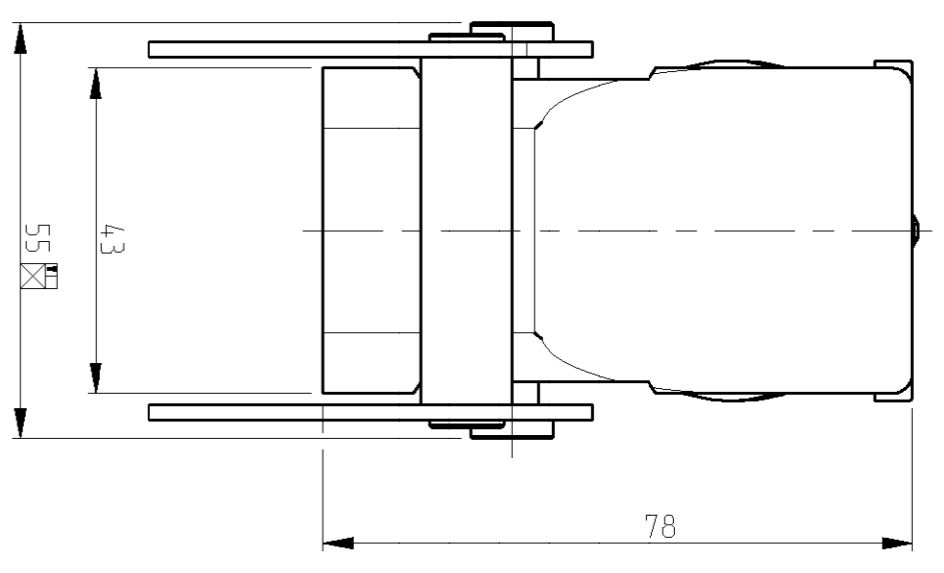

PN 1-1

1. NOTES:
1. 1 Material:Housing-Aluminum Diecasting Alloy
  2. 2 Surface:Varnish grey/black
  3. 3 Varnish on the inside not necessary
  4. 4 Packaging
  5. 5 Quantity 5 Pieces in a box
3. **OBsolete PARTS: OBSOLETE CIS STREAMLINING PER D.REMNUO/D.SINISI**

ITEM NO	DESCRIPTION	MATERIAL	SURFACE	COLOR	ITEM REMARKS
1	HD Hood	Aluminum			
2	ZB-Entral clip	Stainless steel	Zinc plated	Blue	
3	LR-clip bolt	Stainless steel		Blue	
4	VS-Side clip	Stainless steel	Zinc plated	Blue	
5	VS-clip bolt	Stainless steel		Blue	
6	Gland fitting Pg29	Brass	Nickel plated	Blue	
7	Cable connection round Pg29	Aluminum	Nickel plated	Black	
8	HD Hood	Aluminum	Aluminum oxide	Black	
9	HD Hood	Aluminum	Grey	Grey	

DIMENSIONS:		UNITS:	
1	mm	1	mm
2	mm	2	mm
3	mm	3	mm
4	mm	4	mm
5	mm	5	mm
6	mm	6	mm
7	mm	7	mm
8	mm	8	mm
9	mm	9	mm
10	mm	10	mm
11	mm	11	mm
12	mm	12	mm
13	mm	13	mm
14	mm	14	mm
15	mm	15	mm
16	mm	16	mm
17	mm	17	mm
18	mm	18	mm
19	mm	19	mm
20	mm	20	mm
21	mm	21	mm
22	mm	22	mm
23	mm	23	mm
24	mm	24	mm
25	mm	25	mm
26	mm	26	mm
27	mm	27	mm
28	mm	28	mm
29	mm	29	mm
30	mm	30	mm
31	mm	31	mm
32	mm	32	mm
33	mm	33	mm
34	mm	34	mm
35	mm	35	mm
36	mm	36	mm
37	mm	37	mm
38	mm	38	mm
39	mm	39	mm
40	mm	40	mm
41	mm	41	mm
42	mm	42	mm
43	mm	43	mm
44	mm	44	mm
45	mm	45	mm
46	mm	46	mm
47	mm	47	mm
48	mm	48	mm
49	mm	49	mm
50	mm	50	mm
51	mm	51	mm
52	mm	52	mm
53	mm	53	mm
54	mm	54	mm
55	mm	55	mm
56	mm	56	mm
57	mm	57	mm
58	mm	58	mm
59	mm	59	mm
60	mm	60	mm
61	mm	61	mm
62	mm	62	mm
63	mm	63	mm
64	mm	64	mm
65	mm	65	mm
66	mm	66	mm
67	mm	67	mm
68	mm	68	mm
69	mm	69	mm
70	mm	70	mm
71	mm	71	mm
72	mm	72	mm
73	mm	73	mm
74	mm	74	mm
75	mm	75	mm
76	mm	76	mm
77	mm	77	mm
78	mm	78	mm
79	mm	79	mm
80	mm	80	mm
81	mm	81	mm
82	mm	82	mm
83	mm	83	mm
84	mm	84	mm
85	mm	85	mm
86	mm	86	mm
87	mm	87	mm
88	mm	88	mm
89	mm	89	mm
90	mm	90	mm
91	mm	91	mm
92	mm	92	mm
93	mm	93	mm
94	mm	94	mm
95	mm	95	mm
96	mm	96	mm
97	mm	97	mm
98	mm	98	mm
99	mm	99	mm
100	mm	100	mm

STE TE Connectivity

NAME: Hood

HD-64

SCALE: 1:1 SHEET: 1 OF 1 REV: C9