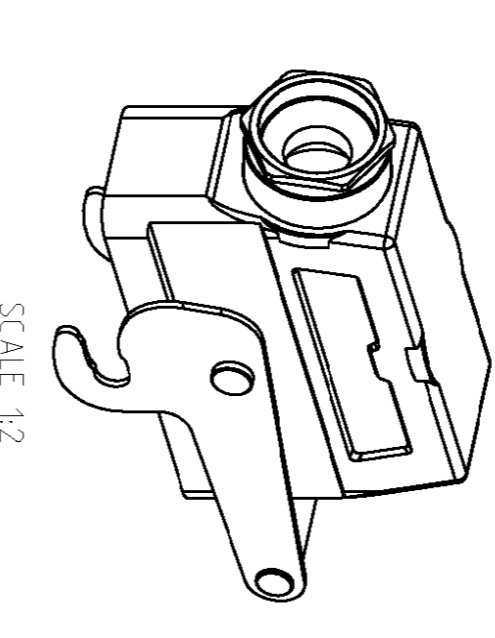

PN 1-6

PN 1-3 & 8

PN 1-1

PN 2-3

- NOTES:
- 1 Material:Housing-Aluminum Diecasting Alloy
 - 2 Surface:Varnish grey/black
 - 3 Varnish on the inside not necessary
 - 4 Packaging
 - 5 Quantity 5 Pieces in a box
- OBsolete PARTS: OBSOLETE CIS STREAMLINING PER D.REMNUO/D.SINISI**

PN 1-6
SCALE 1:2

PN 2-3
SCALE 1:2

PN 1-1
SCALE 1:2

PN 1-6
SCALE 1:2

PN 1-1
SCALE 1:2

ITEM NO	DESCRIPTION	MATERIAL	SURFACE	COLOR	ITEM REMARKS
1	HD Hood	Aluminum			
2	ZB-Entral clip	Stainless steel	Zinc plated	Blue	
3	LR-clip bolt	Stainless steel		Blue	
4	VS-Side clip	Stainless steel	Zinc plated	Blue	
5	VS-clip bolt	Stainless steel		Blue	
6	Gland fitting Pg29	Brass	Nickel plated	Blue	
7	Cable connection round Pg29	Aluminum	Nickel plated	Black	
8	HD Hood	Aluminum	Aluminum oxide	Black	
9	HD Hood	Aluminum	Grey	Grey	