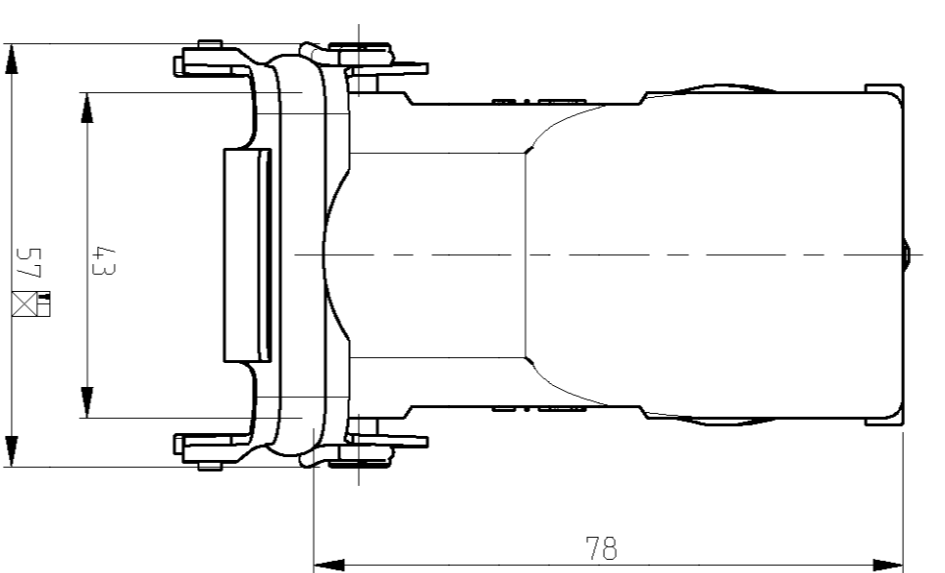

PN 1-1

1. NOTES:
1. 1 Material:Housing-Aluminum Diecasting Alloy
  2. 2 Surface:Varnish grey/black
  3. 3 Varnish on the inside not necessary
  4. 4 Packaging
  5. 5 Quantity 5 Pieces in a box
3. **OBsolete PARTS: OBSOLETE CIS STREAMLINING PER D.REMNUO/D.SINISI**

ITEM NO	DESCRIPTION	MATERIAL	SURFACE	COLOR	ITEM REMARKS
1	HD Hood	Aluminum			
2	ZB-Entral clip	Stainless steel	Zinc plated	Blue	
3	LR-clip bolt	Stainless steel		Blue	
4	VS-Side clip	Stainless steel	Zinc plated	Blue	
5	VS-clip bolt	Stainless steel		Blue	
6	Gland fitting Pg29	Brass	Nickel plated	Blue	
7	Cable connection round Pg29	Aluminum	Nickel plated	Black	
8	HD Hood	Aluminum	Aluminum oxide	Black	
9	HD Hood	Aluminum	Grey	Grey	

DIMENSIONS:		UNITS:	
1	mm	1	mm
2	mm	2	mm
3	mm	3	mm
4	mm	4	mm
5	mm	5	mm
6	mm	6	mm
7	mm	7	mm
8	mm	8	mm
9	mm	9	mm
10	mm	10	mm
11	mm	11	mm
12	mm	12	mm
13	mm	13	mm
14	mm	14	mm
15	mm	15	mm
16	mm	16	mm
17	mm	17	mm
18	mm	18	mm
19	mm	19	mm
20	mm	20	mm
21	mm	21	mm
22	mm	22	mm
23	mm	23	mm
24	mm	24	mm
25	mm	25	mm
26	mm	26	mm
27	mm	27	mm
28	mm	28	mm
29	mm	29	mm
30	mm	30	mm
31	mm	31	mm
32	mm	32	mm
33	mm	33	mm
34	mm	34	mm
35	mm	35	mm
36	mm	36	mm
37	mm	37	mm
38	mm	38	mm
39	mm	39	mm
40	mm	40	mm
41	mm	41	mm
42	mm	42	mm
43	mm	43	mm
44	mm	44	mm
45	mm	45	mm
46	mm	46	mm
47	mm	47	mm
48	mm	48	mm
49	mm	49	mm
50	mm	50	mm
51	mm	51	mm
52	mm	52	mm
53	mm	53	mm
54	mm	54	mm
55	mm	55	mm
56	mm	56	mm
57	mm	57	mm
58	mm	58	mm
59	mm	59	mm
60	mm	60	mm
61	mm	61	mm
62	mm	62	mm
63	mm	63	mm
64	mm	64	mm
65	mm	65	mm
66	mm	66	mm
67	mm	67	mm
68	mm	68	mm
69	mm	69	mm
70	mm	70	mm
71	mm	71	mm
72	mm	72	mm
73	mm	73	mm
74	mm	74	mm
75	mm	75	mm
76	mm	76	mm
77	mm	77	mm
78	mm	78	mm
79	mm	79	mm
80	mm	80	mm
81	mm	81	mm
82	mm	82	mm
83	mm	83	mm
84	mm	84	mm
85	mm	85	mm
86	mm	86	mm
87	mm	87	mm
88	mm	88	mm
89	mm	89	mm
90	mm	90	mm
91	mm	91	mm
92	mm	92	mm
93	mm	93	mm
94	mm	94	mm
95	mm	95	mm
96	mm	96	mm
97	mm	97	mm
98	mm	98	mm
99	mm	99	mm
100	mm	100	mm

STE TE Connectivity

NAME: Hood

HD-64

SCALE: 1:1 SHEET: 1 OF 1 REV: C9