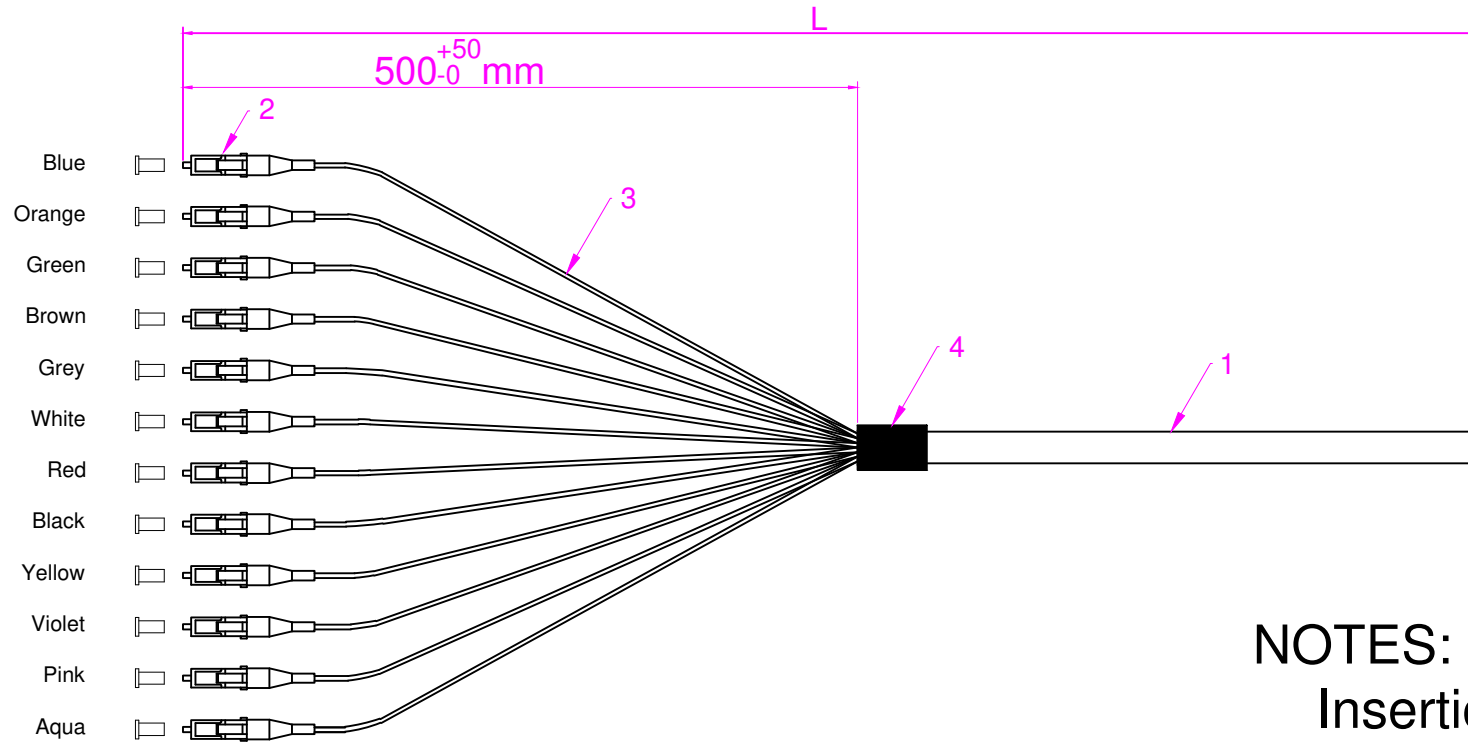

| REV | MODIFICATION | UPDATE DATE |
|-----|--------------|-------------|
| A1 | | 19-03-2021 |
| | | |
| | | |

NOTES:
 Insertion loss ≤ 0.2dB
 Return loss ≥ 55dB

| | | | | |
|---|-----|--|--------------------------------------------------------------------------------------|----------------------------|
| 4 | 1 | | Shrinkage Tube | (Ø6.4*3.5cm) |
| 3 | A/R | | 0.9mm 12 Colors Cable | Ø0.9mm 12 |
| 2 | 12 | | LC/UPC SM Simplex 0.9mm Connector (Blue Housing White Boot) | LC/UPC 0.9mm |
| 1 | A/R | | OD: 6.2mm, Singlemode 9/125 G657A1, 12 fibers Distribution Cable, PVC, Color: Yellow | Ø6.2mm, SM G657A1, 12 PVC, |

| ITEM | QTY | P/N | SPECIFICATIONS | | | | | | | | | |
|------------------------------------------------------------------------------------|-----|-----|----------------|-------------|----------|------------|-------------------------------------------------------|--|--------|-----------------|-----|----|
|  | | | DRAW | Adam Morris | DATE | 16-03-2021 | TITLE: Pigtail LC(UPC) 12Fibers Singlemode G657A1 PVC | | | | | |
| | | | CHECK | | APPROVED | | CUSTOMER NO | | DWG NO | FJ9LCX-XXM-12FR | REV | A1 |