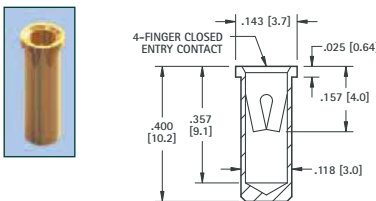

.032 (.81) - .046 (1.17) PIN - SOLDER MOUNT

RoHS	NON-RoHS		Mtg. Hole Dia.
GOLD/GOLD	TIN/TIN	TIN/GOLD	
CAT. NO.	CAT. NO.	CAT. NO.	
1677	1678	1679	.089 (2.26)

.032 (.81) - .046 (1.17) PIN - SOLDER MOUNT

RoHS	NON-RoHS		Mtg. Hole Dia.
GOLD/GOLD	TIN/TIN	TIN/GOLD	
CAT. NO.	CAT. NO.	CAT. NO.	
1414	1434	1496	.089 (2.26)

.040 (1.02) - .050 (1.27) PIN - SOLDER MOUNT

RoHS	NON-RoHS		Mtg. Hole Dia.
GOLD/GOLD	TIN/TIN	TIN/GOLD	
CAT. NO.	CAT. NO.	CAT. NO.	
1418	1438	1497	.104 (2.6)

.048 (1.22) - .064 (1.63) PIN - SOLDER MOUNT

RoHS	NON-RoHS		Mtg. Hole Dia.
GOLD/GOLD	TIN/TIN	TIN/GOLD	
CAT. NO.	CAT. NO.	CAT. NO.	
1682	1683	1684	.102 (2.6)

.065 (1.65) - .082 (2.08) PIN - SOLDER MOUNT

RoHS	NON-RoHS		Mtg. Hole Dia.
GOLD/GOLD	TIN/TIN	TIN/GOLD	
CAT. NO.	CAT. NO.	CAT. NO.	
1641A	1641B	1641C	.122 (3.1)

.065 (1.65) - .082 (2.08) PIN - SOLDER MOUNT

RoHS	NON-RoHS		Mtg. Hole Dia.
GOLD/GOLD	TIN/TIN	TIN/GOLD	
CAT. NO.	CAT. NO.	CAT. NO.	
1687	1688	1689	.146 (3.7)

.084 (2.13) - .102 (2.6) PIN - PRESS-FIT

RoHS	NON-RoHS		Mtg. Hole Dia.
GOLD/GOLD	TIN/TIN	TIN/GOLD	
CAT. NO.	CAT. NO.	CAT. NO.	
1640A	1640B	1640C	.138 (3.5)