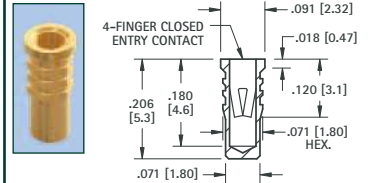

MICRO JACKS

.032 (.81) - .046 (1.17) PIN - SOLDER MOUNT

RoHS	NON-RoHS		Mtg. Hole Dia.
GOLD/GOLD	TIN/TIN	TIN/GOLD	
CAT. NO.	CAT. NO.	CAT. NO.	
1417	1437	1479	.076 (1.93)

.032 (.81) - .046 (1.17) PIN - PRESS-FIT

RoHS	NON-RoHS		Mtg. Hole Dia.
GOLD/GOLD	TIN/TIN	TIN/GOLD	
CAT. NO.	CAT. NO.	CAT. NO.	
1443	1446	1473	.078 (1.98)

.032 (.81) - .046 (1.17) PIN - PRESS-FIT

RoHS	NON-RoHS		Mtg. Hole Dia.
GOLD/GOLD	TIN/TIN	TIN/GOLD	
CAT. NO.	CAT. NO.	CAT. NO.	
1442	1445	1486	.079 (2.0)

.032 (.81) - .046 (1.17) PIN - SOLDER MOUNT

RoHS	NON-RoHS		Mtg. Hole Dia.
GOLD/GOLD	TIN/TIN	TIN/GOLD	
CAT. NO.	CAT. NO.	CAT. NO.	
1441	1444	1488	.076 (1.93)

.032 (.81) - .046 (1.17) PIN - SOLDER MOUNT

RoHS	NON-RoHS		Mtg. Hole Dia.
GOLD/GOLD	TIN/TIN	TIN/GOLD	
CAT. NO.	CAT. NO.	CAT. NO.	
1674	1675	1676	.087 (2.21)