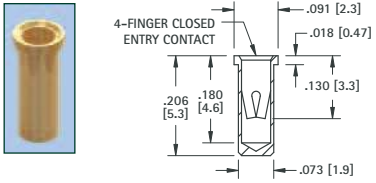

MICRO JACKS

.032 (.81) - .046 (1.17) PIN - SOLDER MOUNT

RoHS	NON-RoHS		Mtg. Hole Dia.
GOLD/GOLD	TIN/TIN	TIN/GOLD	
CAT. NO.	CAT. NO.	CAT. NO.	
1417	1437	1479	.076 (1.93)

.032 (.81) - .046 (1.17) PIN - PRESS-FIT

RoHS	NON-RoHS		Mtg. Hole Dia.
GOLD/GOLD	TIN/TIN	TIN/GOLD	
CAT. NO.	CAT. NO.	CAT. NO.	
1443	1446	1473	.078 (1.98)

.032 (.81) - .046 (1.17) PIN - PRESS-FIT

RoHS	NON-RoHS		Mtg. Hole Dia.
GOLD/GOLD	TIN/TIN	TIN/GOLD	
CAT. NO.	CAT. NO.	CAT. NO.	
1442	1445	1486	.079 (2.0)

.032 (.81) - .046 (1.17) PIN - SOLDER MOUNT

RoHS	NON-RoHS		Mtg. Hole Dia.
GOLD/GOLD	TIN/TIN	TIN/GOLD	
CAT. NO.	CAT. NO.	CAT. NO.	
1441	1444	1488	.076 (1.93)

.032 (.81) - .046 (1.17) PIN - SOLDER MOUNT

RoHS	NON-RoHS		Mtg. Hole Dia.
GOLD/GOLD	TIN/TIN	TIN/GOLD	
CAT. NO.	CAT. NO.	CAT. NO.	
1674	1675	1676	.087 (2.21)