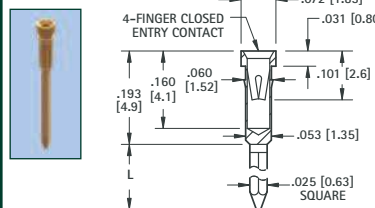

.065 (1.65) - .082 (2.08) PIN - SOLDER MOUNT

RoHS	NON-RoHS		Mtg. Hole Dia.
GOLD/GOLD	TIN/TIN	TIN/GOLD	
CAT. NO.	CAT. NO.	CAT. NO.	
1641A	1641B	1641C	.122 (3.1)

.065 (1.65) - .082 (2.08) PIN - SOLDER MOUNT

RoHS	NON-RoHS		Mtg. Hole Dia.
GOLD/GOLD	TIN/TIN	TIN/GOLD	
CAT. NO.	CAT. NO.	CAT. NO.	
1687	1688	1689	.146 (3.7)

.084 (2.13) - .102 (2.6) PIN - PRESS-FIT

RoHS	NON-RoHS		Mtg. Hole Dia.
GOLD/GOLD	TIN/TIN	TIN/GOLD	
CAT. NO.	CAT. NO.	CAT. NO.	
1640A	1640B	1640C	.138 (3.5)

.032 (.81) - .046 (1.17) PIN - CRIMP BARREL JACK

RoHS	NON-RoHS		Mtg. Hole Dia.
GOLD/GOLD	TIN/TIN	TIN/GOLD	
CAT. NO.	CAT. NO.	CAT. NO.	
3593	3594	3595	

IC SOCKET CONTACTS FOR .015 (.38) - .025 (.64) LEADS - PRESS-FIT

RoHS	NON-RoHS		L Length	Mtg. Hole Dia.
GOLD/GOLD	TIN/TIN	TIN/GOLD		
CAT. NO.	CAT. NO.	CAT. NO.		
3501	3505	3504	.360 (9.2)	.057
3502	3506	3508	.510 (13.0)	(1.45)

RoHS	NON-RoHS		Mtg. Hole Dia.
GOLD/GOLD	TIN/TIN	TIN/GOLD	
CAT. NO.	CAT. NO.	CAT. NO.	
3503	3507	3509	.057 (1.45)