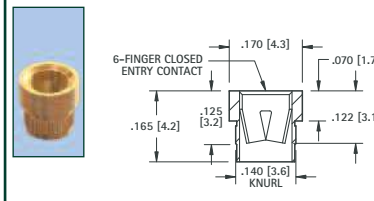

.040 (1.02) - .050 (1.27) PIN - SOLDER MOUNT

RoHS	NON-RoHS		Mtg. Hole Dia.
GOLD/GOLD	TIN/TIN	TIN/GOLD	
CAT. NO.	CAT. NO.	CAT. NO.	
1418	1438	1497	.104 (2.6)

.048 (1.22) - .064 (1.63) PIN - SOLDER MOUNT

RoHS	NON-RoHS		Mtg. Hole Dia.
GOLD/GOLD	TIN/TIN	TIN/GOLD	
CAT. NO.	CAT. NO.	CAT. NO.	
1682	1683	1684	.102 (2.6)

.065 (1.65) - .082 (2.08) PIN - SOLDER MOUNT

RoHS	NON-RoHS		Mtg. Hole Dia.
GOLD/GOLD	TIN/TIN	TIN/GOLD	
CAT. NO.	CAT. NO.	CAT. NO.	
1641A	1641B	1641C	.122 (3.1)

.065 (1.65) - .082 (2.08) PIN - SOLDER MOUNT

RoHS	NON-RoHS		Mtg. Hole Dia.
GOLD/GOLD	TIN/TIN	TIN/GOLD	
CAT. NO.	CAT. NO.	CAT. NO.	
1687	1688	1689	.146 (3.7)

.084 (2.13) - .102 (2.6) PIN - PRESS-FIT

RoHS	NON-RoHS		Mtg. Hole Dia.
GOLD/GOLD	TIN/TIN	TIN/GOLD	
CAT. NO.	CAT. NO.	CAT. NO.	
1640A	1640B	1640C	.138 (3.5)

.032 (.81) - .046 (1.17) PIN - CRIMP BARREL JACK

RoHS	NON-RoHS		Mtg. Hole Dia.
GOLD/GOLD	TIN/TIN	TIN/GOLD	
CAT. NO.	CAT. NO.	CAT. NO.	
3593	3594	3595	

IC SOCKET CONTACTS FOR .015 (.38) - .025 (.64) LEADS - PRESS-FIT