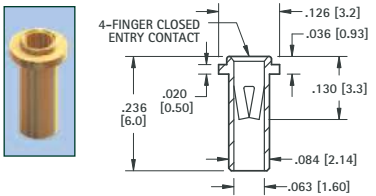

RoHS	NON-RoHS		Mtg. Hole Dia.
GOLD/GOLD	TIN/TIN	TIN/GOLD	
CAT. NO.	CAT. NO.	CAT. NO.	
1443	1446	1473	.078 (1.98)

.032 (.81) - .046 (1.17) PIN - PRESS-FIT

RoHS	NON-RoHS		Mtg. Hole Dia.
GOLD/GOLD	TIN/TIN	TIN/GOLD	
CAT. NO.	CAT. NO.	CAT. NO.	
1442	1445	1486	.079 (2.0)

.032 (.81) - .046 (1.17) PIN - SOLDER MOUNT

RoHS	NON-RoHS		Mtg. Hole Dia.
GOLD/GOLD	TIN/TIN	TIN/GOLD	
CAT. NO.	CAT. NO.	CAT. NO.	
1441	1444	1488	.076 (1.93)

.032 (.81) - .046 (1.17) PIN - SOLDER MOUNT

RoHS	NON-RoHS		Mtg. Hole Dia.
GOLD/GOLD	TIN/TIN	TIN/GOLD	
CAT. NO.	CAT. NO.	CAT. NO.	
1674	1675	1676	.087 (2.21)

.032 (.81) - .046 (1.17) PIN - SOLDER MOUNT

RoHS	NON-RoHS		Mtg. Hole Dia.
GOLD/GOLD	TIN/TIN	TIN/GOLD	
CAT. NO.	CAT. NO.	CAT. NO.	
1677	1678	1679	.089 (2.26)

.032 (.81) - .046 (1.17) PIN - SOLDER MOUNT

RoHS	NON-RoHS		Mtg. Hole Dia.
GOLD/GOLD	TIN/TIN	TIN/GOLD	
CAT. NO.	CAT. NO.	CAT. NO.	
1414	1434	1496	.089 (2.26)

.040 (1.02) - .050 (1.27) PIN - SOLDER MOUNT

RoHS	NON-RoHS		Mtg. Hole Dia.
GOLD/GOLD	TIN/TIN	TIN/GOLD	
CAT. NO.	CAT. NO.	CAT. NO.	
1418	1438	1497	.104 (2.6)

.048 (1.22) - .064 (1.63) PIN - SOLDER MOUNT

RoHS	NON-RoHS		Mtg. Hole Dia.
GOLD/GOLD	TIN/TIN	TIN/GOLD	
CAT. NO.	CAT. NO.	CAT. NO.	
1682	1683	1684	.102 (2.6)