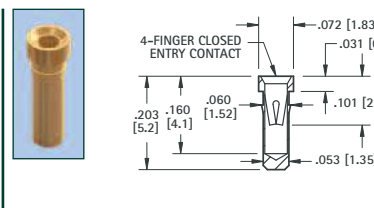

.065 (1.65) - .082 (2.08) PIN - SOLDER MOUNT

RoHS	NON-RoHS		Mtg. Hole Dia.
GOLD/GOLD	TIN/TIN	TIN/GOLD	
CAT. NO.	CAT. NO.	CAT. NO.	
1641A	1641B	1641C	.122 (3.1)

.065 (1.65) - .082 (2.08) PIN - SOLDER MOUNT

RoHS	NON-RoHS		Mtg. Hole Dia.
GOLD/GOLD	TIN/TIN	TIN/GOLD	
CAT. NO.	CAT. NO.	CAT. NO.	
1687	1688	1689	.146 (3.7)

.084 (2.13) - .102 (2.6) PIN - PRESS-FIT

RoHS	NON-RoHS		Mtg. Hole Dia.
GOLD/GOLD	TIN/TIN	TIN/GOLD	
CAT. NO.	CAT. NO.	CAT. NO.	
1640A	1640B	1640C	.138 (3.5)

.032 (.81) - .046 (1.17) PIN - CRIMP BARREL JACK

RoHS	NON-RoHS		Mtg. Hole Dia.
GOLD/GOLD	TIN/TIN	TIN/GOLD	
CAT. NO.	CAT. NO.	CAT. NO.	
3593	3594	3595	

IC SOCKET CONTACTS FOR .015 (.38) - .025 (.64) LEADS - PRESS-FIT

RoHS	NON-RoHS		L Length	Mtg. Hole Dia.
GOLD/GOLD	TIN/TIN	TIN/GOLD		
CAT. NO.	CAT. NO.	CAT. NO.		
3501	3505	3504	.360 (9.2)	.057
3502	3506	3508	.510 (13.0)	(1.45)

RoHS	NON-RoHS		Mtg. Hole Dia.
GOLD/GOLD	TIN/TIN	TIN/GOLD	
CAT. NO.	CAT. NO.	CAT. NO.	
3503	3507	3509	.057 (1.45)