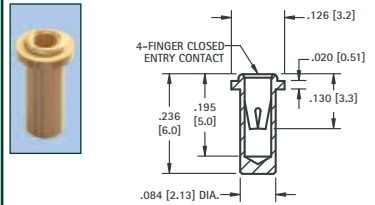

MICRO JACKS

.032 (.81) - .046 (1.17) PIN - SOLDER MOUNT

RoHS	NON-RoHS		Mtg. Hole Dia.
GOLD/GOLD	TIN/TIN	TIN/GOLD	
CAT. NO.	CAT. NO.	CAT. NO.	
1417	1437	1479	.076 (1.93)

.032 (.81) - .046 (1.17) PIN - PRESS-FIT

RoHS	NON-RoHS		Mtg. Hole Dia.
GOLD/GOLD	TIN/TIN	TIN/GOLD	
CAT. NO.	CAT. NO.	CAT. NO.	
1443	1446	1473	.078 (1.98)

.032 (.81) - .046 (1.17) PIN - PRESS-FIT

RoHS	NON-RoHS		Mtg. Hole Dia.
GOLD/GOLD	TIN/TIN	TIN/GOLD	
CAT. NO.	CAT. NO.	CAT. NO.	
1442	1445	1486	.079 (2.0)

.032 (.81) - .046 (1.17) PIN - SOLDER MOUNT

RoHS	NON-RoHS		Mtg. Hole Dia.
GOLD/GOLD	TIN/TIN	TIN/GOLD	
CAT. NO.	CAT. NO.	CAT. NO.	
1441	1444	1488	.076 (1.93)

.032 (.81) - .046 (1.17) PIN - SOLDER MOUNT

RoHS	NON-RoHS		Mtg. Hole Dia.
GOLD/GOLD	TIN/TIN	TIN/GOLD	
CAT. NO.	CAT. NO.	CAT. NO.	
1674	1675	1676	.087 (2.21)

.032 (.81) - .046 (1.17) PIN - SOLDER MOUNT

RoHS	NON-RoHS		Mtg. Hole Dia.
GOLD/GOLD	TIN/TIN	TIN/GOLD	
CAT. NO.	CAT. NO.	CAT. NO.	
1677	1678	1679	.089 (2.26)

.032 (.81) - .046 (1.17) PIN - SOLDER MOUNT

RoHS	NON-RoHS		Mtg. Hole Dia.
GOLD/GOLD	TIN/TIN	TIN/GOLD	
CAT. NO.	CAT. NO.	CAT. NO.	
1414	1434	1496	.089 (2.26)