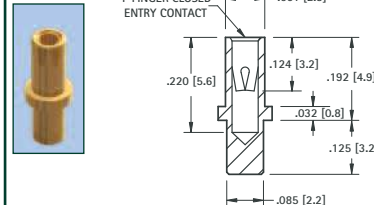

RoHS	NON-RoHS		Mtg. Hole Dia.
GOLD/GOLD	TIN/TIN	TIN/GOLD	
CAT. NO.	CAT. NO.	CAT. NO.	
1443	1446	1473	.078 (1.98)

.032 (.81) - .046 (1.17) PIN - PRESS-FIT

RoHS	NON-RoHS		Mtg. Hole Dia.
GOLD/GOLD	TIN/TIN	TIN/GOLD	
CAT. NO.	CAT. NO.	CAT. NO.	
1442	1445	1486	.079 (2.0)

.032 (.81) - .046 (1.17) PIN - SOLDER MOUNT

RoHS	NON-RoHS		Mtg. Hole Dia.
GOLD/GOLD	TIN/TIN	TIN/GOLD	
CAT. NO.	CAT. NO.	CAT. NO.	
1441	1444	1488	.076 (1.93)

.032 (.81) - .046 (1.17) PIN - SOLDER MOUNT

RoHS	NON-RoHS		Mtg. Hole Dia.
GOLD/GOLD	TIN/TIN	TIN/GOLD	
CAT. NO.	CAT. NO.	CAT. NO.	
1674	1675	1676	.087 (2.21)

.032 (.81) - .046 (1.17) PIN - SOLDER MOUNT

RoHS	NON-RoHS		Mtg. Hole Dia.
GOLD/GOLD	TIN/TIN	TIN/GOLD	
CAT. NO.	CAT. NO.	CAT. NO.	
1677	1678	1679	.089 (2.26)

.032 (.81) - .046 (1.17) PIN - SOLDER MOUNT

RoHS	NON-RoHS		Mtg. Hole Dia.
GOLD/GOLD	TIN/TIN	TIN/GOLD	
CAT. NO.	CAT. NO.	CAT. NO.	
1414	1434	1496	.089 (2.26)

.040 (1.02) - .050 (1.27) PIN - SOLDER MOUNT

RoHS	NON-RoHS		Mtg. Hole Dia.
GOLD/GOLD	TIN/TIN	TIN/GOLD	
CAT. NO.	CAT. NO.	CAT. NO.	
1418	1438	1497	.104 (2.6)

.048 (1.22) - .064 (1.63) PIN - SOLDER MOUNT

RoHS	NON-RoHS		Mtg. Hole Dia.
GOLD/GOLD	TIN/TIN	TIN/GOLD	
CAT. NO.	CAT. NO.	CAT. NO.	
1682	1683	1684	.102 (2.6)