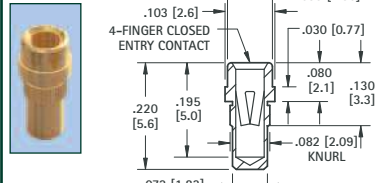

MICRO JACKS

.032 (.81) - .046 (1.17) PIN - SOLDER MOUNT

RoHS	NON-RoHS		Mtg. Hole Dia.
GOLD/GOLD	TIN/TIN	TIN/GOLD	
CAT. NO.	CAT. NO.	CAT. NO.	
1417	1437	1479	.076 (1.93)

.032 (.81) - .046 (1.17) PIN - PRESS-FIT

RoHS	NON-RoHS		Mtg. Hole Dia.
GOLD/GOLD	TIN/TIN	TIN/GOLD	
CAT. NO.	CAT. NO.	CAT. NO.	
1443	1446	1473	.078 (1.98)

.032 (.81) - .046 (1.17) PIN - PRESS-FIT

RoHS	NON-RoHS		Mtg. Hole Dia.
GOLD/GOLD	TIN/TIN	TIN/GOLD	
CAT. NO.	CAT. NO.	CAT. NO.	
1442	1445	1486	.079 (2.0)

.032 (.81) - .046 (1.17) PIN - SOLDER MOUNT

RoHS	NON-RoHS		Mtg. Hole Dia.
GOLD/GOLD	TIN/TIN	TIN/GOLD	
CAT. NO.	CAT. NO.	CAT. NO.	
1441	1444	1488	.076 (1.93)

.032 (.81) - .046 (1.17) PIN - SOLDER MOUNT

RoHS	NON-RoHS		Mtg. Hole Dia.
GOLD/GOLD	TIN/TIN	TIN/GOLD	
CAT. NO.	CAT. NO.	CAT. NO.	
1674	1675	1676	.087 (2.21)