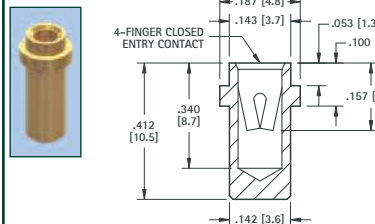

.032 (.81) - .046 (1.17) PIN - SOLDER MOUNT

RoHS	NON-RoHS		Mtg. Hole Dia.
GOLD/GOLD	TIN/TIN	TIN/GOLD	
CAT. NO.	CAT. NO.	CAT. NO.	
1677	1678	1679	.089 (2.26)

.032 (.81) - .046 (1.17) PIN - SOLDER MOUNT

RoHS	NON-RoHS		Mtg. Hole Dia.
GOLD/GOLD	TIN/TIN	TIN/GOLD	
CAT. NO.	CAT. NO.	CAT. NO.	
1414	1434	1496	.089 (2.26)

.040 (1.02) - .050 (1.27) PIN - SOLDER MOUNT

RoHS	NON-RoHS		Mtg. Hole Dia.
GOLD/GOLD	TIN/TIN	TIN/GOLD	
CAT. NO.	CAT. NO.	CAT. NO.	
1418	1438	1497	.104 (2.6)

.048 (1.22) - .064 (1.63) PIN - SOLDER MOUNT

RoHS	NON-RoHS		Mtg. Hole Dia.
GOLD/GOLD	TIN/TIN	TIN/GOLD	
CAT. NO.	CAT. NO.	CAT. NO.	
1682	1683	1684	.102 (2.6)

.065 (1.65) - .082 (2.08) PIN - SOLDER MOUNT

RoHS	NON-RoHS		Mtg. Hole Dia.
GOLD/GOLD	TIN/TIN	TIN/GOLD	
CAT. NO.	CAT. NO.	CAT. NO.	
1641A	1641B	1641C	.122 (3.1)

.065 (1.65) - .082 (2.08) PIN - SOLDER MOUNT

RoHS	NON-RoHS		Mtg. Hole Dia.
GOLD/GOLD	TIN/TIN	TIN/GOLD	
CAT. NO.	CAT. NO.	CAT. NO.	
1687	1688	1689	.146 (3.7)

.084 (2.13) - .102 (2.6) PIN - PRESS-FIT

RoHS	NON-RoHS		Mtg. Hole Dia.
GOLD/GOLD	TIN/TIN	TIN/GOLD	
CAT. NO.	CAT. NO.	CAT. NO.	
1640A	1640B	1640C	.138 (3.5)