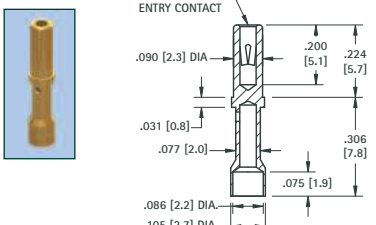

.040 (1.02) - .050 (1.27) PIN - SOLDER MOUNT

RoHS	NON-RoHS		Mtg. Hole Dia.
GOLD/GOLD	TIN/TIN	TIN/GOLD	
CAT. NO.	CAT. NO.	CAT. NO.	
1418	1438	1497	.104 (2.6)

.048 (1.22) - .064 (1.63) PIN - SOLDER MOUNT

RoHS	NON-RoHS		Mtg. Hole Dia.
GOLD/GOLD	TIN/TIN	TIN/GOLD	
CAT. NO.	CAT. NO.	CAT. NO.	
1682	1683	1684	.102 (2.6)

.065 (1.65) - .082 (2.08) PIN - SOLDER MOUNT

RoHS	NON-RoHS		Mtg. Hole Dia.
GOLD/GOLD	TIN/TIN	TIN/GOLD	
CAT. NO.	CAT. NO.	CAT. NO.	
1641A	1641B	1641C	.122 (3.1)

.065 (1.65) - .082 (2.08) PIN - SOLDER MOUNT

RoHS	NON-RoHS		Mtg. Hole Dia.
GOLD/GOLD	TIN/TIN	TIN/GOLD	
CAT. NO.	CAT. NO.	CAT. NO.	
1687	1688	1689	.146 (3.7)

.084 (2.13) - .102 (2.6) PIN - PRESS-FIT

RoHS	NON-RoHS		Mtg. Hole Dia.
GOLD/GOLD	TIN/TIN	TIN/GOLD	
CAT. NO.	CAT. NO.	CAT. NO.	
1640A	1640B	1640C	.138 (3.5)

.032 (.81) - .046 (1.17) PIN - CRIMP BARREL JACK

RoHS	NON-RoHS		Mtg. Hole Dia.
GOLD/GOLD	TIN/TIN	TIN/GOLD	
CAT. NO.	CAT. NO.	CAT. NO.	
3593	3594	3595	

IC SOCKET CONTACTS FOR .015 (.38) - .025 (.64) LEADS - PRESS-FIT