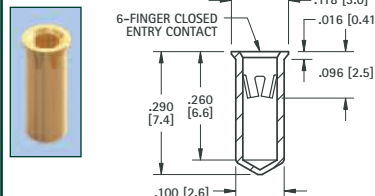

.032 (.81) - .046 (1.17) PIN - SOLDER MOUNT

RoHS	NON-RoHS		Mtg. Hole Dia.
GOLD/GOLD	TIN/TIN	TIN/GOLD	
CAT. NO.	CAT. NO.	CAT. NO.	
1441	1444	1488	.076 (1.93)

.032 (.81) - .046 (1.17) PIN - SOLDER MOUNT

RoHS	NON-RoHS		Mtg. Hole Dia.
GOLD/GOLD	TIN/TIN	TIN/GOLD	
CAT. NO.	CAT. NO.	CAT. NO.	
1674	1675	1676	.087 (2.21)

.032 (.81) - .046 (1.17) PIN - SOLDER MOUNT

RoHS	NON-RoHS		Mtg. Hole Dia.
GOLD/GOLD	TIN/TIN	TIN/GOLD	
CAT. NO.	CAT. NO.	CAT. NO.	
1677	1678	1679	.089 (2.26)

.032 (.81) - .046 (1.17) PIN - SOLDER MOUNT

RoHS	NON-RoHS		Mtg. Hole Dia.
GOLD/GOLD	TIN/TIN	TIN/GOLD	
CAT. NO.	CAT. NO.	CAT. NO.	
1414	1434	1496	.089 (2.26)

.040 (1.02) - .050 (1.27) PIN - SOLDER MOUNT

RoHS	NON-RoHS		Mtg. Hole Dia.
GOLD/GOLD	TIN/TIN	TIN/GOLD	
CAT. NO.	CAT. NO.	CAT. NO.	
1418	1438	1497	.104 (2.6)

.048 (1.22) - .064 (1.63) PIN - SOLDER MOUNT

RoHS	NON-RoHS		Mtg. Hole Dia.
GOLD/GOLD	TIN/TIN	TIN/GOLD	
CAT. NO.	CAT. NO.	CAT. NO.	
1682	1683	1684	.102 (2.6)

.065 (1.65) - .082 (2.08) PIN - SOLDER MOUNT

RoHS	NON-RoHS		Mtg. Hole Dia.
GOLD/GOLD	TIN/TIN	TIN/GOLD	
CAT. NO.	CAT. NO.	CAT. NO.	
1641A	1641B	1641C	.122 (3.1)

.065 (1.65) - .082 (2.08) PIN - SOLDER MOUNT