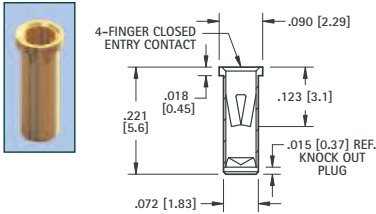

MICRO JACKS

.032 (.81) - .046 (1.17) PIN - SOLDER MOUNT

RoHS	NON-RoHS		Mtg. Hole Dia.
GOLD/GOLD	TIN/TIN	TIN/GOLD	
CAT. NO.	CAT. NO.	CAT. NO.	
1417	1437	1479	.076 (1.93)

.032 (.81) - .046 (1.17) PIN - PRESS-FIT

RoHS	NON-RoHS		Mtg. Hole Dia.
GOLD/GOLD	TIN/TIN	TIN/GOLD	
CAT. NO.	CAT. NO.	CAT. NO.	
1443	1446	1473	.078 (1.98)

.032 (.81) - .046 (1.17) PIN - PRESS-FIT

RoHS	NON-RoHS		Mtg. Hole Dia.
GOLD/GOLD	TIN/TIN	TIN/GOLD	
CAT. NO.	CAT. NO.	CAT. NO.	
1442	1445	1486	.079 (2.0)

.032 (.81) - .046 (1.17) PIN - SOLDER MOUNT

RoHS	NON-RoHS		Mtg. Hole Dia.
GOLD/GOLD	TIN/TIN	TIN/GOLD	
CAT. NO.	CAT. NO.	CAT. NO.	
1441	1444	1488	.076 (1.93)

.032 (.81) - .046 (1.17) PIN - SOLDER MOUNT

RoHS	NON-RoHS		Mtg. Hole Dia.
GOLD/GOLD	TIN/TIN	TIN/GOLD	
CAT. NO.	CAT. NO.	CAT. NO.	
1674	1675	1676	.087 (2.21)

.065 (1.65) - .082 (2.08) PIN - SOLDER MOUNT

RoHS	NON-RoHS		Mtg. Hole Dia.
GOLD/GOLD	TIN/TIN	TIN/GOLD	
CAT. NO.	CAT. NO.	CAT. NO.	
1641A	1641B	1641C	.122 (3.1)

.065 (1.65) - .082 (2.08) PIN - SOLDER MOUNT