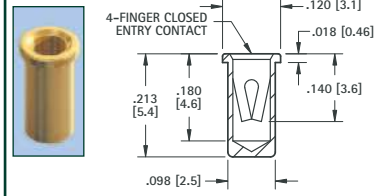

.032 (.81) - .046 (1.17) PIN - SOLDER MOUNT

RoHS	NON-RoHS		Mtg. Hole Dia.
GOLD/GOLD	TIN/TIN	TIN/GOLD	
CAT. NO.	CAT. NO.	CAT. NO.	
1441	1444	1488	.076 (1.93)

.032 (.81) - .046 (1.17) PIN - SOLDER MOUNT

RoHS	NON-RoHS		Mtg. Hole Dia.
GOLD/GOLD	TIN/TIN	TIN/GOLD	
CAT. NO.	CAT. NO.	CAT. NO.	
1674	1675	1676	.087 (2.21)

.032 (.81) - .046 (1.17) PIN - SOLDER MOUNT

RoHS	NON-RoHS		Mtg. Hole Dia.
GOLD/GOLD	TIN/TIN	TIN/GOLD	
CAT. NO.	CAT. NO.	CAT. NO.	
1677	1678	1679	.089 (2.26)

.032 (.81) - .046 (1.17) PIN - SOLDER MOUNT

RoHS	NON-RoHS		Mtg. Hole Dia.
GOLD/GOLD	TIN/TIN	TIN/GOLD	
CAT. NO.	CAT. NO.	CAT. NO.	
1414	1434	1496	.089 (2.26)

.040 (1.02) - .050 (1.27) PIN - SOLDER MOUNT

RoHS	NON-RoHS		Mtg. Hole Dia.
GOLD/GOLD	TIN/TIN	TIN/GOLD	
CAT. NO.	CAT. NO.	CAT. NO.	
1418	1438	1497	.104 (2.6)

.048 (1.22) - .064 (1.63) PIN - SOLDER MOUNT

RoHS	NON-RoHS		Mtg. Hole Dia.
GOLD/GOLD	TIN/TIN	TIN/GOLD	
CAT. NO.	CAT. NO.	CAT. NO.	
1682	1683	1684	.102 (2.6)